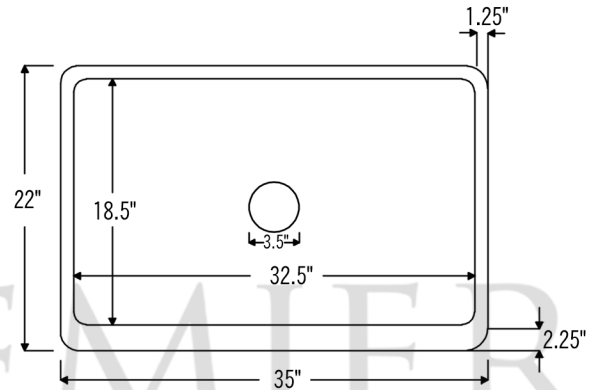

* ORB: Oil Rubbed Bronze

SINK DETAILS (Model# KASDB35227S)

- * 35" Hammered Copper Kitchen Apron Single Basin Retrofit Sink with Scroll Design
- * Color: Oil Rubbed Bronze
- * Outer Dimension: 35" x 22" x 7"
- * Inner Dimension: 32.5" x 18.5" x 9"
- * Apron Front Height: 7"
- * Sink Basin Height: 9"
- * Drain Opening: 3.5" Standard
- * Material Gauge: 14
- * CODE / STANDARD COMPLIANCE: IAPMO / cUPC LISTED

FAUCET DETAILS (Model# K-SPD02ORB)

- * Single Handle Spring Pull Down Kitchen Faucet
- * Color: Oil Rubbed Bronze
- * Solid Brass Construction
- * Ceramic Disc Cartridges
- * Overall Height: 20.875"
- * Spout Reach: 8.75"
- * 360 Degree Swivel
- * ASME A112.18.1/
CSA B125.1, NSF/ANSI 61,
California Lead Plumbing
Law, ADA and Prop 65
Compliant

SOAP DISPENSER DETAILS (Model# PCP-701ORB)

- * Deluxe Soap and Lotion Dispenser
- * Color: Oil Rubbed Bronze
- * Solid Brass Head & Plastic Bottle
- * 4" Spout Reach
- * 500 ML Plastic Bottle
- * Prop 65 Compliant

* ORB: Oil Rubbed Bronze

DRAIN DETAILS (Model# D-130ORB)

- * 3.5" Deluxe Garbage Disposal Drain w/ Basket
- * Color: Oil Rubbed Bronze
- * Outer Dimension: 4.5" x 2.25"
- * Inner Dimension: 3.5"
- * Installation Type: Insinkerator Brand Compatible
- * Material: Brass
- * Prop 65 Compliant