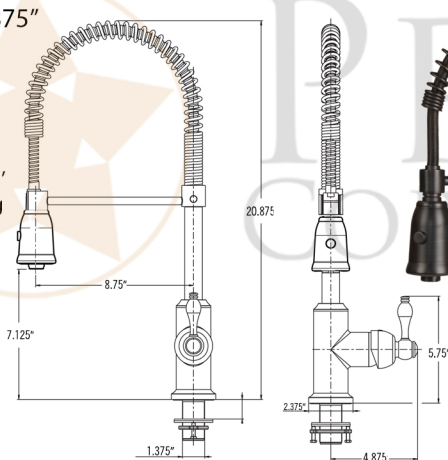

* ORB: Oil Rubbed Bronze

SINK DETAILS (Model# KASDB35227S)

- * 35" Hammered Copper Kitchen Apron Single Basin Retrofit Sink with Scroll Design
- * Color: Oil Rubbed Bronze
- * Outer Dimension: 35" x 22" x 7"
- * Inner Dimension: 32.5" x 18.5" x 9"
- * Apron Front Height: 7"
- * Sink Basin Height: 9"
- * Drain Opening: 3.5" Standard
- * Material Gauge: 14
- * CODE / STANDARD COMPLIANCE: IAPMO / cUPC LISTED

FAUCET DETAILS (Model# K-SPD02ORB)

- * Single Handle Spring Pull Down Kitchen Faucet
- * Color: Oil Rubbed Bronze
- * Solid Brass Construction
- * Ceramic Disc Cartridges
- * Overall Height: 20.875"
- * Spout Reach: 8.75"
- * 360 Degree Swivel
- * ASME A112.18.1/
CSA B125.1, NSF/ANSI 61,
California Lead Plumbing
Law, ADA and Prop 65
Compliant

SOAP DISPENSER DETAILS (Model# PCP-701ORB)

- * Deluxe Soap and Lotion Dispenser
- * Color: Oil Rubbed Bronze
- * Solid Brass Head & Plastic Bottle
- * 4" Spout Reach
- * 500 ML Plastic Bottle
- * Prop 65 Compliant

SILICONE DETAILS (Model# C900-ORB)

- * Neutral Cure Installation Silicone
- * Size: 4.7 OZ
- * Matches a Variety of Different Styled Sinks and Drains

COPPER SINK WAX DETAILS (Model# W900-WAX)

- * Copper Sink Wax Protectant
- * Made from Natural Bee's Wax
- * No Wax Build Up Ever!
- * Hard Water Protection
- * Works great on a variety of different surfaces: