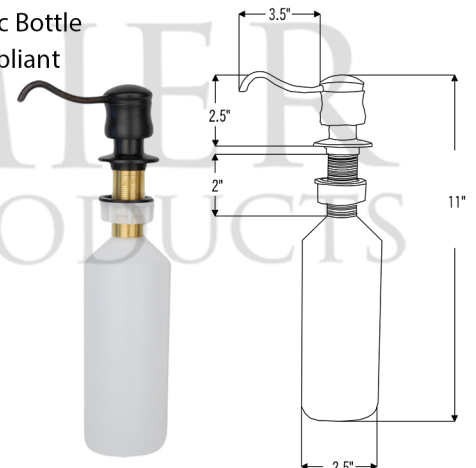

PACKAGE INCLUDES THE FOLLOWING ITEMS:

- * 35" Hammered Copper Kitchen Apron Single Basin Retrofit Sink with Scroll Design (Model# KASDB35227S)
- * Single Handle Spring Pull Down Kitchen Faucet / ORB Finish (K-SPD02ORB)
- * Solid Brass Soap & Lotion Dispenser / ORB Finish (PCP-701ORB)
- * 3.5" Garbage Disposal Drain w/ Basket / ORB Finish (Model# D-130ORB)
- * Oil Rubbed Bronze Installation Silicone (Model# C900-ORB)
- * Copper Sink Wax (Model# W900-WAX)

* ORB: Oil Rubbed Bronze

SINK DETAILS (Model# KASDB35227S)

- * 35" Hammered Copper Kitchen Apron Single Basin Retrofit Sink with Scroll Design
- * Color: Oil Rubbed Bronze
- * Outer Dimension: 35" x 22" x 7"
- * Inner Dimension: 32.5" x 18.5" x 9"
- * Apron Front Height: 7"
- * Sink Basin Height: 9"
- * Drain Opening: 3.5" Standard
- * Material Gauge: 14
- * CODE / STANDARD COMPLIANCE: IAPMO / cUPC LISTED

FAUCET DETAILS (Model# K-SPD02ORB)

- * Single Handle Spring Pull Down Kitchen Faucet
- * Color: Oil Rubbed Bronze
- * Solid Brass Construction
- * Ceramic Disc Cartridges
- * Overall Height: 20.875"
- * Spout Reach: 8.75"
- * 360 Degree Swivel
- * ASME A112.18.1/
CSA B125.1, NSF/ANSI 61,
California Lead Plumbing
Law, ADA and Prop 65
Compliant

SOAP DISPENSER DETAILS (Model# PCP-701ORB)

- * Deluxe Soap and Lotion Dispenser
- * Color: Oil Rubbed Bronze
- * Solid Brass Head & Plastic Bottle
- * 4" Spout Reach
- * 500 ML Plastic Bottle
- * Prop 65 Compliant