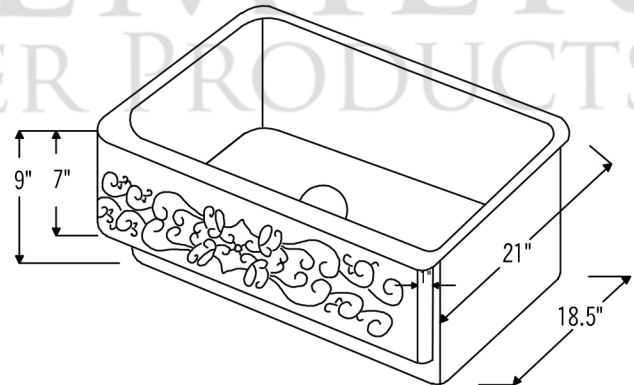

PACKAGE INCLUDES THE FOLLOWING ITEMS:

- * 35" Hammered Copper Kitchen Apron Single Basin Retrofit Sink with Scroll Design (Model# KASDB35227S)
- * Single Handle Spring Pull Down Kitchen Faucet / ORB Finish (K-SPD02ORB)
- * Solid Brass Soap & Lotion Dispenser / ORB Finish (PCP-701ORB)
- * 3.5" Garbage Disposal Drain w/ Basket / ORB Finish (Model# D-130ORB)
- * Oil Rubbed Bronze Installation Silicone (Model# C900-ORB)
- * Copper Sink Wax (Model# W900-WAX)

* ORB: Oil Rubbed Bronze

SINK DETAILS (Model# KASDB35227S)

- * 35" Hammered Copper Kitchen Apron Single Basin Retrofit Sink with Scroll Design
- * Color: Oil Rubbed Bronze
- * Outer Dimension: 35" x 22" x 7"
- * Inner Dimension: 32.5" x 18.5" x 9"
- * Apron Front Height: 7"
- * Sink Basin Height: 9"
- * Drain Opening: 3.5" Standard
- * Material Gauge: 14
- * CODE / STANDARD COMPLIANCE: IAPMO / cUPC LISTED

FAUCET DETAILS (Model# K-SPD02ORB)

- * Single Handle Spring Pull Down Kitchen Faucet
- * Color: Oil Rubbed Bronze
- * Solid Brass Construction
- * Ceramic Disc Cartridges
- * Overall Height: 20.875"
- * Spout Reach: 8.75"
- * 360 Degree Swivel
- * ASME A112.18.1/
CSA B125.1, NSF/ANSI 61,
California Lead Plumbing
Law, ADA and Prop 65
Compliant

SOAP DISPENSER DETAILS (Model# PCP-701ORB)

- * Deluxe Soap and Lotion Dispenser
- * Color: Oil Rubbed Bronze
- * Solid Brass Head & Plastic Bottle
- * 4" Spout Reach
- * 500 ML Plastic Bottle
- * Prop 65 Compliant