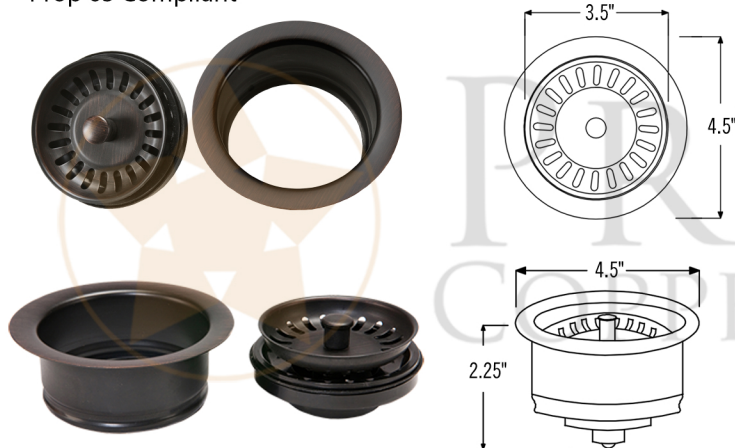

PACKAGE INCLUDES THE FOLLOWING ITEMS:

- 35" Hammered Copper Kitchen Apron Single Basin Retrofit Sink with Scroll Design (Model# KASDB35227S)
- Single Handle Spring Pull Down Kitchen Faucet / ORB Finish (K-SPD02ORB)
- Solid Brass Soap & Lotion Dispenser / ORB Finish (PCP-701ORB)
- 3.5" Garbage Disposal Drain w/ Basket / ORB Finish (Model# D-130ORB)
- Oil Rubbed Bronze Installation Silicone (Model# C900-ORB)
- Copper Sink Wax (Model# W900-WAX)

* ORB: Oil Rubbed Bronze

DRAIN DETAILS (Model# D-130ORB)

- 3.5" Deluxe Garbage Disposal Drain w/ Basket
- Color: Oil Rubbed Bronze
- Outer Dimension: 4.5" x 2.25"
- Inner Dimension: 3.5"
- Installation Type: Insinkerator Brand Compatible
- Material: Brass
- Prop 65 Compliant