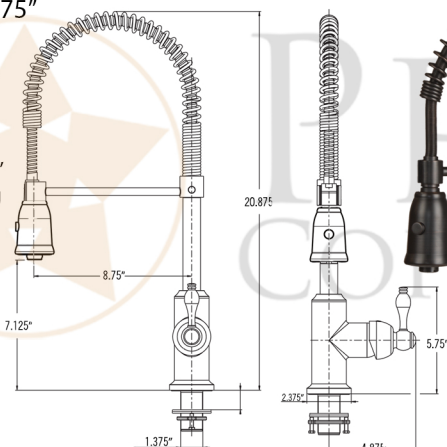

### **SINK DETAILS (Model# KASDB35227)**

- \* 35" Hammered Copper Kitchen Apron Single Basin Retrofit Sink
- \* Color: Oil Rubbed Bronze
- \* Outer Dimension: 35" x 22" x 7"
- \* Inner Dimension: 32.5" x 18.5" x 9"
- \* Apron Front Height: 7"
- \* Sink Basin Height: 9"
- \* Drain Size: 3.5" Standard
- \* Material Gauge: 14
- \* CODE / STANDARD COMPLIANCE: IAPMO / cUPC LISTED

### **FAUCET DETAILS (Model# K-SPD02ORB)**

- \* Single Handle Spring Pull Down Kitchen Faucet
- \* Color: Oil Rubbed Bronze
- \* Solid Brass Construction
- \* Ceramic Disc Cartridges
- \* Overall Height: 20.875"
- \* Spout Reach: 8.75"
- \* 360 Degree Swivel
- \* ASME A112.18.1/  
CSA B125.1, NSF/ANSI 61,  
California Lead Plumbing  
Law, ADA and Prop 65  
Compliant

### **SOAP DISPENSER DETAILS (Model# PCP-701ORB)**

- \* Deluxe Soap and Lotion Dispenser
- \* Color: Oil Rubbed Bronze
- \* Solid Brass Head & Plastic Bottle
- \* 4" Spout Reach
- \* 500 ML Plastic Bottle
- \* Prop 65 Compliant

### **SILICONE DETAILS (Model# C900-ORB)**

- \* Neutral Cure Installation Silicone
- \* Size: 4.7 OZ
- \* Matches a Variety of Different Styled Sinks and Drains