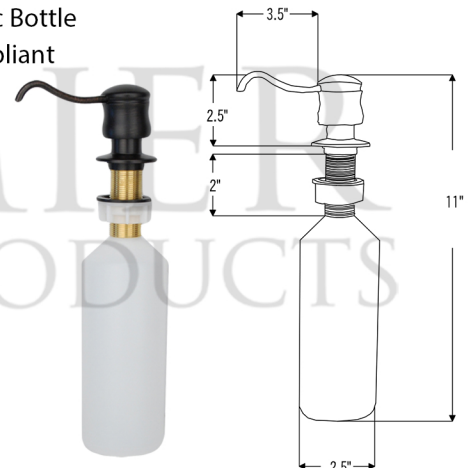

### **PACKAGE INCLUDES THE FOLLOWING ITEMS:**

- \* 35" Hammered Copper Kitchen Apron Single Basin Retrofit Sink (Model# KASDB35227)
- \* Single Handle Spring Pull Down Kitchen Faucet / ORB Finish (K-SPD02ORB)
- \* Solid Brass Soap & Lotion Dispenser / ORB Finish (PCP-701ORB)
- \* 3.5" Garbage Disposal Drain w/ Basket / ORB Finish (Model# D-130ORB)
- \* Oil Rubbed Bronze Installation Silicone (Model# C900-ORB)
- \* Copper Sink Wax (Model# W900-WAX)

### **SINK DETAILS (Model# KASDB35227)**

- \* 35" Hammered Copper Kitchen Apron Single Basin Retrofit Sink
- \* Color: Oil Rubbed Bronze
- \* Outer Dimension: 35" x 22" x 7"
- \* Inner Dimension: 32.5" x 18.5" x 9"
- \* Apron Front Height: 7"
- \* Sink Basin Height: 9"
- \* Drain Size: 3.5" Standard
- \* Material Gauge: 14
- \* CODE / STANDARD COMPLIANCE: IAPMO / cUPC LISTED

### **FAUCET DETAILS (Model# K-SPD02ORB)**

- \* Single Handle Spring Pull Down Kitchen Faucet
- \* Color: Oil Rubbed Bronze
- \* Solid Brass Construction
- \* Ceramic Disc Cartridges
- \* Overall Height: 20.875"
- \* Spout Reach: 8.75"
- \* 360 Degree Swivel
- \* ASME A112.18.1/  
CSA B125.1, NSF/ANSI 61,  
California Lead Plumbing  
Law, ADA and Prop 65  
Compliant

### **SOAP DISPENSER DETAILS (Model# PCP-701ORB)**

- \* Deluxe Soap and Lotion Dispenser
- \* Color: Oil Rubbed Bronze
- \* Solid Brass Head & Plastic Bottle
- \* 4" Spout Reach
- \* 500 ML Plastic Bottle
- \* Prop 65 Compliant