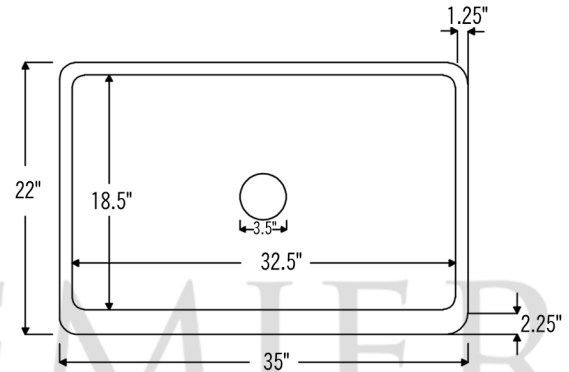

### **SINK DETAILS (Model# KASDB35227)**

- \* 35" Hammered Copper Kitchen Apron Single Basin Retrofit Sink
- \* Color: Oil Rubbed Bronze
- \* Outer Dimension: 35" x 22" x 7"
- \* Inner Dimension: 32.5" x 18.5" x 9"
- \* Apron Front Height: 7"
- \* Sink Basin Height: 9"
- \* Drain Size: 3.5" Standard
- \* Material Gauge: 14
- \* CODE / STANDARD COMPLIANCE: IAPMO / cUPC LISTED

### **FAUCET DETAILS (Model# K-SPD02ORB)**

- \* Single Handle Spring Pull Down Kitchen Faucet
- \* Color: Oil Rubbed Bronze
- \* Solid Brass Construction
- \* Ceramic Disc Cartridges
- \* Overall Height: 20.875"
- \* Spout Reach: 8.75"
- \* 360 Degree Swivel
- \* ASME A112.18.1/  
CSA B125.1, NSF/ANSI 61,  
California Lead Plumbing  
Law, ADA and Prop 65  
Compliant

### **SOAP DISPENSER DETAILS (Model# PCP-701ORB)**

- \* Deluxe Soap and Lotion Dispenser
- \* Color: Oil Rubbed Bronze
- \* Solid Brass Head & Plastic Bottle
- \* 4" Spout Reach
- \* 500 ML Plastic Bottle
- \* Prop 65 Compliant

### **SILICONE DETAILS (Model# C900-ORB)**

- \* Neutral Cure Installation Silicone
- \* Size: 4.7 OZ
- \* Matches a Variety of Different Styled Sinks and Drains