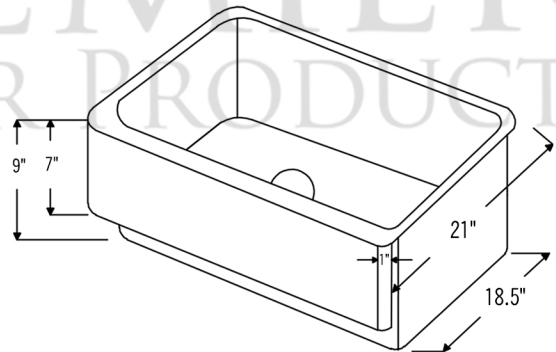

### **PACKAGE INCLUDES THE FOLLOWING ITEMS:**

- \* 35" Hammered Copper Kitchen Apron Single Basin Retrofit Sink (Model# KASDB35227)
- \* Single Handle Spring Pull Down Kitchen Faucet / ORB Finish (K-SPD02ORB)
- \* Solid Brass Soap & Lotion Dispenser / ORB Finish (PCP-701ORB)
- \* 3.5" Garbage Disposal Drain w/ Basket / ORB Finish (Model# D-130ORB)
- \* Oil Rubbed Bronze Installation Silicone (Model# C900-ORB)
- \* Copper Sink Wax (Model# W900-WAX)

### **SINK DETAILS (Model# KASDB35227)**

- \* 35" Hammered Copper Kitchen Apron Single Basin Retrofit Sink
- \* Color: Oil Rubbed Bronze
- \* Outer Dimension: 35" x 22" x 7"
- \* Inner Dimension: 32.5" x 18.5" x 9"
- \* Apron Front Height: 7"
- \* Sink Basin Height: 9"
- \* Drain Size: 3.5" Standard
- \* Material Gauge: 14
- \* CODE / STANDARD COMPLIANCE: IAPMO / cUPC LISTED

### **FAUCET DETAILS (Model# K-SPD02ORB)**

- \* Single Handle Spring Pull Down Kitchen Faucet
- \* Color: Oil Rubbed Bronze
- \* Solid Brass Construction
- \* Ceramic Disc Cartridges
- \* Overall Height: 20.875"
- \* Spout Reach: 8.75"
- \* 360 Degree Swivel
- \* ASME A112.18.1/  
CSA B125.1, NSF/ANSI 61,  
California Lead Plumbing  
Law, ADA and Prop 65  
Compliant

### **SOAP DISPENSER DETAILS (Model# PCP-701ORB)**

- \* Deluxe Soap and Lotion Dispenser
- \* Color: Oil Rubbed Bronze
- \* Solid Brass Head & Plastic Bottle
- \* 4" Spout Reach
- \* 500 ML Plastic Bottle
- \* Prop 65 Compliant