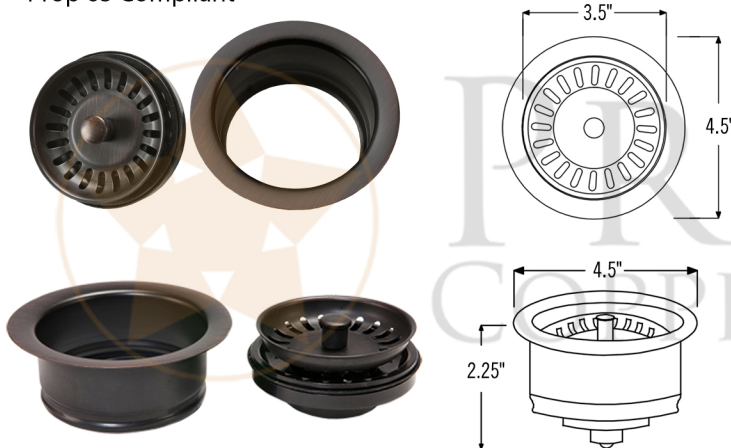

PACKAGE INCLUDES THE FOLLOWING ITEMS:

- 35" Hammered Copper Kitchen Apron Single Basin Retrofit Sink (Model# KASDB35227)
- Single Handle Spring Pull Down Kitchen Faucet / ORB Finish (K-SPD02ORB)
- Solid Brass Soap & Lotion Dispenser / ORB Finish (PCP-701ORB)
- 3.5" Garbage Disposal Drain w/ Basket / ORB Finish (Model# D-130ORB)
- Oil Rubbed Bronze Installation Silicone (Model# C900-ORB)
- Copper Sink Wax (Model# W900-WAX)

* ORB: Oil Rubbed Bronze

DRAIN DETAILS (Model# D-130ORB)

- 3.5" Deluxe Garbage Disposal Drain w/ Basket
- Color: Oil Rubbed Bronze
- Outer Dimension: 4.5" x 2.25"
- Inner Dimension: 3.5"
- Installation Type: Insinkerator Brand Compatible
- Material: Brass
- Prop 65 Compliant