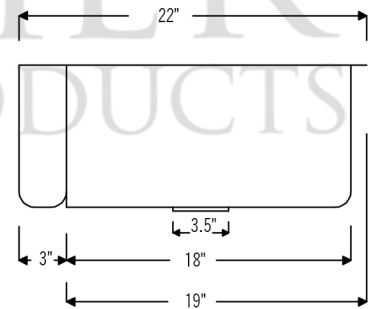

* ORB: Oil Rubbed Bronze

SINK DETAILS (Model# KASDB33229ST)

- * 33" Hammered Copper Kitchen Apron Single Basin Sink w/ Star Design
- * Color: Oil Rubbed Bronze
- * Outer Dimension: 33" x 22" x 9"
- * Inner Dimension: 31" x 19" x 9"
- * Drain Size: 3.5" Standard
- * Material Gauge: 14
- * CODE / STANDARD COMPLIANCE: IAPMO / cUPC LISTED

FAUCET DETAILS (Model# K-SPD02ORB)

- * Single Handle Spring Pull Down Kitchen Faucet
- * Color: Oil Rubbed Bronze
- * Solid Brass Construction
- * Ceramic Disc Cartridges
- * Overall Height: 20.875"
- * Spout Reach: 8.75"
- * 360 Degree Swivel
- * ASME A112.18.1/ CSA B125.1, NSF/ANSI 61, California Lead Plumbing Law, ADA and Prop 65 Compliant

SOAP DISPENSER DETAILS (Model# PCP-701ORB)

- * Deluxe Soap and Lotion Dispenser
- * Color: Oil Rubbed Bronze
- * Solid Brass Head & Plastic Bottle
- * 4" Spout Reach
- * 500 ML Plastic Bottle
- * Prop 65 Compliant

* ORB: Oil Rubbed Bronze

DRAIN DETAILS (Model# D-130ORB)

- * 3.5" Deluxe Garbage Disposal Drain w/ Basket
- * Color: Oil Rubbed Bronze
- * Outer Dimension: 4.5" x 2.25"
- * Inner Dimension: 3.5"
- * Installation Type: Insinkerator Brand Compatible
- * Material: Brass
- * Prop 65 Compliant