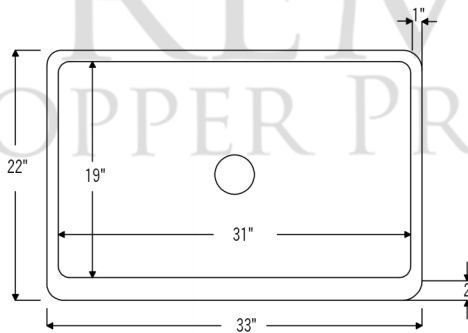

* ORB: Oil Rubbed Bronze

SINK DETAILS (Model# KASDB33229ST)

- * 33" Hammered Copper Kitchen Apron Single Basin Sink w/ Star Design
- * Color: Oil Rubbed Bronze
- * Outer Dimension: 33" x 22" x 9"
- * Inner Dimension: 31" x 19" x 9"
- * Drain Size: 3.5" Standard
- * Material Gauge: 14
- * CODE / STANDARD COMPLIANCE: IAPMO / cUPC LISTED

FAUCET DETAILS (Model# K-SPD02ORB)

- * Single Handle Spring Pull Down Kitchen Faucet
- * Color: Oil Rubbed Bronze
- * Solid Brass Construction
- * Ceramic Disc Cartridges
- * Overall Height: 20.875"
- * Spout Reach: 8.75"
- * 360 Degree Swivel
- * ASME A112.18.1/ CSA B125.1, NSF/ANSI 61, California Lead Plumbing Law, ADA and Prop 65 Compliant

SOAP DISPENSER DETAILS (Model# PCP-701ORB)

- * Deluxe Soap and Lotion Dispenser
- * Color: Oil Rubbed Bronze
- * Solid Brass Head & Plastic Bottle
- * 4" Spout Reach
- * 500 ML Plastic Bottle
- * Prop 65 Compliant