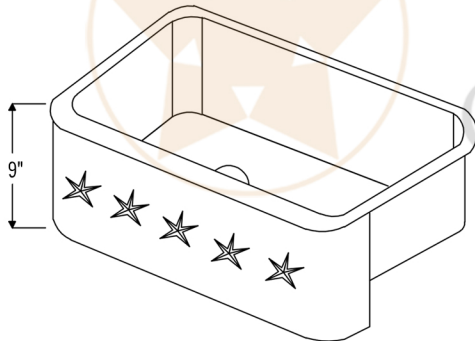

PACKAGE INCLUDES THE FOLLOWING ITEMS:

- * 33" Hammered Copper Kitchen Apron Single Basin Sink w/ Star Design (Model# KASDB33229ST)
- * Single Handle Spring Pull Down Kitchen Faucet / ORB Finish (K-SPD02ORB)
- * Solid Brass Soap & Lotion Dispenser / ORB Finish (PCP-701ORB)
- * 3.5" Garbage Disposal Drain w/ Basket / ORB Finish (Model# D-130ORB)
- * Oil Rubbed Bronze Installation Silicone (Model# C900-ORB)
- * Copper Sink Wax (Model# W900-WAX)

* ORB: Oil Rubbed Bronze

SINK DETAILS (Model# KASDB33229ST)

- * 33" Hammered Copper Kitchen Apron Single Basin Sink w/ Star Design
- * Color: Oil Rubbed Bronze
- * Outer Dimension: 33" x 22" x 9"
- * Inner Dimension: 31" x 19" x 9"
- * Drain Size: 3.5" Standard
- * Material Gauge: 14
- * CODE / STANDARD COMPLIANCE: IAPMO / cUPC LISTED

FAUCET DETAILS (Model# K-SPD02ORB)

- * Single Handle Spring Pull Down Kitchen Faucet
- * Color: Oil Rubbed Bronze
- * Solid Brass Construction
- * Ceramic Disc Cartridges
- * Overall Height: 20.875"
- * Spout Reach: 8.75"
- * 360 Degree Swivel
- * ASME A112.18.1/ CSA B125.1, NSF/ANSI 61, California Lead Plumbing Law, ADA and Prop 65 Compliant

SOAP DISPENSER DETAILS (Model# PCP-701ORB)

- * Deluxe Soap and Lotion Dispenser
- * Color: Oil Rubbed Bronze
- * Solid Brass Head & Plastic Bottle
- * 4" Spout Reach
- * 500 ML Plastic Bottle
- * Prop 65 Compliant