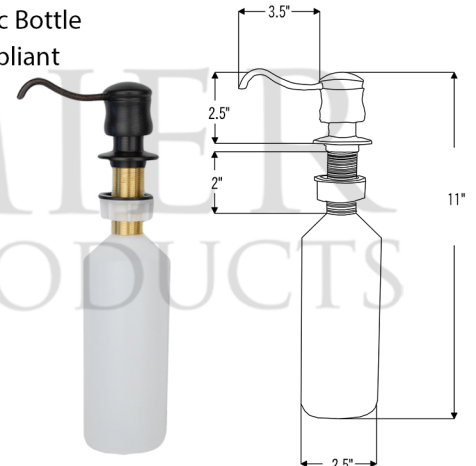

PACKAGE INCLUDES THE FOLLOWING ITEMS:

- * 33" Hammered Copper Kitchen Apron Single Basin Sink w/ Star Design (Model# KASDB33229ST)
- * Single Handle Spring Pull Down Kitchen Faucet / ORB Finish (K-SPD02ORB)
- * Solid Brass Soap & Lotion Dispenser / ORB Finish (PCP-701ORB)
- * 3.5" Garbage Disposal Drain w/ Basket / ORB Finish (Model# D-130ORB)
- * Oil Rubbed Bronze Installation Silicone (Model# C900-ORB)
- * Copper Sink Wax (Model# W900-WAX)

* ORB: Oil Rubbed Bronze

SINK DETAILS (Model# KASDB33229ST)

- * 33" Hammered Copper Kitchen Apron Single Basin Sink w/ Star Design
- * Color: Oil Rubbed Bronze
- * Outer Dimension: 33" x 22" x 9"
- * Inner Dimension: 31" x 19" x 9"
- * Drain Size: 3.5" Standard
- * Material Gauge: 14
- * CODE / STANDARD COMPLIANCE: IAPMO / cUPC LISTED

FAUCET DETAILS (Model# K-SPD02ORB)

- * Single Handle Spring Pull Down Kitchen Faucet
- * Color: Oil Rubbed Bronze
- * Solid Brass Construction
- * Ceramic Disc Cartridges
- * Overall Height: 20.875"
- * Spout Reach: 8.75"
- * 360 Degree Swivel
- * ASME A112.18.1/ CSA B125.1, NSF/ANSI 61, California Lead Plumbing Law, ADA and Prop 65 Compliant

SOAP DISPENSER DETAILS (Model# PCP-701ORB)

- * Deluxe Soap and Lotion Dispenser
- * Color: Oil Rubbed Bronze
- * Solid Brass Head & Plastic Bottle
- * 4" Spout Reach
- * 500 ML Plastic Bottle
- * Prop 65 Compliant