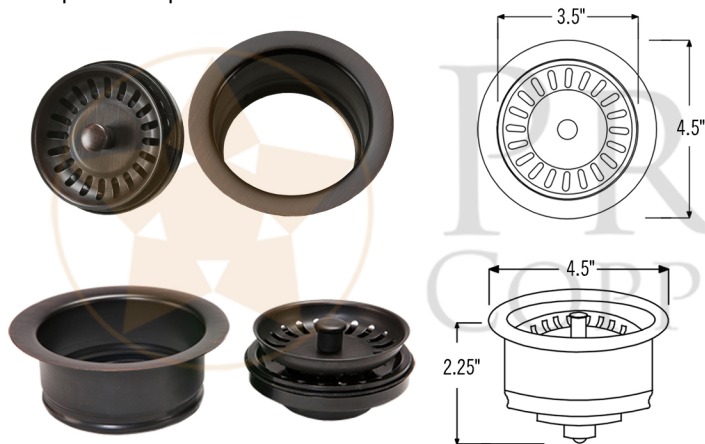

PACKAGE INCLUDES THE FOLLOWING ITEMS:

- 33" Hammered Copper Kitchen Apron Single Basin Sink w/ Star Design (Model# KASDB33229ST)
- Single Handle Spring Pull Down Kitchen Faucet / ORB Finish (K-SPD02ORB)
- Solid Brass Soap & Lotion Dispenser / ORB Finish (PCP-701ORB)
- 3.5" Garbage Disposal Drain w/ Basket / ORB Finish (Model# D-130ORB)
- Oil Rubbed Bronze Installation Silicone (Model# C900-ORB)
- Copper Sink Wax (Model# W900-WAX)

* ORB: Oil Rubbed Bronze

DRAIN DETAILS (Model# D-130ORB)

- 3.5" Deluxe Garbage Disposal Drain w/ Basket
- Color: Oil Rubbed Bronze
- Outer Dimension: 4.5" x 2.25"
- Inner Dimension: 3.5"
- Installation Type: Insinkerator Brand Compatible
- Material: Brass
- Prop 65 Compliant