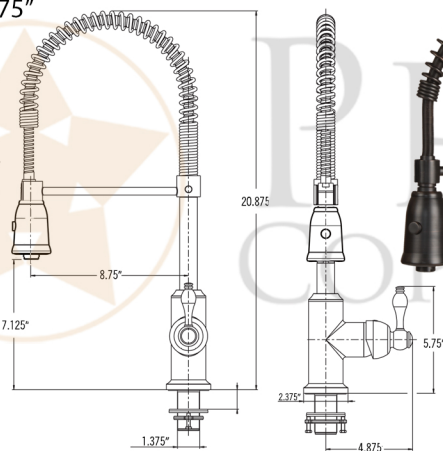

* ORB: Oil Rubbed Bronze

SINK DETAILS (Model# KASDB33229ST)

- * 33" Hammered Copper Kitchen Apron Single Basin Sink w/ Star Design
- * Color: Oil Rubbed Bronze
- * Outer Dimension: 33" x 22" x 9"
- * Inner Dimension: 31" x 19" x 9"
- * Drain Size: 3.5" Standard
- * Material Gauge: 14
- * CODE / STANDARD COMPLIANCE: IAPMO / cUPC LISTED

FAUCET DETAILS (Model# K-SPD02ORB)

- * Single Handle Spring Pull Down Kitchen Faucet
- * Color: Oil Rubbed Bronze
- * Solid Brass Construction
- * Ceramic Disc Cartridges
- * Overall Height: 20.875"
- * Spout Reach: 8.75"
- * 360 Degree Swivel
- * ASME A112.18.1/ CSA B125.1, NSF/ANSI 61, California Lead Plumbing Law, ADA and Prop 65 Compliant

SOAP DISPENSER DETAILS (Model# PCP-701ORB)

- * Deluxe Soap and Lotion Dispenser
- * Color: Oil Rubbed Bronze
- * Solid Brass Head & Plastic Bottle
- * 4" Spout Reach
- * 500 ML Plastic Bottle
- * Prop 65 Compliant

SILICONE DETAILS (Model# C900-ORB)

- * Neutral Cure Installation Silicone
- * Size: 4.7 OZ
- * Matches a Variety of Different Styled Sinks and Drains

COPPER SINK WAX DETAILS (Model# W900-WAX)

- * Copper Sink Wax Protectant
- * Made from Natural Bee's Wax
- * No Wax Build Up Ever!
- * Hard Water Protection
- * Works great on a variety of different surfaces: