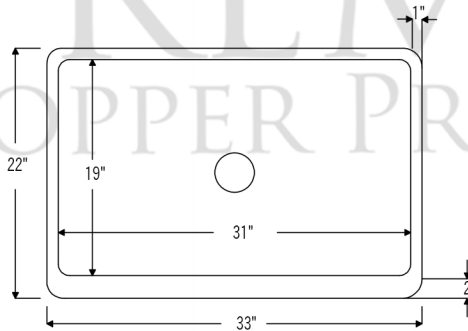

PACKAGE INCLUDES THE FOLLOWING ITEMS:

- * 33" Hammered Copper Kitchen Apron Single Basin Sink w/ Scroll Design & Apron Front Nickel Background (Model# KASDB33229S-NB)
- * Single Handle Spring Pull Down Kitchen Faucet / ORB Finish (K-SPD02ORB)
- * Solid Brass Soap & Lotion Dispenser / ORB Finish (PCP-701ORB)
- * 3.5" Garbage Disposal Drain w/ Basket / ORB Finish (Model# D-130ORB)
- * Oil Rubbed Bronze Installation Silicone (Model# C900-ORB)
- * Copper Sink Wax (Model# W900-WAX)

* ORB: Oil Rubbed Bronze

SINK DETAILS (Model# KASDB3229S-NB)

- * 33" Hammered Copper Kitchen Apron Single Basin Sink w/ Scroll Design & Apron Front Nickel Background
- * Color: Oil Rubbed Bronze and Nickel
- * Outer Dimension: 33" x 22" x 9"
- * Inner Dimension: 31" x 19" x 9"
- * Drain Size: 3.5" Standard
- * Material Gauge: 14
- * CODE / STANDARD COMPLIANCE: IAPMO / cUPC LISTED

FAUCET DETAILS (Model# K-SPD02ORB)

- * Single Handle Spring Pull Down Kitchen Faucet
- * Color: Oil Rubbed Bronze
- * Solid Brass Construction
- * Ceramic Disc Cartridges
- * Overall Height: 20.875"
- * Spout Reach: 8.75"
- * 360 Degree Swivel
- * ASME A112.18.1/ CSA B125.1, NSF/ANSI 61, California Lead Plumbing Law, ADA and Prop 65 Compliant

SOAP DISPENSER DETAILS (Model# PCP-701ORB)

- * Deluxe Soap and Lotion Dispenser
- * Color: Oil Rubbed Bronze
- * Solid Brass Head & Plastic Bottle
- * 4" Spout Reach
- * 500 ML Plastic Bottle
- * Prop 65 Compliant