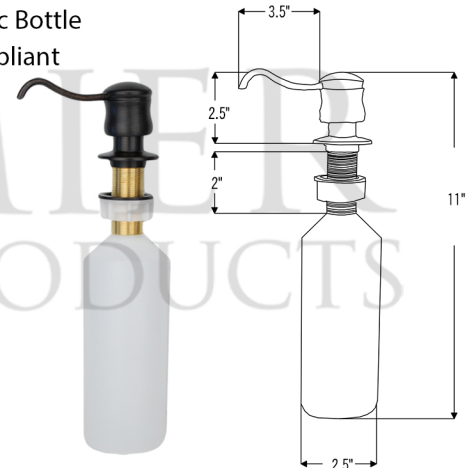

PACKAGE INCLUDES THE FOLLOWING ITEMS:

- * 33" Hammered Copper Kitchen Apron Single Basin Sink w/ Scroll Design & Apron Front Nickel Background (Model# KASDB33229S-NB)
- * Single Handle Spring Pull Down Kitchen Faucet / ORB Finish (K-SPD02ORB)
- * Solid Brass Soap & Lotion Dispenser / ORB Finish (PCP-701ORB)
- * 3.5" Garbage Disposal Drain w/ Basket / ORB Finish (Model# D-130ORB)
- * Oil Rubbed Bronze Installation Silicone (Model# C900-ORB)
- * Copper Sink Wax (Model# W900-WAX)

* ORB: Oil Rubbed Bronze

SINK DETAILS (Model# KASDB3229S-NB)

- * 33" Hammered Copper Kitchen Apron Single Basin Sink w/ Scroll Design & Apron Front Nickel Background
- * Color: Oil Rubbed Bronze and Nickel
- * Outer Dimension: 33" x 22" x 9"
- * Inner Dimension: 31" x 19" x 9"
- * Drain Size: 3.5" Standard
- * Material Gauge: 14
- * CODE / STANDARD COMPLIANCE: IAPMO / cUPC LISTED

FAUCET DETAILS (Model# K-SPD02ORB)

- * Single Handle Spring Pull Down Kitchen Faucet
- * Color: Oil Rubbed Bronze
- * Solid Brass Construction
- * Ceramic Disc Cartridges
- * Overall Height: 20.875"
- * Spout Reach: 8.75"
- * 360 Degree Swivel
- * ASME A112.18.1/ CSA B125.1, NSF/ANSI 61, California Lead Plumbing Law, ADA and Prop 65 Compliant

SOAP DISPENSER DETAILS (Model# PCP-701ORB)

- * Deluxe Soap and Lotion Dispenser
- * Color: Oil Rubbed Bronze
- * Solid Brass Head & Plastic Bottle
- * 4" Spout Reach
- * 500 ML Plastic Bottle
- * Prop 65 Compliant