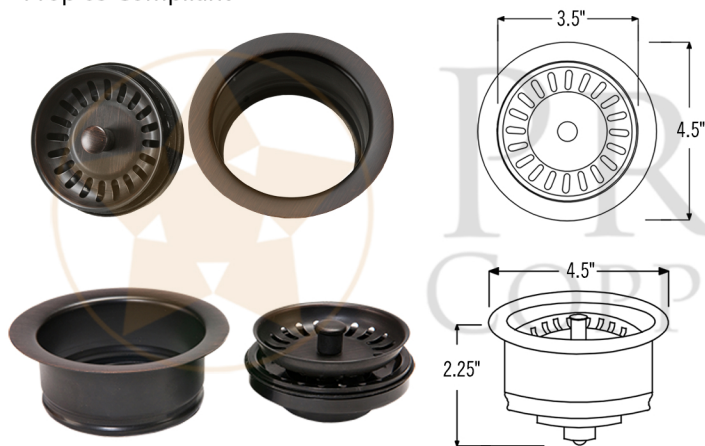

PACKAGE INCLUDES THE FOLLOWING ITEMS:

- 33" Hammered Copper Kitchen Apron Single Basin Sink w/ Scroll Design & Apron Front Nickel Background (Model# KASDB33229S-NB)
- Single Handle Spring Pull Down Kitchen Faucet / ORB Finish (K-SPD02ORB)
- Solid Brass Soap & Lotion Dispenser / ORB Finish (PCP-701ORB)
- 3.5" Garbage Disposal Drain w/ Basket / ORB Finish (Model# D-130ORB)
- Oil Rubbed Bronze Installation Silicone (Model# C900-ORB)
- Copper Sink Wax (Model# W900-WAX)

* ORB: Oil Rubbed Bronze

DRAIN #1 DETAILS (Model# D-130ORB)

- 3.5" Deluxe Garbage Disposal Drain w/ Basket
- Color: Oil Rubbed Bronze
- Outer Dimension: 4.5" x 2.25"
- Inner Dimension: 3.5"
- Installation Type: Insinkerator Brand Compatible
- Material: Brass
- Prop 65 Compliant