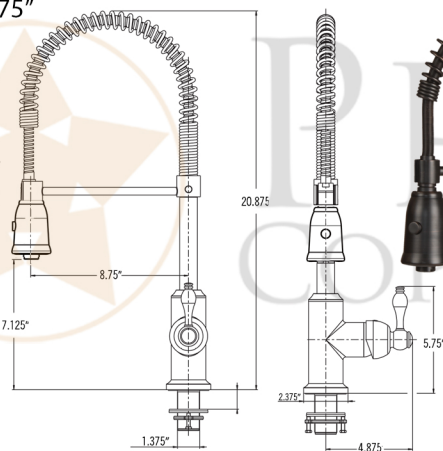

PACKAGE INCLUDES THE FOLLOWING ITEMS:

- * 33" Hammered Copper Kitchen Apron Single Basin Sink w/ Scroll Design & Apron Front Nickel Background (Model# KASDB33229S-NB)
- * Single Handle Spring Pull Down Kitchen Faucet / ORB Finish (K-SPD02ORB)
- * Solid Brass Soap & Lotion Dispenser / ORB Finish (PCP-701ORB)
- * 3.5" Garbage Disposal Drain w/ Basket / ORB Finish (Model# D-130ORB)
- * Oil Rubbed Bronze Installation Silicone (Model# C900-ORB)
- * Copper Sink Wax (Model# W900-WAX)

* ORB: Oil Rubbed Bronze

SINK DETAILS (Model# KASDB3229S-NB)

- * 33" Hammered Copper Kitchen Apron Single Basin Sink w/ Scroll Design & Apron Front Nickel Background
- * Color: Oil Rubbed Bronze and Nickel
- * Outer Dimension: 33" x 22" x 9"
- * Inner Dimension: 31" x 19" x 9"
- * Drain Size: 3.5" Standard
- * Material Gauge: 14
- * CODE / STANDARD COMPLIANCE: IAPMO / cUPC LISTED

FAUCET DETAILS (Model# K-SPD02ORB)

- * Single Handle Spring Pull Down Kitchen Faucet
- * Color: Oil Rubbed Bronze
- * Solid Brass Construction
- * Ceramic Disc Cartridges
- * Overall Height: 20.875"
- * Spout Reach: 8.75"
- * 360 Degree Swivel
- * ASME A112.18.1/ CSA B125.1, NSF/ANSI 61, California Lead Plumbing Law, ADA and Prop 65 Compliant

SOAP DISPENSER DETAILS (Model# PCP-701ORB)

- * Deluxe Soap and Lotion Dispenser
- * Color: Oil Rubbed Bronze
- * Solid Brass Head & Plastic Bottle
- * 4" Spout Reach
- * 500 ML Plastic Bottle
- * Prop 65 Compliant