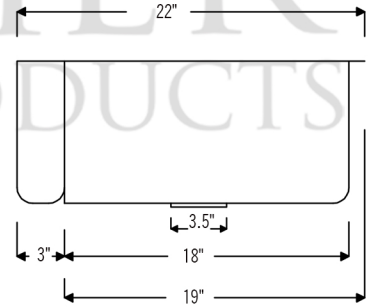

* ORB: Oil Rubbed Bronze

SINK DETAILS (Model# KASDB3229S-NB)

- * 33" Hammered Copper Kitchen Apron Single Basin Sink w/ Scroll Design & Apron Front Nickel Background
- * Color: Oil Rubbed Bronze and Nickel
- * Outer Dimension: 33" x 22" x 9"
- * Inner Dimension: 31" x 19" x 9"
- * Drain Size: 3.5" Standard
- * Material Gauge: 14
- * CODE / STANDARD COMPLIANCE: IAPMO / cUPC LISTED

FAUCET DETAILS (Model# K-SPD02ORB)

- * Single Handle Spring Pull Down Kitchen Faucet
- * Color: Oil Rubbed Bronze
- * Solid Brass Construction
- * Ceramic Disc Cartridges
- * Overall Height: 20.875"
- * Spout Reach: 8.75"
- * 360 Degree Swivel
- * ASME A112.18.1/ CSA B125.1, NSF/ANSI 61, California Lead Plumbing Law, ADA and Prop 65 Compliant

SOAP DISPENSER DETAILS (Model# PCP-701ORB)

- * Deluxe Soap and Lotion Dispenser
- * Color: Oil Rubbed Bronze
- * Solid Brass Head & Plastic Bottle
- * 4" Spout Reach
- * 500 ML Plastic Bottle
- * Prop 65 Compliant