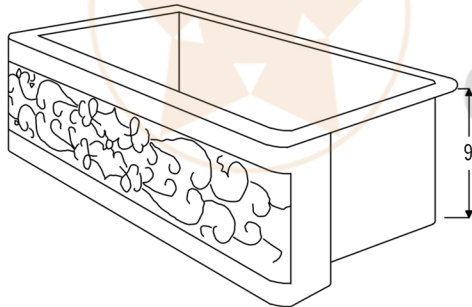

PACKAGE INCLUDES THE FOLLOWING ITEMS:

- * 33" Hammered Copper Kitchen Apron Single Basin Sink w/ Scroll Design & Apron Front Nickel Background (Model# KASDB33229S-NB)
- * Single Handle Spring Pull Down Kitchen Faucet / ORB Finish (K-SPD02ORB)
- * Solid Brass Soap & Lotion Dispenser / ORB Finish (PCP-701ORB)
- * 3.5" Garbage Disposal Drain w/ Basket / ORB Finish (Model# D-130ORB)
- * Oil Rubbed Bronze Installation Silicone (Model# C900-ORB)
- * Copper Sink Wax (Model# W900-WAX)

* ORB: Oil Rubbed Bronze

SINK DETAILS (Model# KASDB3229S-NB)

- * 33" Hammered Copper Kitchen Apron Single Basin Sink w/ Scroll Design & Apron Front Nickel Background
- * Color: Oil Rubbed Bronze and Nickel
- * Outer Dimension: 33" x 22" x 9"
- * Inner Dimension: 31" x 19" x 9"
- * Drain Size: 3.5" Standard
- * Material Gauge: 14
- * CODE / STANDARD COMPLIANCE: IAPMO / cUPC LISTED

FAUCET DETAILS (Model# K-SPD02ORB)

- * Single Handle Spring Pull Down Kitchen Faucet
- * Color: Oil Rubbed Bronze
- * Solid Brass Construction
- * Ceramic Disc Cartridges
- * Overall Height: 20.875"
- * Spout Reach: 8.75"
- * 360 Degree Swivel
- * ASME A112.18.1/ CSA B125.1, NSF/ANSI 61, California Lead Plumbing Law, ADA and Prop 65 Compliant

SOAP DISPENSER DETAILS (Model# PCP-701ORB)

- * Deluxe Soap and Lotion Dispenser
- * Color: Oil Rubbed Bronze
- * Solid Brass Head & Plastic Bottle
- * 4" Spout Reach
- * 500 ML Plastic Bottle
- * Prop 65 Compliant