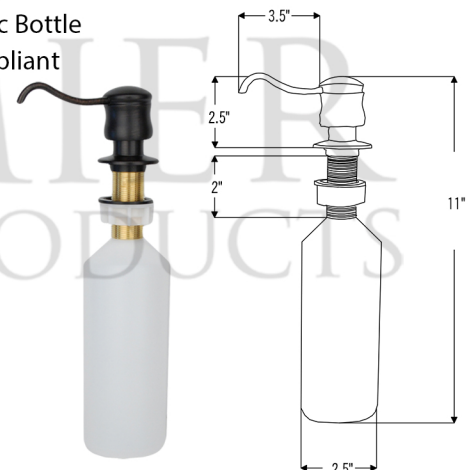

PACKAGE INCLUDES THE FOLLOWING ITEMS:

- * 33" Hammered Copper Kitchen Apron Single Basin Sink with Rings (Model# KASDB33229R)
- * Single Handle Spring Pull Down Kitchen Faucet / ORB Finish (K-SPD02ORB)
- * Solid Brass Soap & Lotion Dispenser / ORB Finish (PCP-701ORB)
- * 3.5" Garbage Disposal Drain w/ Basket / ORB Finish (Model# D-130ORB)
- * Oil Rubbed Bronze Installation Silicone (Model# C900-ORB)
- * Copper Sink Wax (Model# W900-WAX)

* ORB: Oil Rubbed Bronze

SINK DETAILS (Model# KASDB33229R)

- * 33" Hammered Copper Kitchen Apron Single Basin Sink w/ Rings
- * Color: Oil Rubbed Bronze
- * Outer Dimension: 33" x 22" x 9"
- * Inner Dimension: 31" x 19" x 9"
- * Rim: Back, Left, Right - 1" / Front - 2"
- * Drain Size: 3.5" Standard
- * Material Gauge: 14
- * CODE / STANDARD COMPLIANCE: IAPMO / cUPC LISTED

FAUCET DETAILS (Model# K-SPD02ORB)

- * Single Handle Spring Pull Down Kitchen Faucet
- * Color: Oil Rubbed Bronze
- * Solid Brass Construction
- * Ceramic Disc Cartridges
- * Overall Height: 20.875"
- * Spout Reach: 8.75"
- * 360 Degree Swivel
- * ASME A112.18.1/ CSA B125.1, NSF/ANSI 61, California Lead Plumbing Law, ADA and Prop 65 Compliant

SOAP DISPENSER DETAILS (Model# PCP-701ORB)

- * Deluxe Soap and Lotion Dispenser
- * Color: Oil Rubbed Bronze
- * Solid Brass Head & Plastic Bottle
- * 4" Spout Reach
- * 500 ML Plastic Bottle
- * Prop 65 Compliant