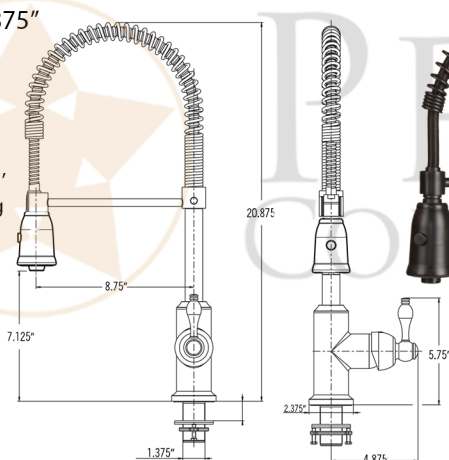

* ORB: Oil Rubbed Bronze

SINK DETAILS (Model# KASDB33229R)

- * 33" Hammered Copper Kitchen Apron Single Basin Sink w/ Rings
- * Color: Oil Rubbed Bronze
- * Outer Dimension: 33" x 22" x 9"
- * Inner Dimension: 31" x 19" x 9"
- * Rim: Back, Left, Right - 1" / Front - 2"
- * Drain Size: 3.5" Standard
- * Material Gauge: 14
- * CODE / STANDARD COMPLIANCE: IAPMO / cUPC LISTED

FAUCET DETAILS (Model# K-SPD02ORB)

- * Single Handle Spring Pull Down Kitchen Faucet
- * Color: Oil Rubbed Bronze
- * Solid Brass Construction
- * Ceramic Disc Cartridges
- * Overall Height: 20.875"
- * Spout Reach: 8.75"
- * 360 Degree Swivel
- * ASME A112.18.1/ CSA B125.1, NSF/ANSI 61, California Lead Plumbing Law, ADA and Prop 65 Compliant

SOAP DISPENSER DETAILS (Model# PCP-701ORB)

- * Deluxe Soap and Lotion Dispenser
- * Color: Oil Rubbed Bronze
- * Solid Brass Head & Plastic Bottle
- * 4" Spout Reach
- * 500 ML Plastic Bottle
- * Prop 65 Compliant

SILICONE DETAILS (Model# C900-ORB)

- * Neutral Cure Installation Silicone
- * Size: 4.7 OZ
- * Matches a Variety of Different Styled Sinks and Drains

COPPER SINK WAX DETAILS (Model# W900-WAX)

- * Copper Sink Wax Protectant
- * Made from Natural Bee's Wax
- * No Wax Build Up Ever!
- * Hard Water Protection
- * Works great on a variety of different surfaces: