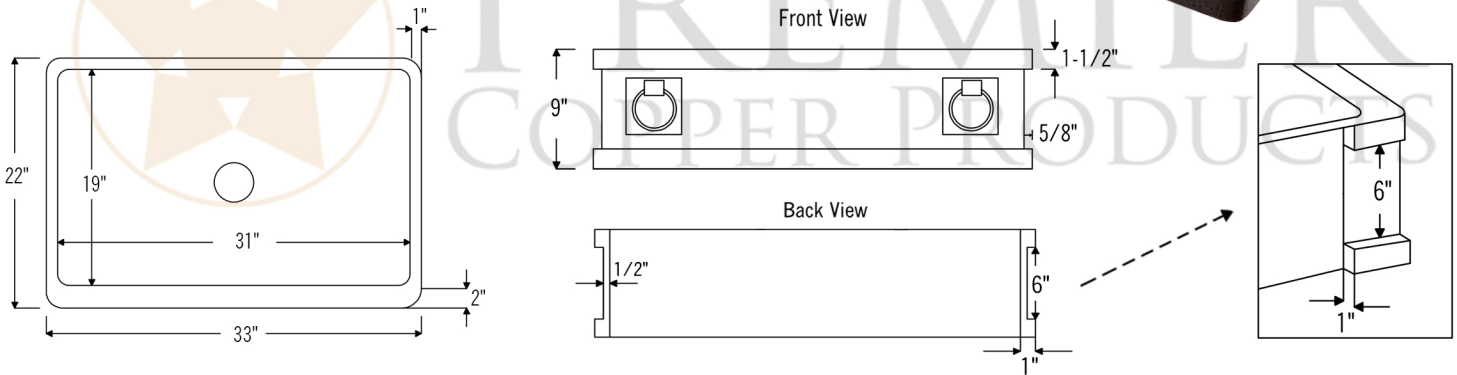

PACKAGE INCLUDES THE FOLLOWING ITEMS:

- * 33" Hammered Copper Kitchen Apron Single Basin Sink with Rings (Model# KASDB33229R)
- * Single Handle Spring Pull Down Kitchen Faucet / ORB Finish (K-SPD02ORB)
- * Solid Brass Soap & Lotion Dispenser / ORB Finish (PCP-701ORB)
- * 3.5" Garbage Disposal Drain w/ Basket / ORB Finish (Model# D-130ORB)
- * Oil Rubbed Bronze Installation Silicone (Model# C900-ORB)
- * Copper Sink Wax (Model# W900-WAX)

* ORB: Oil Rubbed Bronze

SINK DETAILS (Model# KASDB33229R)

- * 33" Hammered Copper Kitchen Apron Single Basin Sink w/ Rings
- * Color: Oil Rubbed Bronze
- * Outer Dimension: 33" x 22" x 9"
- * Inner Dimension: 31" x 19" x 9"
- * Rim: Back, Left, Right - 1" / Front - 2"
- * Drain Size: 3.5" Standard
- * Material Gauge: 14
- * CODE / STANDARD COMPLIANCE: IAPMO / cUPC LISTED

FAUCET DETAILS (Model# K-SPD02ORB)

- * Single Handle Spring Pull Down Kitchen Faucet
- * Color: Oil Rubbed Bronze
- * Solid Brass Construction
- * Ceramic Disc Cartridges
- * Overall Height: 20.875"
- * Spout Reach: 8.75"
- * 360 Degree Swivel
- * ASME A112.18.1/ CSA B125.1, NSF/ANSI 61, California Lead Plumbing Law, ADA and Prop 65 Compliant

SOAP DISPENSER DETAILS (Model# PCP-701ORB)

- * Deluxe Soap and Lotion Dispenser
- * Color: Oil Rubbed Bronze
- * Solid Brass Head & Plastic Bottle
- * 4" Spout Reach
- * 500 ML Plastic Bottle
- * Prop 65 Compliant