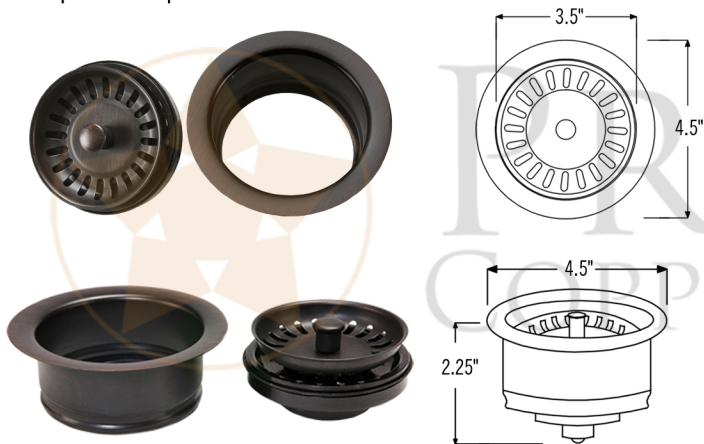

PACKAGE INCLUDES THE FOLLOWING ITEMS:

- 33" Hammered Copper Kitchen Apron Single Basin Sink with Rings (Model# KASDB33229R)
- Single Handle Spring Pull Down Kitchen Faucet / ORB Finish (K-SPD02ORB)
- Solid Brass Soap & Lotion Dispenser / ORB Finish (PCP-701ORB)
- 3.5" Garbage Disposal Drain w/ Basket / ORB Finish (Model# D-130ORB)
- Oil Rubbed Bronze Installation Silicone (Model# C900-ORB)
- Copper Sink Wax (Model# W900-WAX)

* ORB: Oil Rubbed Bronze

DRAIN DETAILS (Model# D-130ORB)

- 3.5" Deluxe Garbage Disposal Drain w/ Basket
- Color: Oil Rubbed Bronze
- Outer Dimension: 4.5" x 2.25"
- Inner Dimension: 3.5"
- Installation Type: Insinkerator Brand Compatible
- Material: Brass
- Prop 65 Compliant