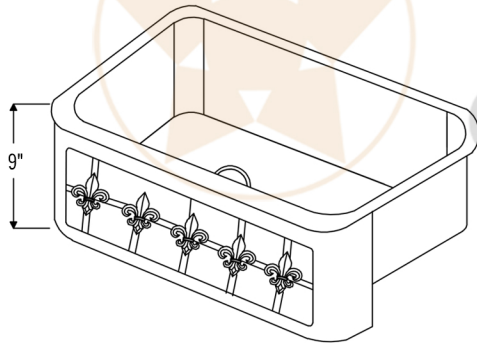

PACKAGE INCLUDES THE FOLLOWING ITEMS:

- * 33" Hammered Copper Kitchen Apron Single Basin Sink w/ Fleur De Lis Design & Apron Front Nickel Background (Model# KASDB33229F-NB)
- * Single Handle Spring Pull Down Kitchen Faucet / ORB Finish (K-SPD02ORB)
- * Solid Brass Soap & Lotion Dispenser / ORB Finish (PCP-701ORB)
- * 3.5" Garbage Disposal Drain w/ Basket / ORB Finish (Model# D-130ORB)
- * Oil Rubbed Bronze Installation Silicone (Model# C900-ORB)
- * Copper Sink Wax (Model# W900-WAX)

* ORB: Oil Rubbed Bronze

SINK DETAILS (Model# KASDB3229F-NB)

- * 33" Hammered Copper Kitchen Apron Single Basin Sink w/ Fleur De Lis Design & Apron Front Nickel Background
- * Color: Oil Rubbed Bronze and Nickel
- * Outer Dimension: 33" x 22" x 9"
- * Inner Dimension: 31" x 19" x 9"
- * Drain Size: 3.5" Standard
- * Material Gauge: 14
- * CODE / STANDARD COMPLIANCE: IAPMO / cUPC LISTED

FAUCET DETAILS (Model# K-SPD02ORB)

- * Single Handle Spring Pull Down Kitchen Faucet
- * Color: Oil Rubbed Bronze
- * Solid Brass Construction
- * Ceramic Disc Cartridges
- * Overall Height: 20.875"
- * Spout Reach: 8.75"
- * 360 Degree Swivel
- * ASME A112.18.1/ CSA B125.1, NSF/ANSI 61, California Lead Plumbing Law, ADA and Prop 65 Compliant

SOAP DISPENSER DETAILS (Model# PCP-701ORB)

- * Deluxe Soap and Lotion Dispenser
- * Color: Oil Rubbed Bronze
- * Solid Brass Head & Plastic Bottle
- * 4" Spout Reach
- * 500 ML Plastic Bottle
- * Prop 65 Compliant