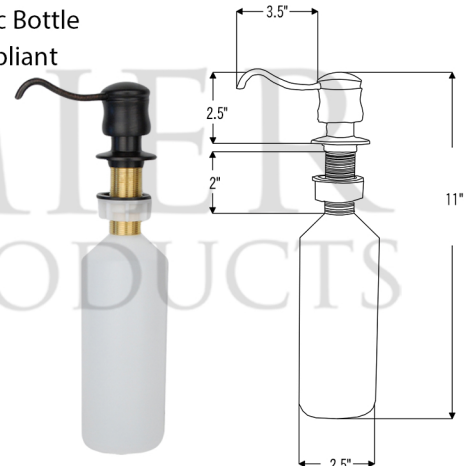

PACKAGE INCLUDES THE FOLLOWING ITEMS:

- * 33" Hammered Copper Kitchen Apron Single Basin Sink w/ Fleur De Lis Design & Apron Front Nickel Background (Model# KASDB33229F-NB)
- * Single Handle Spring Pull Down Kitchen Faucet / ORB Finish (K-SPD02ORB)
- * Solid Brass Soap & Lotion Dispenser / ORB Finish (PCP-701ORB)
- * 3.5" Garbage Disposal Drain w/ Basket / ORB Finish (Model# D-130ORB)
- * Oil Rubbed Bronze Installation Silicone (Model# C900-ORB)
- * Copper Sink Wax (Model# W900-WAX)

* ORB: Oil Rubbed Bronze

SINK DETAILS (Model# KASDB3229F-NB)

- * 33" Hammered Copper Kitchen Apron Single Basin Sink w/ Fleur De Lis Design & Apron Front Nickel Background
- * Color: Oil Rubbed Bronze and Nickel
- * Outer Dimension: 33" x 22" x 9"
- * Inner Dimension: 31" x 19" x 9"
- * Drain Size: 3.5" Standard
- * Material Gauge: 14
- * CODE / STANDARD COMPLIANCE: IAPMO / cUPC LISTED

FAUCET DETAILS (Model# K-SPD02ORB)

- * Single Handle Spring Pull Down Kitchen Faucet
- * Color: Oil Rubbed Bronze
- * Solid Brass Construction
- * Ceramic Disc Cartridges
- * Overall Height: 20.875"
- * Spout Reach: 8.75"
- * 360 Degree Swivel
- * ASME A112.18.1/ CSA B125.1, NSF/ANSI 61, California Lead Plumbing Law, ADA and Prop 65 Compliant

SOAP DISPENSER DETAILS (Model# PCP-701ORB)

- * Deluxe Soap and Lotion Dispenser
- * Color: Oil Rubbed Bronze
- * Solid Brass Head & Plastic Bottle
- * 4" Spout Reach
- * 500 ML Plastic Bottle
- * Prop 65 Compliant