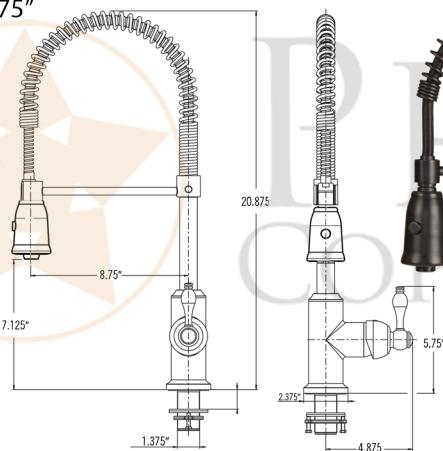

PACKAGE INCLUDES THE FOLLOWING ITEMS:

- * 33" Hammered Copper Kitchen Apron Single Basin Sink w/ Fleur De Lis Design & Apron Front Nickel Background (Model# KASDB33229F-NB)
- * Single Handle Spring Pull Down Kitchen Faucet / ORB Finish (K-SPD02ORB)
- * Solid Brass Soap & Lotion Dispenser / ORB Finish (PCP-701ORB)
- * 3.5" Garbage Disposal Drain w/ Basket / ORB Finish (Model# D-130ORB)
- * Oil Rubbed Bronze Installation Silicone (Model# C900-ORB)
- * Copper Sink Wax (Model# W900-WAX)

* ORB: Oil Rubbed Bronze

SINK DETAILS (Model# KASDB3229F-NB)

- * 33" Hammered Copper Kitchen Apron Single Basin Sink w/ Fleur De Lis Design & Apron Front Nickel Background
- * Color: Oil Rubbed Bronze and Nickel
- * Outer Dimension: 33" x 22" x 9"
- * Inner Dimension: 31" x 19" x 9"
- * Drain Size: 3.5" Standard
- * Material Gauge: 14
- * CODE / STANDARD COMPLIANCE: IAPMO / cUPC LISTED

FAUCET DETAILS (Model# K-SPD02ORB)

- * Single Handle Spring Pull Down Kitchen Faucet
- * Color: Oil Rubbed Bronze
- * Solid Brass Construction
- * Ceramic Disc Cartridges
- * Overall Height: 20.875"
- * Spout Reach: 8.75"
- * 360 Degree Swivel
- * ASME A112.18.1/ CSA B125.1, NSF/ANSI 61, California Lead Plumbing Law, ADA and Prop 65 Compliant

SOAP DISPENSER DETAILS (Model# PCP-701ORB)

- * Deluxe Soap and Lotion Dispenser
- * Color: Oil Rubbed Bronze
- * Solid Brass Head & Plastic Bottle
- * 4" Spout Reach
- * 500 ML Plastic Bottle
- * Prop 65 Compliant