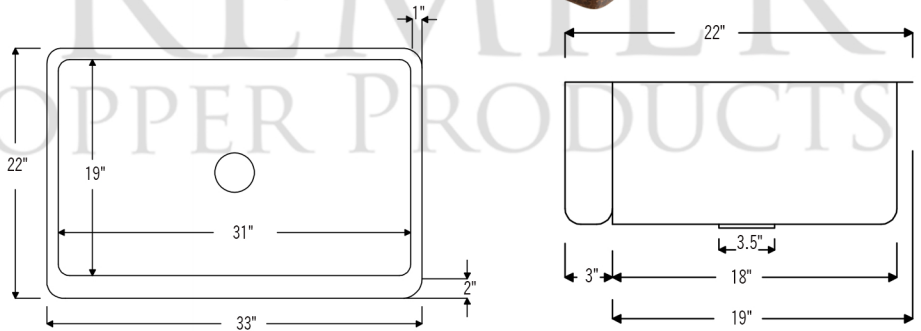

PACKAGE INCLUDES THE FOLLOWING ITEMS:

- * 33" Hammered Copper Kitchen Apron Single Basin Sink w/ Fleur De Lis Design & Apron Front Nickel Background (Model# KASDB33229F-NB)
- * Single Handle Spring Pull Down Kitchen Faucet / ORB Finish (K-SPD02ORB)
- * Solid Brass Soap & Lotion Dispenser / ORB Finish (PCP-701ORB)
- * 3.5" Garbage Disposal Drain w/ Basket / ORB Finish (Model# D-130ORB)
- * Oil Rubbed Bronze Installation Silicone (Model# C900-ORB)
- * Copper Sink Wax (Model# W900-WAX)

* ORB: Oil Rubbed Bronze

SINK DETAILS (Model# KASDB3229F-NB)

- * 33" Hammered Copper Kitchen Apron Single Basin Sink w/ Fleur De Lis Design & Apron Front Nickel Background
- * Color: Oil Rubbed Bronze and Nickel
- * Outer Dimension: 33" x 22" x 9"
- * Inner Dimension: 31" x 19" x 9"
- * Drain Size: 3.5" Standard
- * Material Gauge: 14
- * CODE / STANDARD COMPLIANCE: IAPMO / cUPC LISTED

FAUCET DETAILS (Model# K-SPD02ORB)

- * Single Handle Spring Pull Down Kitchen Faucet
- * Color: Oil Rubbed Bronze
- * Solid Brass Construction
- * Ceramic Disc Cartridges
- * Overall Height: 20.875"
- * Spout Reach: 8.75"
- * 360 Degree Swivel
- * ASME A112.18.1/ CSA B125.1, NSF/ANSI 61, California Lead Plumbing Law, ADA and Prop 65 Compliant

SOAP DISPENSER DETAILS (Model# PCP-701ORB)

- * Deluxe Soap and Lotion Dispenser
- * Color: Oil Rubbed Bronze
- * Solid Brass Head & Plastic Bottle
- * 4" Spout Reach
- * 500 ML Plastic Bottle
- * Prop 65 Compliant