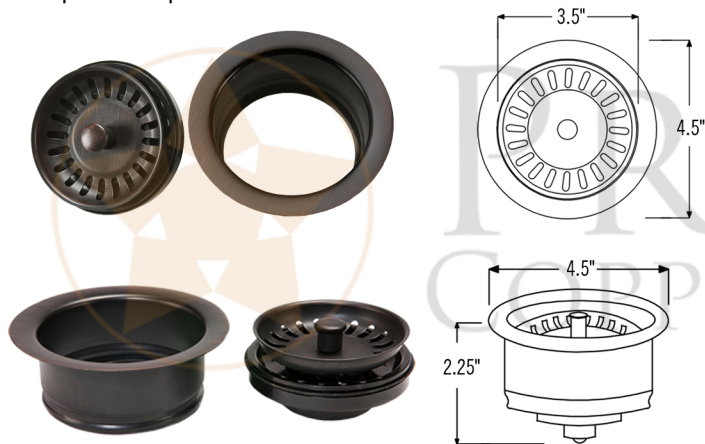

PACKAGE INCLUDES THE FOLLOWING ITEMS:

- 33" Hammered Copper Kitchen Apron Single Basin Sink w/ Fleur De Lis Design & Apron Front Nickel Background (Model# KASDB33229F-NB)
- Single Handle Spring Pull Down Kitchen Faucet / ORB Finish (K-SPD02ORB)
- Solid Brass Soap & Lotion Dispenser / ORB Finish (PCP-701ORB)
- 3.5" Garbage Disposal Drain w/ Basket / ORB Finish (Model# D-130ORB)
- Oil Rubbed Bronze Installation Silicone (Model# C900-ORB)
- Copper Sink Wax (Model# W900-WAX)

* ORB: Oil Rubbed Bronze

DRAIN DETAILS (Model# D-130ORB)

- 3.5" Deluxe Garbage Disposal Drain w/ Basket
- Color: Oil Rubbed Bronze
- Outer Dimension: 4.5" x 2.25"
- Inner Dimension: 3.5"
- Installation Type: Insinkerator Brand Compatible
- Material: Brass
- Prop 65 Compliant