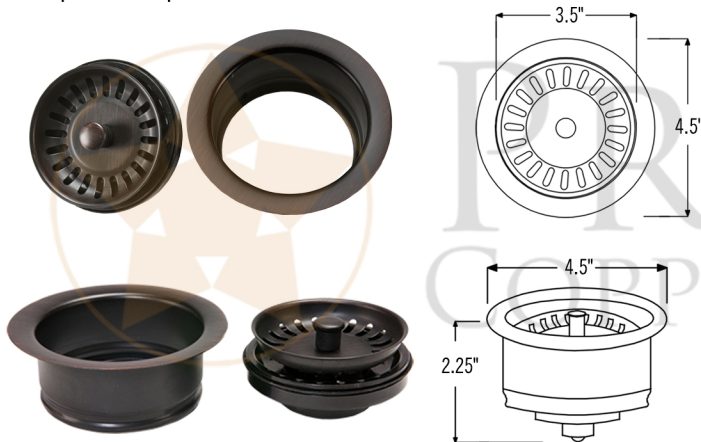

PACKAGE INCLUDES THE FOLLOWING ITEMS:

- 33" Hammered Copper Kitchen Apron Single Basin Sink w/ Fleur De Lis Design (Model# KASDB33229F)
- Single Handle Spring Pull Down Kitchen Faucet / ORB Finish (K-SPD02ORB)
- Solid Brass Soap & Lotion Dispenser / ORB Finish (PCP-701ORB)
- 3.5" Garbage Disposal Drain w/ Basket / ORB Finish (Model# D-130ORB)
- Oil Rubbed Bronze Installation Silicone (Model# C900-ORB)
- Copper Sink Wax (Model# W900-WAX)

* ORB: Oil Rubbed Bronze

DRAIN DETAILS (Model# D-130ORB)

- 3.5" Deluxe Garbage Disposal Drain w/ Basket
- Color: Oil Rubbed Bronze
- Outer Dimension: 4.5" x 2.25"
- Inner Dimension: 3.5"
- Installation Type: Insinkerator Brand Compatible
- Material: Brass
- Prop 65 Compliant