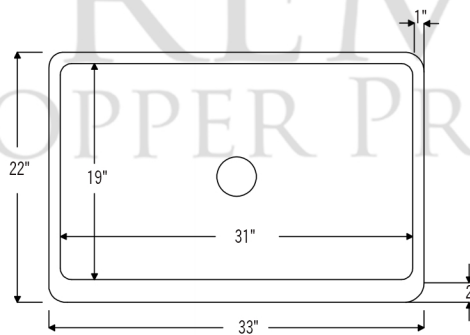

PACKAGE INCLUDES THE FOLLOWING ITEMS:

- * 33" Hammered Copper Kitchen Apron Single Basin Sink w/ Fleur De Lis Design (Model# KASDB33229F)
- * Single Handle Spring Pull Down Kitchen Faucet / ORB Finish (K-SPD02ORB)
- * Solid Brass Soap & Lotion Dispenser / ORB Finish (PCP-701ORB)
- * 3.5" Garbage Disposal Drain w/ Basket / ORB Finish (Model# D-130ORB)
- * Oil Rubbed Bronze Installation Silicone (Model# C900-ORB)
- * Copper Sink Wax (Model# W900-WAX)

* ORB: Oil Rubbed Bronze

SINK DETAILS (Model# KASDB3229F)

- * 33" Hammered Copper Kitchen Apron Single Basin Sink w/ Fleur De Lis Design
- * Color: Oil Rubbed Bronze
- * Outer Dimension: 33" x 22" x 9"
- * Inner Dimension: 31" x 19" x 9"
- * Drain Size: 3.5" Standard
- * Material Gauge: 14
- * CODE / STANDARD COMPLIANCE: IAPMO / cUPC LISTED

FAUCET DETAILS (Model# K-SPD02ORB)

- * Single Handle Spring Pull Down Kitchen Faucet
- * Color: Oil Rubbed Bronze
- * Solid Brass Construction
- * Ceramic Disc Cartridges
- * Overall Height: 20.875"
- * Spout Reach: 8.75"
- * 360 Degree Swivel
- * ASME A112.18.1/ CSA B125.1, NSF/ANSI 61, California Lead Plumbing Law, ADA and Prop 65 Compliant

SOAP DISPENSER DETAILS (Model# PCP-701ORB)

- * Deluxe Soap and Lotion Dispenser
- * Color: Oil Rubbed Bronze
- * Solid Brass Head & Plastic Bottle
- * 4" Spout Reach
- * 500 ML Plastic Bottle
- * Prop 65 Compliant