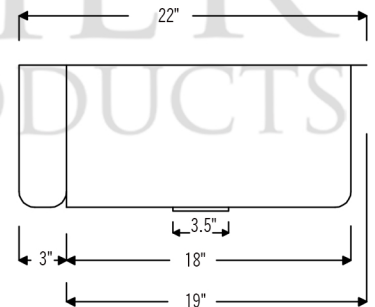

* ORB: Oil Rubbed Bronze

SINK DETAILS (Model# KASDB3229F)

- * 33" Hammered Copper Kitchen Apron Single Basin Sink w/ Fleur De Lis Design
- * Color: Oil Rubbed Bronze
- * Outer Dimension: 33" x 22" x 9"
- * Inner Dimension: 31" x 19" x 9"
- * Drain Size: 3.5" Standard
- * Material Gauge: 14
- * CODE / STANDARD COMPLIANCE: IAPMO / cUPC LISTED

FAUCET DETAILS (Model# K-SPD02ORB)

- * Single Handle Spring Pull Down Kitchen Faucet
- * Color: Oil Rubbed Bronze
- * Solid Brass Construction
- * Ceramic Disc Cartridges
- * Overall Height: 20.875"
- * Spout Reach: 8.75"
- * 360 Degree Swivel
- * ASME A112.18.1/ CSA B125.1, NSF/ANSI 61, California Lead Plumbing Law, ADA and Prop 65 Compliant

SOAP DISPENSER DETAILS (Model# PCP-701ORB)

- * Deluxe Soap and Lotion Dispenser
- * Color: Oil Rubbed Bronze
- * Solid Brass Head & Plastic Bottle
- * 4" Spout Reach
- * 500 ML Plastic Bottle
- * Prop 65 Compliant

* ORB: Oil Rubbed Bronze

DRAIN DETAILS (Model# D-130ORB)

- * 3.5" Deluxe Garbage Disposal Drain w/ Basket
- * Color: Oil Rubbed Bronze
- * Outer Dimension: 4.5" x 2.25"
- * Inner Dimension: 3.5"
- * Installation Type: Insinkerator Brand Compatible
- * Material: Brass
- * Prop 65 Compliant