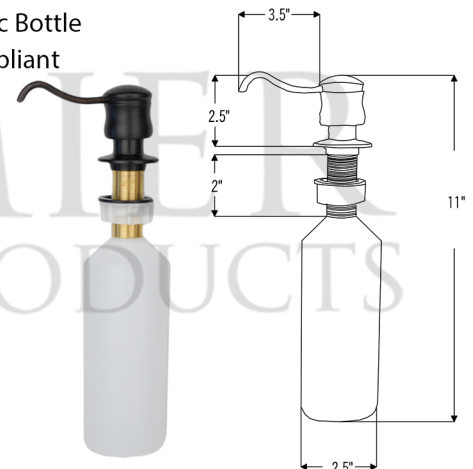

PACKAGE INCLUDES THE FOLLOWING ITEMS:

- * 33" Hammered Copper Kitchen Apron Single Basin Sink w/ Fleur De Lis Design (Model# KASDB33229F)
- * Single Handle Spring Pull Down Kitchen Faucet / ORB Finish (K-SPD02ORB)
- * Solid Brass Soap & Lotion Dispenser / ORB Finish (PCP-701ORB)
- * 3.5" Garbage Disposal Drain w/ Basket / ORB Finish (Model# D-130ORB)
- * Oil Rubbed Bronze Installation Silicone (Model# C900-ORB)
- * Copper Sink Wax (Model# W900-WAX)

* ORB: Oil Rubbed Bronze

SINK DETAILS (Model# KASDB3229F)

- * 33" Hammered Copper Kitchen Apron Single Basin Sink w/ Fleur De Lis Design
- * Color: Oil Rubbed Bronze
- * Outer Dimension: 33" x 22" x 9"
- * Inner Dimension: 31" x 19" x 9"
- * Drain Size: 3.5" Standard
- * Material Gauge: 14
- * CODE / STANDARD COMPLIANCE: IAPMO / cUPC LISTED

FAUCET DETAILS (Model# K-SPD02ORB)

- * Single Handle Spring Pull Down Kitchen Faucet
- * Color: Oil Rubbed Bronze
- * Solid Brass Construction
- * Ceramic Disc Cartridges
- * Overall Height: 20.875"
- * Spout Reach: 8.75"
- * 360 Degree Swivel
- * ASME A112.18.1/ CSA B125.1, NSF/ANSI 61, California Lead Plumbing Law, ADA and Prop 65 Compliant

SOAP DISPENSER DETAILS (Model# PCP-701ORB)

- * Deluxe Soap and Lotion Dispenser
- * Color: Oil Rubbed Bronze
- * Solid Brass Head & Plastic Bottle
- * 4" Spout Reach
- * 500 ML Plastic Bottle
- * Prop 65 Compliant