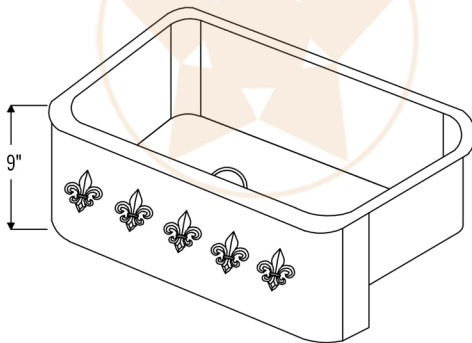

PACKAGE INCLUDES THE FOLLOWING ITEMS:

- * 33" Hammered Copper Kitchen Apron Single Basin Sink w/ Fleur De Lis Design (Model# KASDB33229F)
- * Single Handle Spring Pull Down Kitchen Faucet / ORB Finish (K-SPD02ORB)
- * Solid Brass Soap & Lotion Dispenser / ORB Finish (PCP-701ORB)
- * 3.5" Garbage Disposal Drain w/ Basket / ORB Finish (Model# D-130ORB)
- * Oil Rubbed Bronze Installation Silicone (Model# C900-ORB)
- * Copper Sink Wax (Model# W900-WAX)

* ORB: Oil Rubbed Bronze

SINK DETAILS (Model# KASDB3229F)

- * 33" Hammered Copper Kitchen Apron Single Basin Sink w/ Fleur De Lis Design
- * Color: Oil Rubbed Bronze
- * Outer Dimension: 33" x 22" x 9"
- * Inner Dimension: 31" x 19" x 9"
- * Drain Size: 3.5" Standard
- * Material Gauge: 14
- * CODE / STANDARD COMPLIANCE: IAPMO / cUPC LISTED

FAUCET DETAILS (Model# K-SPD02ORB)

- * Single Handle Spring Pull Down Kitchen Faucet
- * Color: Oil Rubbed Bronze
- * Solid Brass Construction
- * Ceramic Disc Cartridges
- * Overall Height: 20.875"
- * Spout Reach: 8.75"
- * 360 Degree Swivel
- * ASME A112.18.1/ CSA B125.1, NSF/ANSI 61, California Lead Plumbing Law, ADA and Prop 65 Compliant

SOAP DISPENSER DETAILS (Model# PCP-701ORB)

- * Deluxe Soap and Lotion Dispenser
- * Color: Oil Rubbed Bronze
- * Solid Brass Head & Plastic Bottle
- * 4" Spout Reach
- * 500 ML Plastic Bottle
- * Prop 65 Compliant