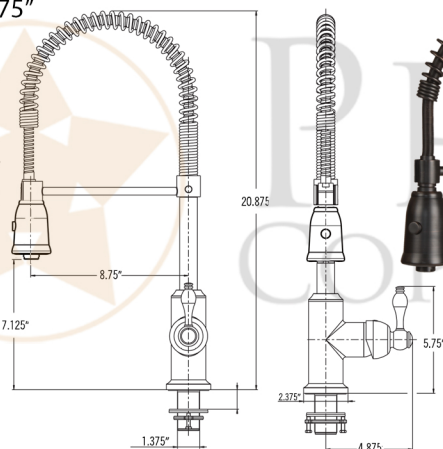

PACKAGE INCLUDES THE FOLLOWING ITEMS:

- * 33" Hammered Copper Kitchen Apron Single Basin Sink w/ Fleur De Lis Design (Model# KASDB33229F)
- * Single Handle Spring Pull Down Kitchen Faucet / ORB Finish (K-SPD02ORB)
- * Solid Brass Soap & Lotion Dispenser / ORB Finish (PCP-701ORB)
- * 3.5" Garbage Disposal Drain w/ Basket / ORB Finish (Model# D-130ORB)
- * Oil Rubbed Bronze Installation Silicone (Model# C900-ORB)
- * Copper Sink Wax (Model# W900-WAX)

* ORB: Oil Rubbed Bronze

SINK DETAILS (Model# KASDB3229F)

- * 33" Hammered Copper Kitchen Apron Single Basin Sink w/ Fleur De Lis Design
- * Color: Oil Rubbed Bronze
- * Outer Dimension: 33" x 22" x 9"
- * Inner Dimension: 31" x 19" x 9"
- * Drain Size: 3.5" Standard
- * Material Gauge: 14
- * CODE / STANDARD COMPLIANCE: IAPMO / cUPC LISTED

FAUCET DETAILS (Model# K-SPD02ORB)

- * Single Handle Spring Pull Down Kitchen Faucet
- * Color: Oil Rubbed Bronze
- * Solid Brass Construction
- * Ceramic Disc Cartridges
- * Overall Height: 20.875"
- * Spout Reach: 8.75"
- * 360 Degree Swivel
- * ASME A112.18.1/ CSA B125.1, NSF/ANSI 61, California Lead Plumbing Law, ADA and Prop 65 Compliant

SOAP DISPENSER DETAILS (Model# PCP-701ORB)

- * Deluxe Soap and Lotion Dispenser
- * Color: Oil Rubbed Bronze
- * Solid Brass Head & Plastic Bottle
- * 4" Spout Reach
- * 500 ML Plastic Bottle
- * Prop 65 Compliant