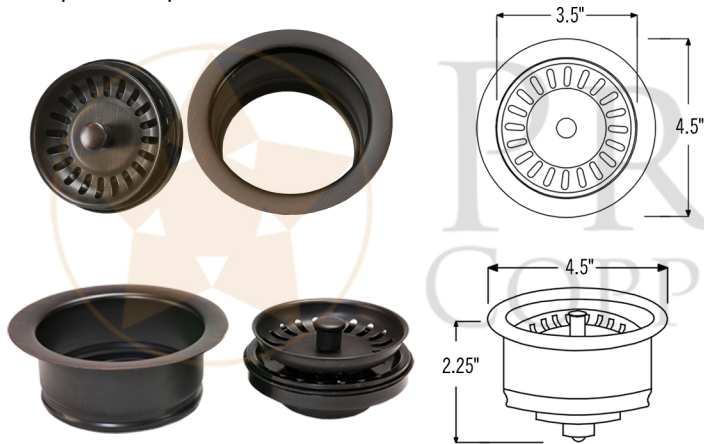

PACKAGE INCLUDES THE FOLLOWING ITEMS:

- 33" Antique Hammered Copper Kitchen Apron Single Basin Sink (Model# KASB33229)
- Single Handle Spring Pull Down Kitchen Faucet / ORB Finish (K-SPD02ORB)
- Solid Brass Soap & Lotion Dispenser / ORB Finish (PCP-701ORB)
- 3.5" Garbage Disposal Drain w/ Basket / ORB Finish (Model# D-130ORB)
- Oil Rubbed Bronze Installation Silicone (Model# C900-ORB)
- Copper Sink Wax (Model# W900-WAX)

* ORB: Oil Rubbed Bronze

DRAIN DETAILS (Model# D-130ORB)

- 3.5" Deluxe Garbage Disposal Drain w/ Basket
- Color: Oil Rubbed Bronze
- Outer Dimension: 4.5" x 2.25"
- Inner Dimension: 3.5"
- Installation Type: Insinkerator Brand Compatible
- Material: Brass
- Prop 65 Compliant