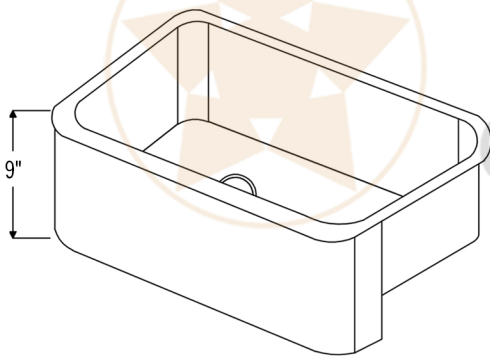

**PACKAGE INCLUDES THE FOLLOWING ITEMS:**

- \* 33" Antique Hammered Copper Kitchen Apron Single Basin Sink (Model# KASB33229)
- \* Single Handle Spring Pull Down Kitchen Faucet / ORB Finish (K-SPD02ORB)
- \* Solid Brass Soap & Lotion Dispenser / ORB Finish (PCP-701ORB)
- \* 3.5" Garbage Disposal Drain w/ Basket / ORB Finish (Model# D-130ORB)
- \* Oil Rubbed Bronze Installation Silicone (Model# C900-ORB)
- \* Copper Sink Wax (Model# W900-WAX)

\* ORB: Oil Rubbed Bronze

**SINK DETAILS (Model# KASB33229)**

- \* 33" Antique Hammered Copper Kitchen Apron Single Basin Sink
- \* Color: Antique Copper
- \* Outer Dimension: 33" x 22" x 9"
- \* Inner Dimension: 31" x 19" x 9"
- \* Drain Size: 3.5" Standard
- \* Material Gauge: 14
- \* CODE / STANDARD COMPLIANCE: IAPMO / cUPC LISTED

**FAUCET DETAILS (Model# K-SPD02ORB)**

- \* Single Handle Spring Pull Down Kitchen Faucet
- \* Color: Oil Rubbed Bronze
- \* Solid Brass Construction
- \* Ceramic Disc Cartridges
- \* Overall Height: 20.875"
- \* Spout Reach: 8.75"
- \* 360 Degree Swivel
- \* ASME A112.18.1 / CSA B125.1, NSF/ANSI 61, California Lead Plumbing Law, ADA and Prop 65 Compliant

**SOAP DISPENSER DETAILS (Model# PCP-701ORB)**

- \* Deluxe Soap and Lotion Dispenser
- \* Color: Oil Rubbed Bronze
- \* Solid Brass Head & Plastic Bottle
- \* 4" Spout Reach
- \* 500 ML Plastic Bottle
- \* Prop 65 Compliant