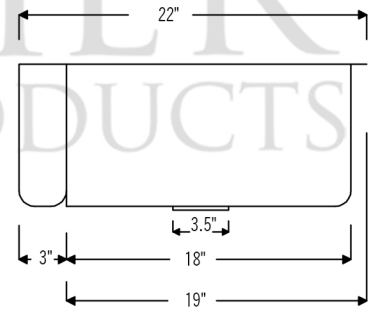

\* ORB: Oil Rubbed Bronze

**SINK DETAILS (Model# KASB33229)**

- \* 33" Antique Hammered Copper Kitchen Apron Single Basin Sink
- \* Color: Antique Copper
- \* Outer Dimension: 33" x 22" x 9"
- \* Inner Dimension: 31" x 19" x 9"
- \* Drain Size: 3.5" Standard
- \* Material Gauge: 14
- \* CODE / STANDARD COMPLIANCE: IAPMO / cUPC LISTED

**FAUCET DETAILS (Model# K-SPD02ORB)**

- \* Single Handle Spring Pull Down Kitchen Faucet
- \* Color: Oil Rubbed Bronze
- \* Solid Brass Construction
- \* Ceramic Disc Cartridges
- \* Overall Height: 20.875"
- \* Spout Reach: 8.75"
- \* 360 Degree Swivel
- \* ASME A112.18.1 / CSA B125.1, NSF/ANSI 61, California Lead Plumbing Law, ADA and Prop 65 Compliant

**SOAP DISPENSER DETAILS (Model# PCP-701ORB)**

- \* Deluxe Soap and Lotion Dispenser
- \* Color: Oil Rubbed Bronze
- \* Solid Brass Head & Plastic Bottle
- \* 4" Spout Reach
- \* 500 ML Plastic Bottle
- \* Prop 65 Compliant

### **SILICONE DETAILS (Model# C900-ORB)**

- \* Neutral Cure Installation Silicone
- \* Size: 4.7 OZ
- \* Matches a Variety of Different Styled Sinks and Drains