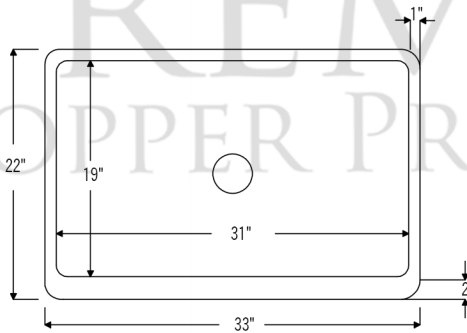

\* ORB: Oil Rubbed Bronze

**SINK DETAILS (Model# KASB33229)**

- \* 33" Antique Hammered Copper Kitchen Apron Single Basin Sink
- \* Color: Antique Copper
- \* Outer Dimension: 33" x 22" x 9"
- \* Inner Dimension: 31" x 19" x 9"
- \* Drain Size: 3.5" Standard
- \* Material Gauge: 14
- \* CODE / STANDARD COMPLIANCE: IAPMO / cUPC LISTED

**FAUCET DETAILS (Model# K-SPD02ORB)**

- \* Single Handle Spring Pull Down Kitchen Faucet
- \* Color: Oil Rubbed Bronze
- \* Solid Brass Construction
- \* Ceramic Disc Cartridges
- \* Overall Height: 20.875"
- \* Spout Reach: 8.75"
- \* 360 Degree Swivel
- \* ASME A112.18.1 / CSA B125.1, NSF/ANSI 61, California Lead Plumbing Law, ADA and Prop 65 Compliant

**SOAP DISPENSER DETAILS (Model# PCP-701ORB)**

- \* Deluxe Soap and Lotion Dispenser
- \* Color: Oil Rubbed Bronze
- \* Solid Brass Head & Plastic Bottle
- \* 4" Spout Reach
- \* 500 ML Plastic Bottle
- \* Prop 65 Compliant

### **SILICONE DETAILS (Model# C900-ORB)**

- \* Neutral Cure Installation Silicone
- \* Size: 4.7 OZ
- \* Matches a Variety of Different Styled Sinks and Drains