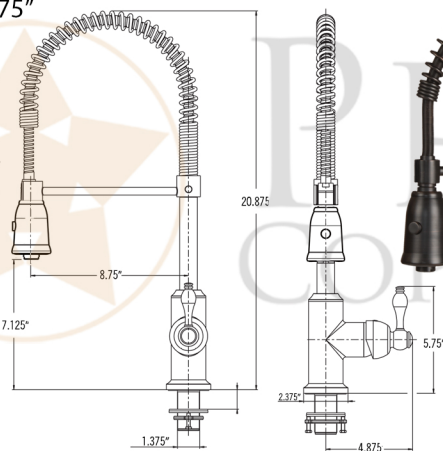

\* ORB: Oil Rubbed Bronze

**SINK DETAILS (Model# KASB33229)**

- \* 33" Antique Hammered Copper Kitchen Apron Single Basin Sink
- \* Color: Antique Copper
- \* Outer Dimension: 33" x 22" x 9"
- \* Inner Dimension: 31" x 19" x 9"
- \* Drain Size: 3.5" Standard
- \* Material Gauge: 14
- \* CODE / STANDARD COMPLIANCE: IAPMO / cUPC LISTED

**FAUCET DETAILS (Model# K-SPD02ORB)**

- \* Single Handle Spring Pull Down Kitchen Faucet
- \* Color: Oil Rubbed Bronze
- \* Solid Brass Construction
- \* Ceramic Disc Cartridges
- \* Overall Height: 20.875"
- \* Spout Reach: 8.75"
- \* 360 Degree Swivel
- \* ASME A112.18.1 / CSA B125.1, NSF/ANSI 61, California Lead Plumbing Law, ADA and Prop 65 Compliant

**SOAP DISPENSER DETAILS (Model# PCP-701ORB)**

- \* Deluxe Soap and Lotion Dispenser
- \* Color: Oil Rubbed Bronze
- \* Solid Brass Head & Plastic Bottle
- \* 4" Spout Reach
- \* 500 ML Plastic Bottle
- \* Prop 65 Compliant

### **SILICONE DETAILS (Model# C900-ORB)**

- \* Neutral Cure Installation Silicone
- \* Size: 4.7 OZ
- \* Matches a Variety of Different Styled Sinks and Drains