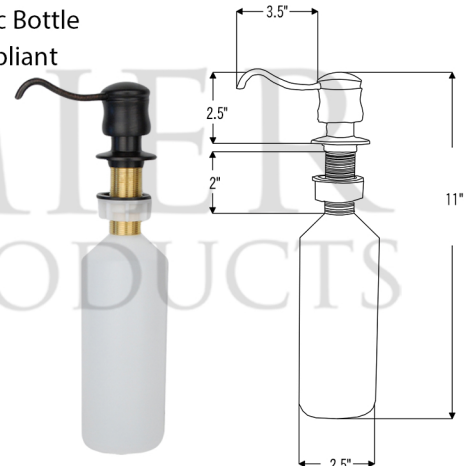

**PACKAGE INCLUDES THE FOLLOWING ITEMS:**

- \* 33" Antique Hammered Copper Kitchen Apron Single Basin Sink (Model# KASB33229)
- \* Single Handle Spring Pull Down Kitchen Faucet / ORB Finish (K-SPD02ORB)
- \* Solid Brass Soap & Lotion Dispenser / ORB Finish (PCP-701ORB)
- \* 3.5" Garbage Disposal Drain w/ Basket / ORB Finish (Model# D-130ORB)
- \* Oil Rubbed Bronze Installation Silicone (Model# C900-ORB)
- \* Copper Sink Wax (Model# W900-WAX)

\* ORB: Oil Rubbed Bronze

**SINK DETAILS (Model# KASB33229)**

- \* 33" Antique Hammered Copper Kitchen Apron Single Basin Sink
- \* Color: Antique Copper
- \* Outer Dimension: 33" x 22" x 9"
- \* Inner Dimension: 31" x 19" x 9"
- \* Drain Size: 3.5" Standard
- \* Material Gauge: 14
- \* CODE / STANDARD COMPLIANCE: IAPMO / cUPC LISTED

**FAUCET DETAILS (Model# K-SPD02ORB)**

- \* Single Handle Spring Pull Down Kitchen Faucet
- \* Color: Oil Rubbed Bronze
- \* Solid Brass Construction
- \* Ceramic Disc Cartridges
- \* Overall Height: 20.875"
- \* Spout Reach: 8.75"
- \* 360 Degree Swivel
- \* ASME A112.18.1 / CSA B125.1, NSF/ANSI 61, California Lead Plumbing Law, ADA and Prop 65 Compliant

**SOAP DISPENSER DETAILS (Model# PCP-701ORB)**

- \* Deluxe Soap and Lotion Dispenser
- \* Color: Oil Rubbed Bronze
- \* Solid Brass Head & Plastic Bottle
- \* 4" Spout Reach
- \* 500 ML Plastic Bottle
- \* Prop 65 Compliant