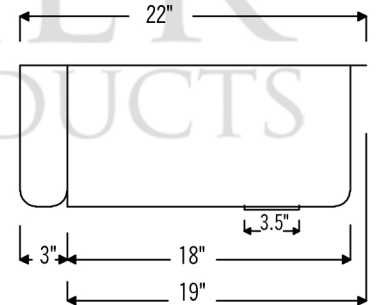

* ORB: Oil Rubbed Bronze

SINK DETAILS (Model# KA60DB33229-SD5)

- * 33" Hammered Copper Kitchen Apron 60/40 Double Basin Sink with Short 5" Divider
- * Color: Oil Rubbed Bronze | Living Copper
- * Outer Dimension: 33" x 22" x 9"
- * Inner Dimension: L:17.5" x 19" x 9" | R: 12.5" x 19" x 9"
- * Drain Size: 3.5" Standard
- * Material Gauge: 14
- * CODE / STANDARD COMPLIANCE: IAPMO / cUPC LISTED

FAUCET DETAILS (Model# K-SPD02ORB)

- * Single Handle Spring Pull Down Kitchen Faucet
- * Color: Oil Rubbed Bronze
- * Solid Brass Construction
- * Ceramic Disc Cartridges
- * Overall Height: 20.875"
- * Spout Reach: 8.75"
- * 360 Degree Swivel
- * ASME A112.18.1/ CSA B125.1, NSF/ANSI 61, California Lead Plumbing Law, ADA and Prop 65 Compliant

SOAP DISPENSER DETAILS (Model# PCP-701ORB)

- * Deluxe Soap and Lotion Dispenser
- * Color: Oil Rubbed Bronze
- * Solid Brass Head & Plastic Bottle
- * 4" Spout Reach
- * 500 ML Plastic Bottle
- * Prop 65 Compliant