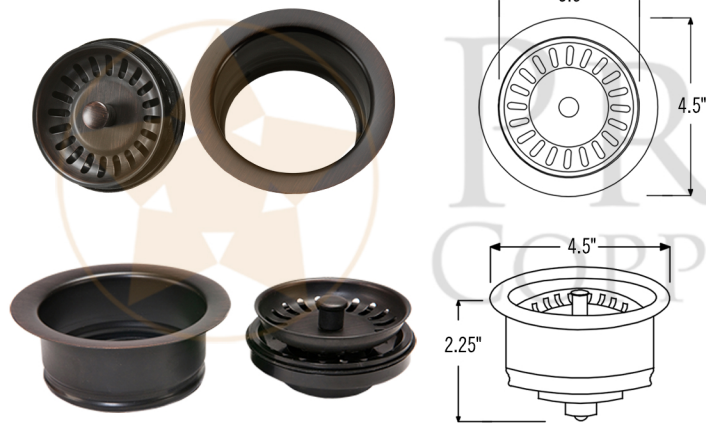

PACKAGE INCLUDES THE FOLLOWING ITEMS:

- 33" Hammered Copper Kitchen Apron 60/40 Double Basin Sink with Short 5" Divider / ORB Finish (Model# KA60DB33229-SD5)
- Single Handle Spring Pull Down Kitchen Faucet / ORB Finish (K-SPD02ORB)
- Solid Brass Soap & Lotion Dispenser / ORB Finish (PCP-701ORB)
- 3.5" Garbage Disposal Drain w/ Basket / ORB Finish (Model# D-130ORB)
- 3.5" Kitchen Basket Strainer Drain / ORB Finish (Model# D-132ORB)
- Oil Rubbed Bronze Installation Silicone (Model# C900-ORB)
- Copper Sink Wax (Model# W900-WAX)

* ORB: Oil Rubbed Bronze

DRAIN #1 DETAILS (Model# D-130ORB)

- 3.5" Deluxe Garbage Disposal Drain w/ Basket
- Color: Oil Rubbed Bronze
- Outer Dimension: 4.5" x 2.25"
- Inner Dimension: 3.5"
- Installation Type: Insinkerator Brand Compatible
- Material: Brass
- Prop 65 Compliant