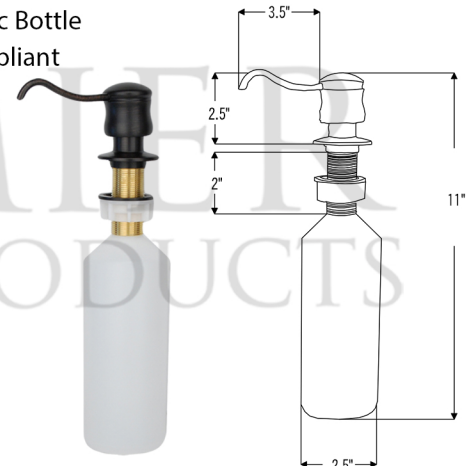

PACKAGE INCLUDES THE FOLLOWING ITEMS:

- * 33" Hammered Copper Kitchen Apron 60/40 Double Basin Sink with Short 5" Divider / ORB Finish (Model# KA60DB33229-SD5)
- * Single Handle Spring Pull Down Kitchen Faucet / ORB Finish (K-SPD02ORB)
- * Solid Brass Soap & Lotion Dispenser / ORB Finish (PCP-701ORB)
- * 3.5" Garbage Disposal Drain w/ Basket / ORB Finish (Model# D-130ORB)
- * 3.5" Kitchen Basket Strainer Drain / ORB Finish (Model# D-132ORB)
- * Oil Rubbed Bronze Installation Silicone (Model# C900-ORB)
- * Copper Sink Wax (Model# W900-WAX)

* ORB: Oil Rubbed Bronze

SINK DETAILS (Model# KA60DB33229-SD5)

- * 33" Hammered Copper Kitchen Apron 60/40 Double Basin Sink with Short 5" Divider
- * Color: Oil Rubbed Bronze | Living Copper
- * Outer Dimension: 33" x 22" x 9"
- * Inner Dimension: L:17.5" x 19" x 9" | R: 12.5" x 19" x 9"
- * Drain Size: 3.5" Standard
- * Material Gauge: 14
- * CODE / STANDARD COMPLIANCE: IAPMO / cUPC LISTED

FAUCET DETAILS (Model# K-SPD02ORB)

- * Single Handle Spring Pull Down Kitchen Faucet
- * Color: Oil Rubbed Bronze
- * Solid Brass Construction
- * Ceramic Disc Cartridges
- * Overall Height: 20.875"
- * Spout Reach: 8.75"
- * 360 Degree Swivel
- * ASME A112.18.1/ CSA B125.1, NSF/ANSI 61, California Lead Plumbing Law, ADA and Prop 65 Compliant

SOAP DISPENSER DETAILS (Model# PCP-701ORB)

- * Deluxe Soap and Lotion Dispenser
- * Color: Oil Rubbed Bronze
- * Solid Brass Head & Plastic Bottle
- * 4" Spout Reach
- * 500 ML Plastic Bottle
- * Prop 65 Compliant