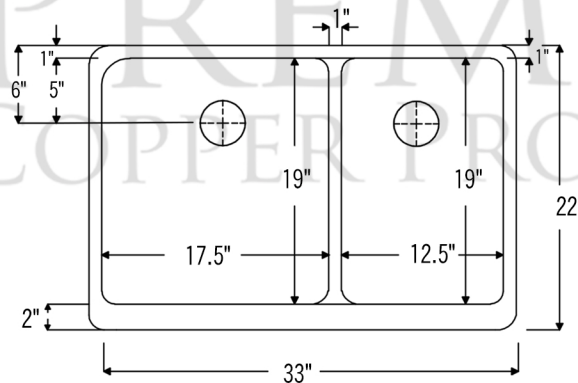

PACKAGE INCLUDES THE FOLLOWING ITEMS:

- * 33" Hammered Copper Kitchen Apron 60/40 Double Basin Sink with Short 5" Divider / ORB Finish (Model# KA60DB33229-SD5)
- * Single Handle Spring Pull Down Kitchen Faucet / ORB Finish (K-SPD02ORB)
- * Solid Brass Soap & Lotion Dispenser / ORB Finish (PCP-701ORB)
- * 3.5" Garbage Disposal Drain w/ Basket / ORB Finish (Model# D-130ORB)
- * 3.5" Kitchen Basket Strainer Drain / ORB Finish (Model# D-132ORB)
- * Oil Rubbed Bronze Installation Silicone (Model# C900-ORB)
- * Copper Sink Wax (Model# W900-WAX)

* ORB: Oil Rubbed Bronze

SINK DETAILS (Model# KA60DB33229-SD5)

- * 33" Hammered Copper Kitchen Apron 60/40 Double Basin Sink with Short 5" Divider
- * Color: Oil Rubbed Bronze | Living Copper
- * Outer Dimension: 33" x 22" x 9"
- * Inner Dimension: L:17.5" x 19" x 9" | R: 12.5" x 19" x 9"
- * Drain Size: 3.5" Standard
- * Material Gauge: 14
- * CODE / STANDARD COMPLIANCE: IAPMO / cUPC LISTED

FAUCET DETAILS (Model# K-SPD02ORB)

- * Single Handle Spring Pull Down Kitchen Faucet
- * Color: Oil Rubbed Bronze
- * Solid Brass Construction
- * Ceramic Disc Cartridges
- * Overall Height: 20.875"
- * Spout Reach: 8.75"
- * 360 Degree Swivel
- * ASME A112.18.1/ CSA B125.1, NSF/ANSI 61, California Lead Plumbing Law, ADA and Prop 65 Compliant

SOAP DISPENSER DETAILS (Model# PCP-701ORB)

- * Deluxe Soap and Lotion Dispenser
- * Color: Oil Rubbed Bronze
- * Solid Brass Head & Plastic Bottle
- * 4" Spout Reach
- * 500 ML Plastic Bottle
- * Prop 65 Compliant