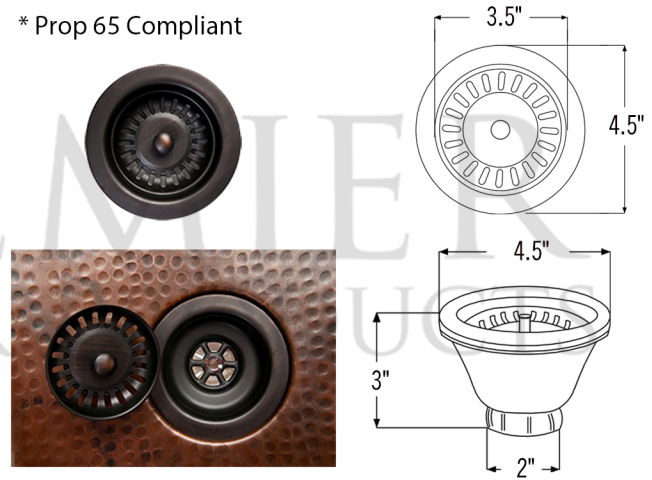

DRAIN #2 DETAILS (Model# D-132ORB)

- 3.5" Kitchen, Prep, Bar Basket Strainer Drain
- Color: Oil Rubbed Bronze
- Outer Dimension: 4.5" x 3"
- Inner Dimension: 3.5"
- Installation Type: Compression
- Material: Brass/PVC
- Prop 65 Compliant