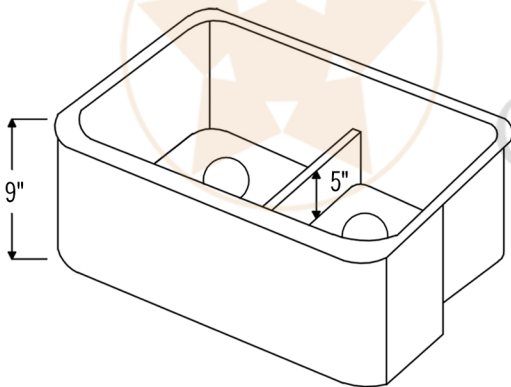

PACKAGE INCLUDES THE FOLLOWING ITEMS:

- * 33" Hammered Copper Kitchen Apron 60/40 Double Basin Sink with Short 5" Divider / ORB Finish (Model# KA60DB33229-SD5)
- * Single Handle Spring Pull Down Kitchen Faucet / ORB Finish (K-SPD02ORB)
- * Solid Brass Soap & Lotion Dispenser / ORB Finish (PCP-701ORB)
- * 3.5" Garbage Disposal Drain w/ Basket / ORB Finish (Model# D-130ORB)
- * 3.5" Kitchen Basket Strainer Drain / ORB Finish (Model# D-132ORB)
- * Oil Rubbed Bronze Installation Silicone (Model# C900-ORB)
- * Copper Sink Wax (Model# W900-WAX)

* ORB: Oil Rubbed Bronze

SINK DETAILS (Model# KA60DB33229-SD5)

- * 33" Hammered Copper Kitchen Apron 60/40 Double Basin Sink with Short 5" Divider
- * Color: Oil Rubbed Bronze | Living Copper
- * Outer Dimension: 33" x 22" x 9"
- * Inner Dimension: L:17.5" x 19" x 9" | R: 12.5" x 19" x 9"
- * Drain Size: 3.5" Standard
- * Material Gauge: 14
- * CODE / STANDARD COMPLIANCE: IAPMO / cUPC LISTED

FAUCET DETAILS (Model# K-SPD02ORB)

- * Single Handle Spring Pull Down Kitchen Faucet
- * Color: Oil Rubbed Bronze
- * Solid Brass Construction
- * Ceramic Disc Cartridges
- * Overall Height: 20.875"
- * Spout Reach: 8.75"
- * 360 Degree Swivel
- * ASME A112.18.1/ CSA B125.1, NSF/ANSI 61, California Lead Plumbing Law, ADA and Prop 65 Compliant

SOAP DISPENSER DETAILS (Model# PCP-701ORB)

- * Deluxe Soap and Lotion Dispenser
- * Color: Oil Rubbed Bronze
- * Solid Brass Head & Plastic Bottle
- * 4" Spout Reach
- * 500 ML Plastic Bottle
- * Prop 65 Compliant