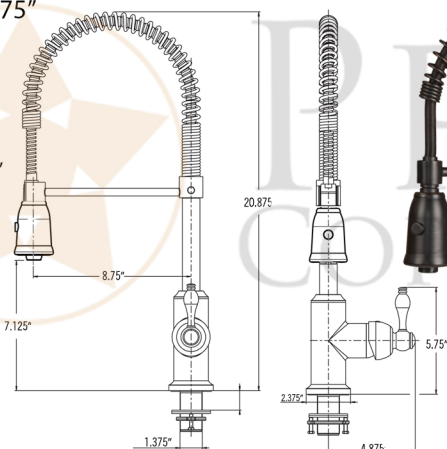

PACKAGE INCLUDES THE FOLLOWING ITEMS:

- * 33" Hammered Copper Kitchen Apron 60/40 Double Basin Sink with Short 5" Divider / ORB Finish (Model# KA60DB33229-SD5)
- * Single Handle Spring Pull Down Kitchen Faucet / ORB Finish (K-SPD02ORB)
- * Solid Brass Soap & Lotion Dispenser / ORB Finish (PCP-701ORB)
- * 3.5" Garbage Disposal Drain w/ Basket / ORB Finish (Model# D-130ORB)
- * 3.5" Kitchen Basket Strainer Drain / ORB Finish (Model# D-132ORB)
- * Oil Rubbed Bronze Installation Silicone (Model# C900-ORB)
- * Copper Sink Wax (Model# W900-WAX)

* ORB: Oil Rubbed Bronze

SINK DETAILS (Model# KA60DB33229-SD5)

- * 33" Hammered Copper Kitchen Apron 60/40 Double Basin Sink with Short 5" Divider
- * Color: Oil Rubbed Bronze | Living Copper
- * Outer Dimension: 33" x 22" x 9"
- * Inner Dimension: L:17.5" x 19" x 9" | R: 12.5" x 19" x 9"
- * Drain Size: 3.5" Standard
- * Material Gauge: 14
- * CODE / STANDARD COMPLIANCE: IAPMO / cUPC LISTED

FAUCET DETAILS (Model# K-SPD02ORB)

- * Single Handle Spring Pull Down Kitchen Faucet
- * Color: Oil Rubbed Bronze
- * Solid Brass Construction
- * Ceramic Disc Cartridges
- * Overall Height: 20.875"
- * Spout Reach: 8.75"
- * 360 Degree Swivel
- * ASME A112.18.1/ CSA B125.1, NSF/ANSI 61, California Lead Plumbing Law, ADA and Prop 65 Compliant

SOAP DISPENSER DETAILS (Model# PCP-701ORB)

- * Deluxe Soap and Lotion Dispenser
- * Color: Oil Rubbed Bronze
- * Solid Brass Head & Plastic Bottle
- * 4" Spout Reach
- * 500 ML Plastic Bottle
- * Prop 65 Compliant