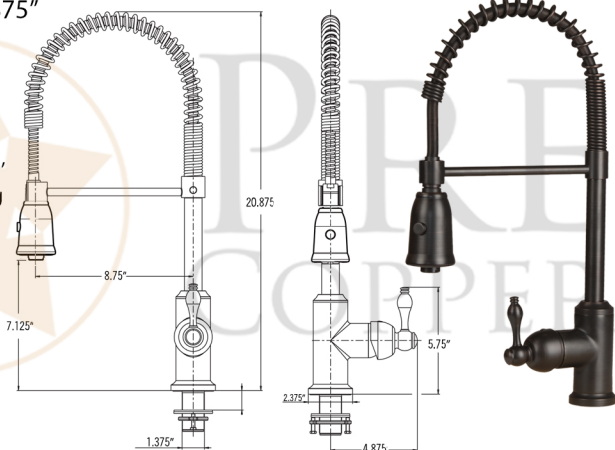

PACKAGE INCLUDES THE FOLLOWING ITEMS:

- * 33" Hammered Copper Kitchen Rounded Apron 50/50 Double Basin Sink (Model# KA50RDB33249)
- * Single Handle Spring Pull Down Kitchen Faucet / ORB Finish (K-SPD02ORB)
- * Solid Brass Soap & Lotion Dispenser / ORB Finish (Model # PCP-701ORB)
- * 3.5" Garbage Disposal Drain w/ Basket / ORB Finish (Model# D-130ORB)
- * 3.5" Kitchen Basket Strainer Drain / ORB Finish (Model# D-132ORB)
- * Oil Rubbed Bronze Installation Silicone (Model# C900-ORB)
- * Copper Sink Wax (Model# W900-WAX)

* ORB: Oil Rubbed Bronze

SINK DETAILS (Model# KA50RDB33249)

- * 33" Hammered Copper Kitchen Rounded Apron 50/50 Double Basin Sink
- * Finish: Oil Rubbed Bronze | Living Copper
- * Outer Dimension: 33" x 24" x 9"
- * Inner Dimension: L: 15" x 21" x 9" | R: 15" x 21" x 9"
- * Rim: Back, Left, Right - 1" / Apron Front - 2"
- * Drain Opening: 3.5" Standard
- * Material Gauge: 14
- * CODE / STANDARD COMPLIANCE: IAPMO / cUPC LISTED

FAUCET DETAILS (Model# K-SPD02ORB)

- * Single Handle Spring Pull Down Kitchen Faucet
- * Color: Oil Rubbed Bronze
- * Solid Brass Construction
- * Ceramic Disc Cartridges
- * Overall Height: 20.875"
- * Spout Reach: 8.75"
- * 360 Degree Swivel
- * ASME A112.18.1/
CSA B125.1, NSF/ANSI 61,
California Lead Plumbing
Law, ADA and Prop 65
Compliant

SOAP DISPENSER DETAILS (Model# PCP-701ORB)

- * Deluxe Soap and Lotion Dispenser
- * Color: Oil Rubbed Bronze
- * Solid Brass Head & Plastic Bottle
- * 4" Spout Reach
- * 500 ML Plastic Bottle
- * Prop 65 Compliant