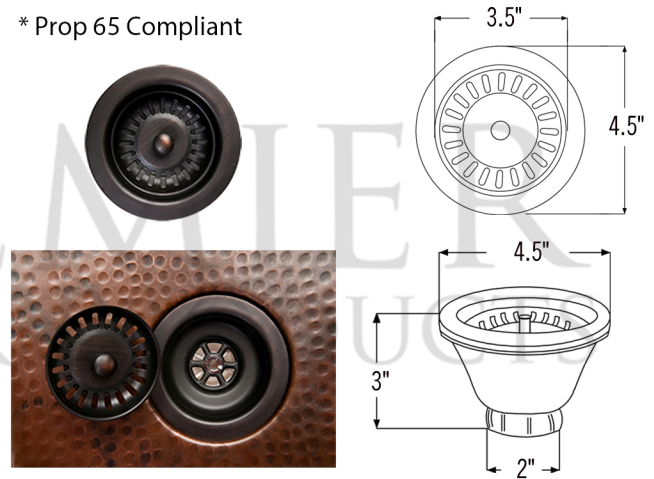

* ORB: Oil Rubbed Bronze

SINK DETAILS (Model# KA50RDB33249)

- * 33" Hammered Copper Kitchen Rounded Apron 50/50 Double Basin Sink
- * Finish: Oil Rubbed Bronze | Living Copper
- * Outer Dimension: 33" x 24" x 9"
- * Inner Dimension: L: 15" x 21" x 9" | R: 15" x 21" x 9"
- * Rim: Back, Left, Right - 1" / Apron Front - 2"
- * Drain Opening: 3.5" Standard
- * Material Gauge: 14
- * CODE / STANDARD COMPLIANCE: IAPMO / cUPC LISTED

FAUCET DETAILS (Model# K-SPD02ORB)

- * Single Handle Spring Pull Down Kitchen Faucet
- * Color: Oil Rubbed Bronze
- * Solid Brass Construction
- * Ceramic Disc Cartridges
- * Overall Height: 20.875"
- * Spout Reach: 8.75"
- * 360 Degree Swivel
- * ASME A112.18.1/
CSA B125.1, NSF/ANSI 61,
California Lead Plumbing
Law, ADA and Prop 65
Compliant

* ORB: Oil Rubbed Bronze

DRAIN #1 DETAILS (Model# D-130ORB)

- * 3.5" Deluxe Garbage Disposal Drain w/ Basket
- * Color: Oil Rubbed Bronze
- * Outer Dimension: 4.5" x 2.25"
- * Inner Dimension: 3.5"
- * Installation Type: Insinkerator Brand Compatible
- * Material: Brass
- * Prop 65 Compliant

SILICONE DETAILS (Model# C900-ORB)

- * Neutral Cure Installation Silicone
- * Size: 4.7 OZ
- * Matches a Variety of Different Styled Sinks and Drains

COPPER SINK WAX DETAILS (Model# W900-WAX)

- * Copper Sink Wax Protectant
- * Made from Natural Bee's Wax
- * No Wax Build Up Ever!
- * Hard Water Protection
- * Works great on a variety of different surfaces: