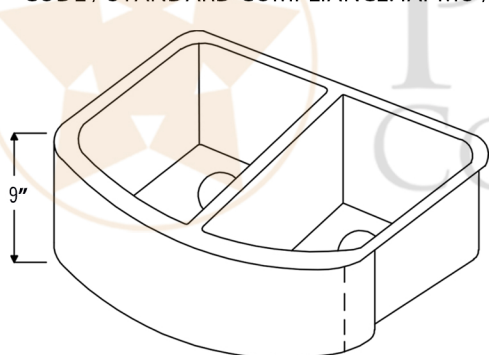

PACKAGE INCLUDES THE FOLLOWING ITEMS:

- * 33" Hammered Copper Kitchen Rounded Apron 50/50 Double Basin Sink (Model# KA50RDB33249)
- * Single Handle Spring Pull Down Kitchen Faucet / ORB Finish (K-SPD02ORB)
- * Solid Brass Soap & Lotion Dispenser / ORB Finish (Model # PCP-701ORB)
- * 3.5" Garbage Disposal Drain w/ Basket / ORB Finish (Model# D-130ORB)
- * 3.5" Kitchen Basket Strainer Drain / ORB Finish (Model# D-132ORB)
- * Oil Rubbed Bronze Installation Silicone (Model# C900-ORB)
- * Copper Sink Wax (Model# W900-WAX)

* ORB: Oil Rubbed Bronze

SINK DETAILS (Model# KA50RDB33249)

- * 33" Hammered Copper Kitchen Rounded Apron 50/50 Double Basin Sink
- * Finish: Oil Rubbed Bronze | Living Copper
- * Outer Dimension: 33" x 24" x 9"
- * Inner Dimension: L: 15" x 21" x 9" | R: 15" x 21" x 9"
- * Rim: Back, Left, Right - 1" / Apron Front - 2"
- * Drain Opening: 3.5" Standard
- * Material Gauge: 14
- * CODE / STANDARD COMPLIANCE: IAPMO / cUPC LISTED

FAUCET DETAILS (Model# K-SPD02ORB)

- * Single Handle Spring Pull Down Kitchen Faucet
- * Color: Oil Rubbed Bronze
- * Solid Brass Construction
- * Ceramic Disc Cartridges
- * Overall Height: 20.875"
- * Spout Reach: 8.75"
- * 360 Degree Swivel
- * ASME A112.18.1/
CSA B125.1, NSF/ANSI 61,
California Lead Plumbing
Law, ADA and Prop 65
Compliant

SOAP DISPENSER DETAILS (Model# PCP-701ORB)

- * Deluxe Soap and Lotion Dispenser
- * Color: Oil Rubbed Bronze
- * Solid Brass Head & Plastic Bottle
- * 4" Spout Reach
- * 500 ML Plastic Bottle
- * Prop 65 Compliant