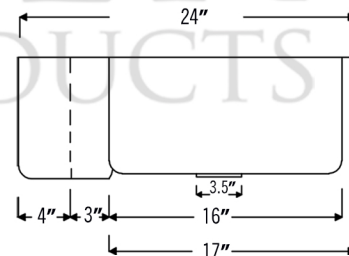

* ORB: Oil Rubbed Bronze

SINK DETAILS (Model# KA50RDB33249)

- * 33" Hammered Copper Kitchen Rounded Apron 50/50 Double Basin Sink
- * Finish: Oil Rubbed Bronze | Living Copper
- * Outer Dimension: 33" x 24" x 9"
- * Inner Dimension: L: 15" x 21" x 9" | R: 15" x 21" x 9"
- * Rim: Back, Left, Right - 1" / Apron Front - 2"
- * Drain Opening: 3.5" Standard
- * Material Gauge: 14
- * CODE / STANDARD COMPLIANCE: IAPMO / cUPC LISTED

FAUCET DETAILS (Model# K-SPD02ORB)

- * Single Handle Spring Pull Down Kitchen Faucet
- * Color: Oil Rubbed Bronze
- * Solid Brass Construction
- * Ceramic Disc Cartridges
- * Overall Height: 20.875"
- * Spout Reach: 8.75"
- * 360 Degree Swivel
- * ASME A112.18.1/
CSA B125.1, NSF/ANSI 61,
California Lead Plumbing
Law, ADA and Prop 65
Compliant

SOAP DISPENSER DETAILS (Model# PCP-701ORB)

- * Deluxe Soap and Lotion Dispenser
- * Color: Oil Rubbed Bronze
- * Solid Brass Head & Plastic Bottle
- * 4" Spout Reach
- * 500 ML Plastic Bottle
- * Prop 65 Compliant