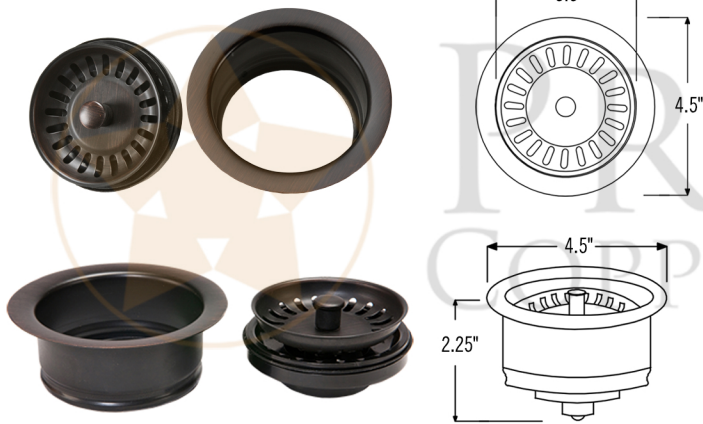

PACKAGE INCLUDES THE FOLLOWING ITEMS:

- 33" Hammered Copper Kitchen Rounded Apron 50/50 Double Basin Sink (Model# KA50RDB33249)
- Single Handle Spring Pull Down Kitchen Faucet / ORB Finish (K-SPD02ORB)
- Solid Brass Soap & Lotion Dispenser / ORB Finish (Model # PCP-701ORB)
- 3.5" Garbage Disposal Drain w/ Basket / ORB Finish (Model# D-130ORB)
- 3.5" Kitchen Basket Strainer Drain / ORB Finish (Model# D-132ORB)
- Oil Rubbed Bronze Installation Silicone (Model# C900-ORB)
- Copper Sink Wax (Model# W900-WAX)

* ORB: Oil Rubbed Bronze

DRAIN #1 DETAILS (Model# D-130ORB)

- 3.5" Deluxe Garbage Disposal Drain w/ Basket
- Color: Oil Rubbed Bronze
- Outer Dimension: 4.5" x 2.25"
- Inner Dimension: 3.5"
- Installation Type: Insinkerator Brand Compatible
- Material: Brass
- Prop 65 Compliant