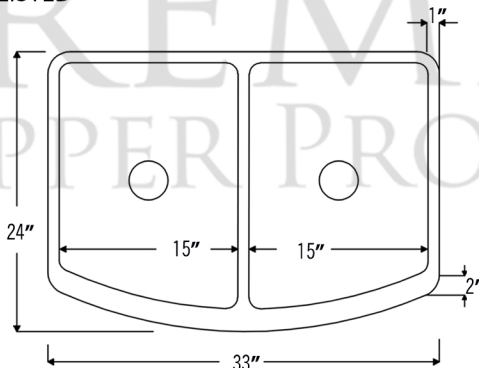

PACKAGE INCLUDES THE FOLLOWING ITEMS:

- * 33" Hammered Copper Kitchen Rounded Apron 50/50 Double Basin Sink (Model# KA50RDB33249)
- * Single Handle Spring Pull Down Kitchen Faucet / ORB Finish (K-SPD02ORB)
- * Solid Brass Soap & Lotion Dispenser / ORB Finish (Model # PCP-701ORB)
- * 3.5" Garbage Disposal Drain w/ Basket / ORB Finish (Model# D-130ORB)
- * 3.5" Kitchen Basket Strainer Drain / ORB Finish (Model# D-132ORB)
- * Oil Rubbed Bronze Installation Silicone (Model# C900-ORB)
- * Copper Sink Wax (Model# W900-WAX)

* ORB: Oil Rubbed Bronze

SINK DETAILS (Model# KA50RDB33249)

- * 33" Hammered Copper Kitchen Rounded Apron 50/50 Double Basin Sink
- * Finish: Oil Rubbed Bronze | Living Copper
- * Outer Dimension: 33" x 24" x 9"
- * Inner Dimension: L: 15" x 21" x 9" | R: 15" x 21" x 9"
- * Rim: Back, Left, Right - 1" / Apron Front - 2"
- * Drain Opening: 3.5" Standard
- * Material Gauge: 14
- * CODE / STANDARD COMPLIANCE: IAPMO / cUPC LISTED

FAUCET DETAILS (Model# K-SPD02ORB)

- * Single Handle Spring Pull Down Kitchen Faucet
- * Color: Oil Rubbed Bronze
- * Solid Brass Construction
- * Ceramic Disc Cartridges
- * Overall Height: 20.875"
- * Spout Reach: 8.75"
- * 360 Degree Swivel
- * ASME A112.18.1/
CSA B125.1, NSF/ANSI 61,
California Lead Plumbing
Law, ADA and Prop 65
Compliant

SOAP DISPENSER DETAILS (Model# PCP-701ORB)

- * Deluxe Soap and Lotion Dispenser
- * Color: Oil Rubbed Bronze
- * Solid Brass Head & Plastic Bottle
- * 4" Spout Reach
- * 500 ML Plastic Bottle
- * Prop 65 Compliant