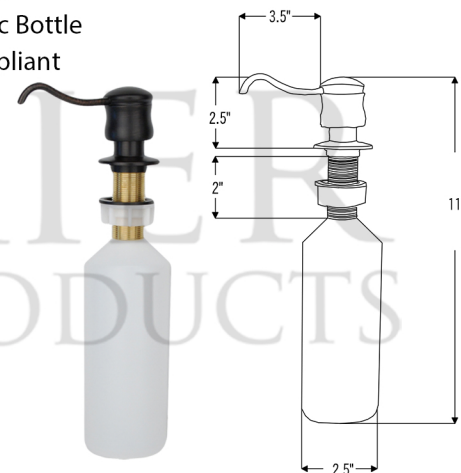

PACKAGE INCLUDES THE FOLLOWING ITEMS:

- * 33" Hammered Copper Kitchen Rounded Apron 50/50 Double Basin Sink (Model# KA50RDB33249)
- * Single Handle Spring Pull Down Kitchen Faucet / ORB Finish (K-SPD02ORB)
- * Solid Brass Soap & Lotion Dispenser / ORB Finish (Model # PCP-701ORB)
- * 3.5" Garbage Disposal Drain w/ Basket / ORB Finish (Model# D-130ORB)
- * 3.5" Kitchen Basket Strainer Drain / ORB Finish (Model# D-132ORB)
- * Oil Rubbed Bronze Installation Silicone (Model# C900-ORB)
- * Copper Sink Wax (Model# W900-WAX)

* ORB: Oil Rubbed Bronze

SINK DETAILS (Model# KA50RDB33249)

- * 33" Hammered Copper Kitchen Rounded Apron 50/50 Double Basin Sink
- * Finish: Oil Rubbed Bronze | Living Copper
- * Outer Dimension: 33" x 24" x 9"
- * Inner Dimension: L: 15" x 21" x 9" | R: 15" x 21" x 9"
- * Rim: Back, Left, Right - 1" / Apron Front - 2"
- * Drain Opening: 3.5" Standard
- * Material Gauge: 14
- * CODE / STANDARD COMPLIANCE: IAPMO / cUPC LISTED

FAUCET DETAILS (Model# K-SPD02ORB)

- * Single Handle Spring Pull Down Kitchen Faucet
- * Color: Oil Rubbed Bronze
- * Solid Brass Construction
- * Ceramic Disc Cartridges
- * Overall Height: 20.875"
- * Spout Reach: 8.75"
- * 360 Degree Swivel
- * ASME A112.18.1/
CSA B125.1, NSF/ANSI 61,
California Lead Plumbing
Law, ADA and Prop 65
Compliant

SOAP DISPENSER DETAILS (Model# PCP-701ORB)

- * Deluxe Soap and Lotion Dispenser
- * Color: Oil Rubbed Bronze
- * Solid Brass Head & Plastic Bottle
- * 4" Spout Reach
- * 500 ML Plastic Bottle
- * Prop 65 Compliant