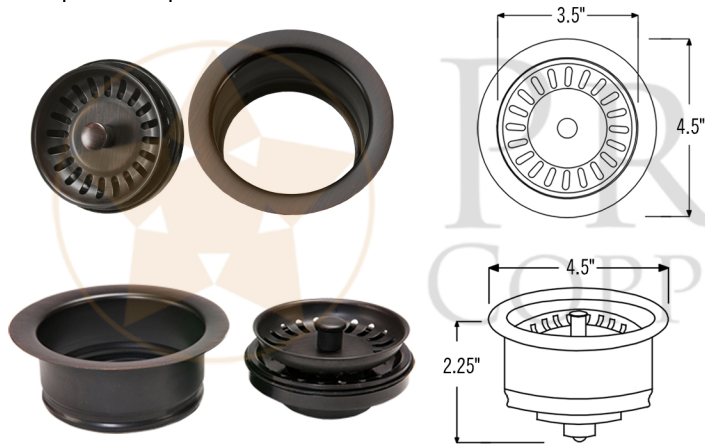

PACKAGE INCLUDES THE FOLLOWING ITEMS:

- * 33" Hammered Copper Kitchen Single Basin Sink (Model# KSDB33199)
- * 3.5" Garbage Disposal Drain w/ Basket / ORB Finish (Model# D-130ORB)
- * Oil Rubbed Bronze Installation Silicone (Model# C900-ORB)
- * Copper Sink Wax (Model# W900-WAX)

* ORB: Oil Rubbed Bronze

SINK DETAILS (Model# KSDB33199)

- * 33" Hammered Copper Kitchen Single Basin Sink
- * Color: Oil Rubbed Bronze
- * Outer Dimension: 33" x 19" x 9"
- * Inner Dimension: 31" x 17" x 9"
- * Rim: 1"
- * Drain Opening: 3.5" Standard
- * Material Gauge: 14
- * CODE / STANDARD COMPLIANCE: IAPMO / cUPC LISTED

* ORB: Oil Rubbed Bronze

DRAIN DETAILS (Model# D-130ORB)

- * 3.5" Deluxe Garbage Disposal Drain w/ Basket
- * Color: Oil Rubbed Bronze
- * Outer Dimension: 4.5" x 2.25"
- * Inner Dimension: 3.5"
- * Installation Type: Insinkerator Brand Compatible
- * Material: Brass
- * Prop 65 Compliant