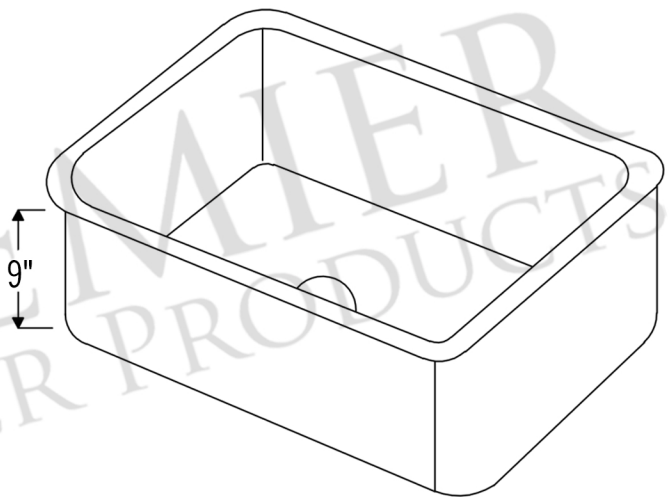

PACKAGE INCLUDES THE FOLLOWING ITEMS:

- * 33" Hammered Copper Kitchen Single Basin Sink (Model# KSDB33199)
- * 3.5" Garbage Disposal Drain w/ Basket / ORB Finish (Model# D-130ORB)
- * Oil Rubbed Bronze Installation Silicone (Model# C900-ORB)
- * Copper Sink Wax (Model# W900-WAX)

* ORB: Oil Rubbed Bronze

SINK DETAILS (Model# KSDB33199)

- * 33" Hammered Copper Kitchen Single Basin Sink
- * Color: Oil Rubbed Bronze
- * Outer Dimension: 33" x 19" x 9"
- * Inner Dimension: 31" x 17" x 9"
- * Rim: 1"
- * Drain Opening: 3.5" Standard
- * Material Gauge: 14
- * CODE / STANDARD COMPLIANCE: IAPMO / cUPC LISTED

* ORB: Oil Rubbed Bronze

DRAIN DETAILS (Model# D-130ORB)

- * 3.5" Deluxe Garbage Disposal Drain w/ Basket
- * Color: Oil Rubbed Bronze
- * Outer Dimension: 4.5" x 2.25"
- * Inner Dimension: 3.5"
- * Installation Type: Insinkerator Brand Compatible
- * Material: Brass
- * Prop 65 Compliant