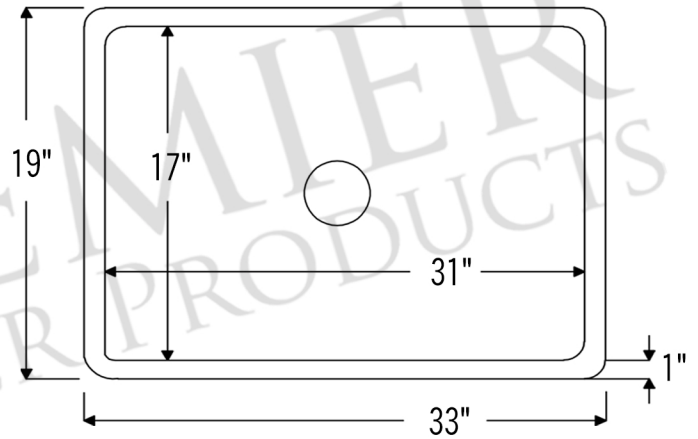

PACKAGE INCLUDES THE FOLLOWING ITEMS:

- * 33" Hammered Copper Kitchen Single Basin Sink (Model# KSDB33199)
- * 3.5" Garbage Disposal Drain w/ Basket / ORB Finish (Model# D-130ORB)
- * Oil Rubbed Bronze Installation Silicone (Model# C900-ORB)
- * Copper Sink Wax (Model# W900-WAX)

* ORB: Oil Rubbed Bronze

SINK DETAILS (Model# KSDB33199)

- * 33" Hammered Copper Kitchen Single Basin Sink
- * Color: Oil Rubbed Bronze
- * Outer Dimension: 33" x 19" x 9"
- * Inner Dimension: 31" x 17" x 9"
- * Rim: 1"
- * Drain Opening: 3.5" Standard
- * Material Gauge: 14
- * CODE / STANDARD COMPLIANCE: IAPMO / cUPC LISTED

* ORB: Oil Rubbed Bronze

DRAIN DETAILS (Model# D-130ORB)

- * 3.5" Deluxe Garbage Disposal Drain w/ Basket
- * Color: Oil Rubbed Bronze
- * Outer Dimension: 4.5" x 2.25"
- * Inner Dimension: 3.5"
- * Installation Type: Insinkerator Brand Compatible
- * Material: Brass
- * Prop 65 Compliant

PREMIER
COPPER PRODUCTS

SILICONE DETAILS (Model# C900-ORB)

- * Neutral Cure Installation Silicone
- * Size: 4.7 OZ
- * Matches a Variety of Different Styled Sinks and Drains

COPPER SINK WAX DETAILS (Model# W900-WAX)