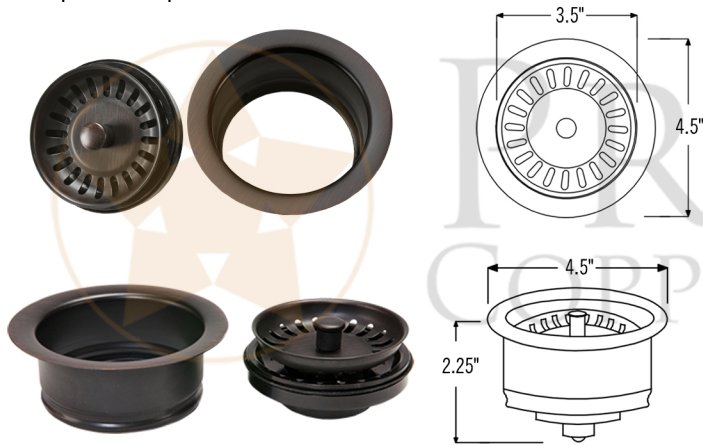

PACKAGE INCLUDES THE FOLLOWING ITEMS:

- * 30" Hammered Copper Kitchen Rounded Apron Single Basin Sink (Model# KASRDB30249)
- * 3.5" Garbage Disposal Drain w/ Basket / ORB Finish (Model# D-130ORB)
- * Oil Rubbed Bronze Installation Silicone (Model# C900-ORB)
- * Copper Sink Wax (Model# W900-WAX)

* ORB: Oil Rubbed Bronze

SINK DETAILS (Model# KASRDB30249)

- * 30" Hammered Copper Kitchen Rounded Apron Single Basin Sink
- * Color: Oil Rubbed Bronze
- * Outer Dimension: 30" x 24" x 9"
- * Inner Dimension: 28" x 21" x 9"
- * Rim: Left, Back, Right - 1" / Front - 2"
- * Drain Opening: 3.5" Standard
- * Material Gauge: 14
- * CODE / STANDARD COMPLIANCE: IAPMO / cUPC LISTED

* ORB: Oil Rubbed Bronze

DRAIN DETAILS (Model# D-130ORB)

- * 3.5" Deluxe Garbage Disposal Drain w/ Basket
- * Color: Oil Rubbed Bronze
- * Outer Dimension: 4.5" x 2.25"
- * Inner Dimension: 3.5"
- * Installation Type: Insinkerator Brand Compatible
- * Material: Brass
- * Prop 65 Compliant