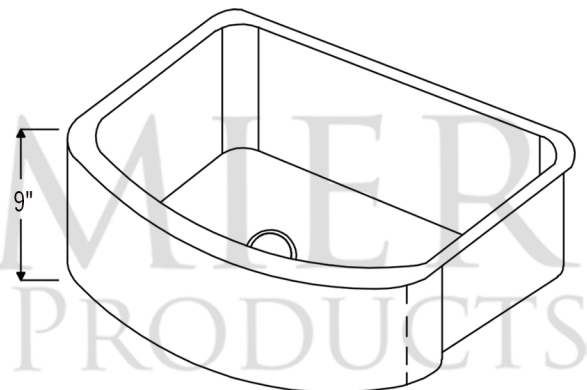

PACKAGE INCLUDES THE FOLLOWING ITEMS:

- * 30" Hammered Copper Kitchen Rounded Apron Single Basin Sink (Model# KASRDB30249)
- * 3.5" Garbage Disposal Drain w/ Basket / ORB Finish (Model# D-130ORB)
- * Oil Rubbed Bronze Installation Silicone (Model# C900-ORB)
- * Copper Sink Wax (Model# W900-WAX)

* ORB: Oil Rubbed Bronze

SINK DETAILS (Model# KASRDB30249)

- * 30" Hammered Copper Kitchen Rounded Apron Single Basin Sink
- * Color: Oil Rubbed Bronze
- * Outer Dimension: 30" x 24" x 9"
- * Inner Dimension: 28" x 21" x 9"
- * Rim: Left, Back, Right - 1" / Front - 2"
- * Drain Opening: 3.5" Standard
- * Material Gauge: 14
- * CODE / STANDARD COMPLIANCE: IAPMO / cUPC LISTED

* ORB: Oil Rubbed Bronze

DRAIN DETAILS (Model# D-130ORB)

- * 3.5" Deluxe Garbage Disposal Drain w/ Basket
- * Color: Oil Rubbed Bronze
- * Outer Dimension: 4.5" x 2.25"
- * Inner Dimension: 3.5"
- * Installation Type: Insinkerator Brand Compatible
- * Material: Brass
- * Prop 65 Compliant