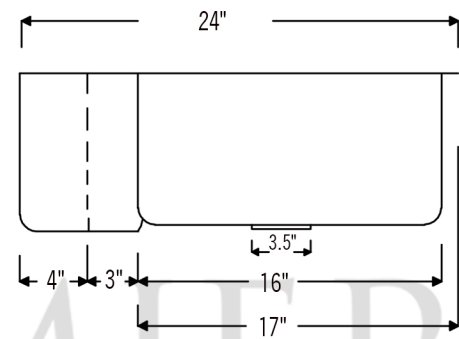

* ORB: Oil Rubbed Bronze

SINK DETAILS (Model# KASRDB30249)

- * 30" Hammered Copper Kitchen Rounded Apron Single Basin Sink
- * Color: Oil Rubbed Bronze
- * Outer Dimension: 30" x 24" x 9"
- * Inner Dimension: 28" x 21" x 9"
- * Rim: Left, Back, Right - 1" / Front - 2"
- * Drain Opening: 3.5" Standard
- * Material Gauge: 14
- * CODE / STANDARD COMPLIANCE: IAPMO / cUPC LISTED

* ORB: Oil Rubbed Bronze

DRAIN DETAILS (Model# D-130ORB)

- * 3.5" Deluxe Garbage Disposal Drain w/ Basket
- * Color: Oil Rubbed Bronze
- * Outer Dimension: 4.5" x 2.25"
- * Inner Dimension: 3.5"
- * Installation Type: Insinkerator Brand Compatible
- * Material: Brass
- * Prop 65 Compliant

PREMIER
COPPER PRODUCTS

SILICONE DETAILS (Model# C900-ORB)

- * Neutral Cure Installation Silicone
- * Size: 4.7 OZ
- * Matches a Variety of Different Styled Sinks and Drains

COPPER SINK WAX DETAILS (Model# W900-WAX)