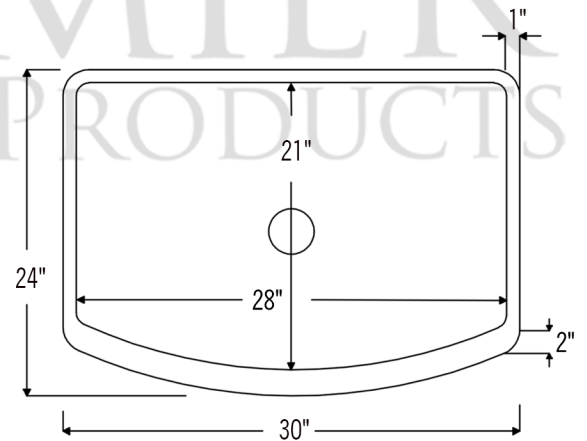

PACKAGE INCLUDES THE FOLLOWING ITEMS:

- * 30" Hammered Copper Kitchen Rounded Apron Single Basin Sink (Model# KASRDB30249)
- * 3.5" Garbage Disposal Drain w/ Basket / ORB Finish (Model# D-130ORB)
- * Oil Rubbed Bronze Installation Silicone (Model# C900-ORB)
- * Copper Sink Wax (Model# W900-WAX)

* ORB: Oil Rubbed Bronze

SINK DETAILS (Model# KASRDB30249)

- * 30" Hammered Copper Kitchen Rounded Apron Single Basin Sink
- * Color: Oil Rubbed Bronze
- * Outer Dimension: 30" x 24" x 9"
- * Inner Dimension: 28" x 21" x 9"
- * Rim: Left, Back, Right - 1" / Front - 2"
- * Drain Opening: 3.5" Standard
- * Material Gauge: 14
- * CODE / STANDARD COMPLIANCE: IAPMO / cUPC LISTED

* ORB: Oil Rubbed Bronze

DRAIN DETAILS (Model# D-130ORB)

- * 3.5" Deluxe Garbage Disposal Drain w/ Basket
- * Color: Oil Rubbed Bronze
- * Outer Dimension: 4.5" x 2.25"
- * Inner Dimension: 3.5"
- * Installation Type: Insinkerator Brand Compatible
- * Material: Brass
- * Prop 65 Compliant

PREMIER
COPPER PRODUCTS

SILICONE DETAILS (Model# C900-ORB)

- * Neutral Cure Installation Silicone
- * Size: 4.7 OZ
- * Matches a Variety of Different Styled Sinks and Drains

COPPER SINK WAX DETAILS (Model# W900-WAX)