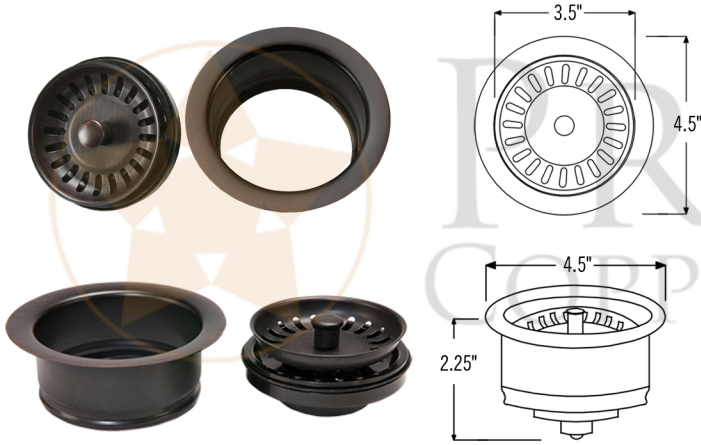

PACKAGE INCLUDES THE FOLLOWING ITEMS:

- * 33" Hammered Copper Kitchen Apron Single Basin Sink (Model# KASDB33229)
- * 3.5" Garbage Disposal Drain w/ Basket / ORB Finish (Model# D-130ORB)
- * Oil Rubbed Bronze Installation Silicone (Model# C900-ORB)
- * Copper Sink Wax (Model# W900-WAX)

* ORB: Oil Rubbed Bronze

SINK DETAILS (Model# KASDB33229)

- * 33" Hammered Copper Kitchen Apron Single Basin Sink
- * Color: Oil Rubbed Bronze
- * Outer Dimension: 33" x 22" x 9"
- * Inner Dimension: 31" x 19" x 9"
- * Rim: Left, Back, Right - 1" / Front - 2"
- * Drain Opening: 3.5" Standard
- * Material Gauge: 14
- * CODE / STANDARD COMPLIANCE: IAPMO / cUPC LISTED

* ORB: Oil Rubbed Bronze

DRAIN DETAILS (Model# D-130ORB)

- * 3.5" Deluxe Garbage Disposal Drain w/ Basket
- * Color: Oil Rubbed Bronze
- * Outer Dimension: 4.5" x 2.25"
- * Inner Dimension: 3.5"
- * Installation Type: Insinkerator Brand Compatible
- * Material: Brass
- * Prop 65 Compliant