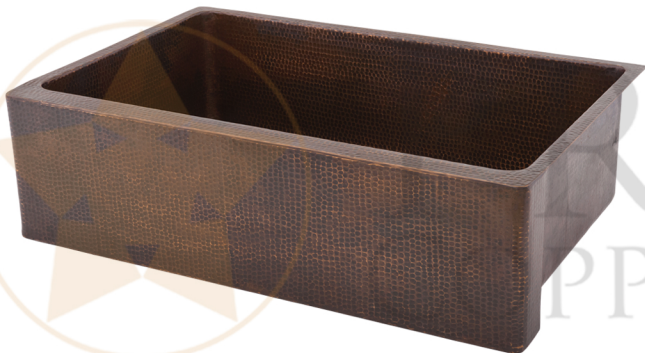

PACKAGE INCLUDES THE FOLLOWING ITEMS:

- * 33" Hammered Copper Kitchen Apron Single Basin Sink (Model# KASDB33229)
- * 3.5" Garbage Disposal Drain w/ Basket / ORB Finish (Model# D-130ORB)
- * Oil Rubbed Bronze Installation Silicone (Model# C900-ORB)
- * Copper Sink Wax (Model# W900-WAX)

* ORB: Oil Rubbed Bronze

SINK DETAILS (Model# KASDB33229)

- * 33" Hammered Copper Kitchen Apron Single Basin Sink
- * Color: Oil Rubbed Bronze
- * Outer Dimension: 33" x 22" x 9"
- * Inner Dimension: 31" x 19" x 9"
- * Rim: Left, Back, Right - 1" / Front - 2"
- * Drain Opening: 3.5" Standard
- * Material Gauge: 14
- * CODE / STANDARD COMPLIANCE: IAPMO / cUPC LISTED

* ORB: Oil Rubbed Bronze

DRAIN DETAILS (Model# D-130ORB)

- * 3.5" Deluxe Garbage Disposal Drain w/ Basket
- * Color: Oil Rubbed Bronze
- * Outer Dimension: 4.5" x 2.25"
- * Inner Dimension: 3.5"
- * Installation Type: Insinkerator Brand Compatible
- * Material: Brass
- * Prop 65 Compliant