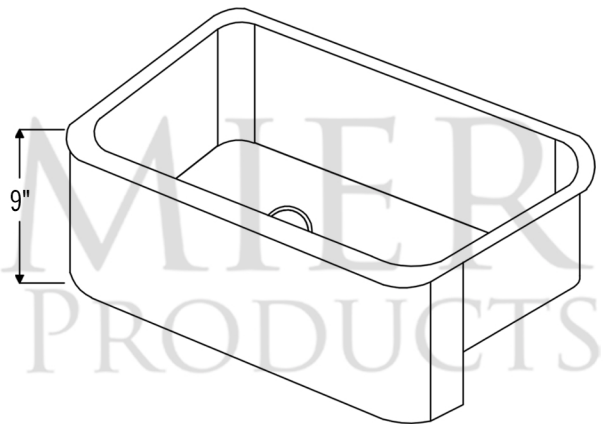

PACKAGE INCLUDES THE FOLLOWING ITEMS:

- * 33" Hammered Copper Kitchen Apron Single Basin Sink (Model# KASDB33229)
- * 3.5" Garbage Disposal Drain w/ Basket / ORB Finish (Model# D-130ORB)
- * Oil Rubbed Bronze Installation Silicone (Model# C900-ORB)
- * Copper Sink Wax (Model# W900-WAX)

* ORB: Oil Rubbed Bronze

SINK DETAILS (Model# KASDB33229)

- * 33" Hammered Copper Kitchen Apron Single Basin Sink
- * Color: Oil Rubbed Bronze
- * Outer Dimension: 33" x 22" x 9"
- * Inner Dimension: 31" x 19" x 9"
- * Rim: Left, Back, Right - 1" / Front - 2"
- * Drain Opening: 3.5" Standard
- * Material Gauge: 14
- * CODE / STANDARD COMPLIANCE: IAPMO / cUPC LISTED

* ORB: Oil Rubbed Bronze

DRAIN DETAILS (Model# D-130ORB)

- * 3.5" Deluxe Garbage Disposal Drain w/ Basket
- * Color: Oil Rubbed Bronze
- * Outer Dimension: 4.5" x 2.25"
- * Inner Dimension: 3.5"
- * Installation Type: Insinkerator Brand Compatible
- * Material: Brass
- * Prop 65 Compliant