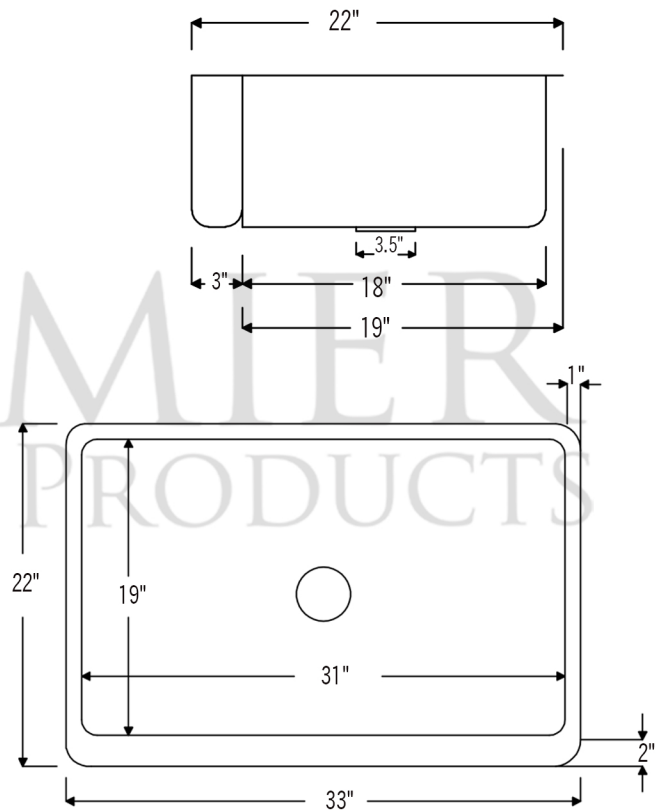

PACKAGE INCLUDES THE FOLLOWING ITEMS:

- * 33" Hammered Copper Kitchen Apron Single Basin Sink (Model# KASDB33229)
- * 3.5" Garbage Disposal Drain w/ Basket / ORB Finish (Model# D-130ORB)
- * Oil Rubbed Bronze Installation Silicone (Model# C900-ORB)
- * Copper Sink Wax (Model# W900-WAX)

* ORB: Oil Rubbed Bronze

SINK DETAILS (Model# KASDB33229)

- * 33" Hammered Copper Kitchen Apron Single Basin Sink
- * Color: Oil Rubbed Bronze
- * Outer Dimension: 33" x 22" x 9"
- * Inner Dimension: 31" x 19" x 9"
- * Rim: Left, Back, Right - 1" / Front - 2"
- * Drain Opening: 3.5" Standard
- * Material Gauge: 14
- * CODE / STANDARD COMPLIANCE: IAPMO / cUPC LISTED

* ORB: Oil Rubbed Bronze

DRAIN DETAILS (Model# D-130ORB)

- * 3.5" Deluxe Garbage Disposal Drain w/ Basket
- * Color: Oil Rubbed Bronze
- * Outer Dimension: 4.5" x 2.25"
- * Inner Dimension: 3.5"
- * Installation Type: Insinkerator Brand Compatible
- * Material: Brass
- * Prop 65 Compliant

SILICONE DETAILS (Model# C900-ORB)

- * Neutral Cure Installation Silicone
- * Size: 4.7 OZ
- * Matches a Variety of Different Styled Sinks and Drains

COPPER SINK WAX DETAILS (Model# W900-WAX)

- * Copper Sink Wax Protectant
- * Made from Natural Bee's Wax
- * No Wax Build Up Ever!
- * Hard Water Protection
- * Works great on a variety of different surfaces: