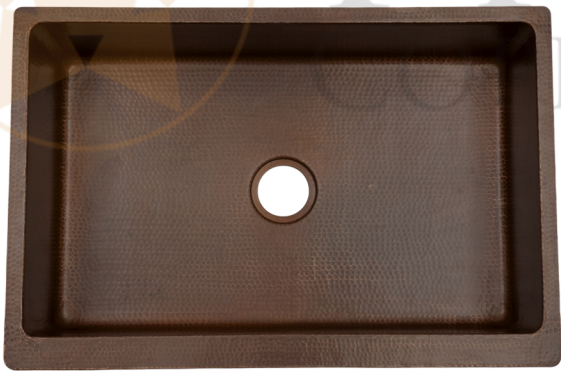

PACKAGE INCLUDES THE FOLLOWING ITEMS:

- * 33" Hammered Copper Kitchen Apron Single Basin Sink (Model# KASDB33229)
- * 3.5" Garbage Disposal Drain w/ Basket / ORB Finish (Model# D-130ORB)
- * Oil Rubbed Bronze Installation Silicone (Model# C900-ORB)
- * Copper Sink Wax (Model# W900-WAX)

* ORB: Oil Rubbed Bronze

SINK DETAILS (Model# KASDB33229)

- * 33" Hammered Copper Kitchen Apron Single Basin Sink
- * Color: Oil Rubbed Bronze
- * Outer Dimension: 33" x 22" x 9"
- * Inner Dimension: 31" x 19" x 9"
- * Rim: Left, Back, Right - 1" / Front - 2"
- * Drain Opening: 3.5" Standard
- * Material Gauge: 14
- * CODE / STANDARD COMPLIANCE: IAPMO / cUPC LISTED

* ORB: Oil Rubbed Bronze

DRAIN DETAILS (Model# D-130ORB)

- * 3.5" Deluxe Garbage Disposal Drain w/ Basket
- * Color: Oil Rubbed Bronze
- * Outer Dimension: 4.5" x 2.25"
- * Inner Dimension: 3.5"
- * Installation Type: Insinkerator Brand Compatible
- * Material: Brass
- * Prop 65 Compliant