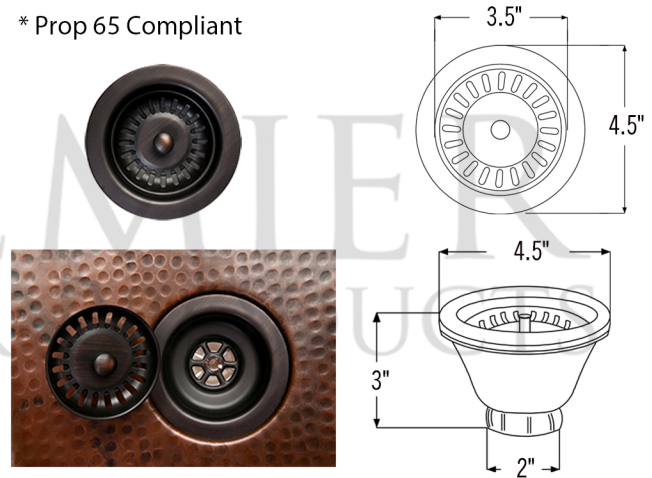

* ORB: Oil Rubbed Bronze

SINK DETAILS (Model# KA60DB33229S-NB)

- * 33" Hammered Copper Kitchen 60/40 Apron Double Basin Sink with Scroll Design and Apron Front Nickel Background
- * Color: Oil Rubbed Bronze & Nickel
- * Outer Dimension: 33" x 22" x 9"
- * Inner Dimension: Left: 17.5" x 19" x 9" | Right: 12.5" x 19" x 9"
- * Rim: Left, Back, Right - 1" / Front - 2"
- * Drain Opening: 3.5" Standard
- * Material Gauge: 14
- * CODE / STANDARD COMPLIANCE: IAPMO / cUPC LISTED

PACKAGE INCLUDES THE FOLLOWING ITEMS:

- * 33" Hammered Copper Kitchen 60/40 Apron Double Basin Sink with Scroll Design and Apron Front Nickel Background (Model# KA60DB33229S-NB)
- * 3.5" Garbage Disposal Drain w/ Basket / ORB Finish (Model# D-130ORB)
- * 3.5" Kitchen Basket Strainer Drain / ORB Finish (Model# D-132ORB)
- * Oil Rubbed Bronze Installation Silicone (Model# C900-ORB)
- * Copper Sink Wax (Model# W900-WAX)

* ORB: Oil Rubbed Bronze

DRAIN #1 DETAILS (Model# D-130ORB)

- * 3.5" Deluxe Garbage Disposal Drain w/ Basket
- * Color: Oil Rubbed Bronze
- * Outer Dimension: 4.5" x 2.25"
- * Inner Dimension: 3.5"
- * Installation Type: Insinkerator Brand Compatible
- * Material: Brass
- * Prop 65 Compliant

SILICONE DETAILS (Model# C900-ORB)

- * Neutral Cure Installation Silicone
- * Size: 4.7 OZ
- * Matches a Variety of Different Styled Sinks and Drains

COPPER SINK WAX DETAILS (Model# W900-WAX)

- * Copper Sink Wax Protectant
- * Made from Natural Bee's Wax
- * No Wax Build Up Ever!
- * Hard Water Protection
- * Works great on a variety of different surfaces: