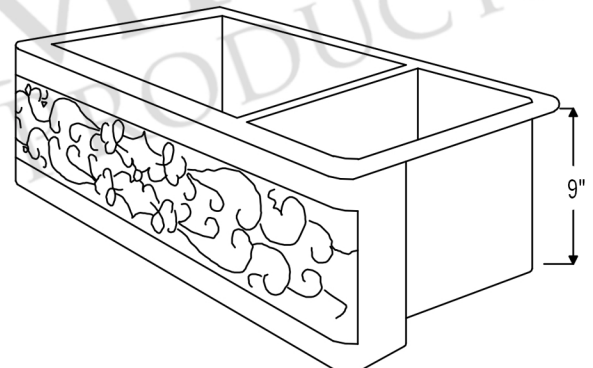

PACKAGE INCLUDES THE FOLLOWING ITEMS:

- * 33" Hammered Copper Kitchen 60/40 Apron Double Basin Sink with Scroll Design and Apron Front Nickel Background (Model# KA60DB33229S - NB)
- * 3.5" Garbage Disposal Drain w/ Basket / ORB Finish (Model# D-130ORB)
- * 3.5" Kitchen Basket Strainer Drain / ORB Finish (Model# D-132ORB)
- * Oil Rubbed Bronze Installation Silicone (Model# C900-ORB)
- * Copper Sink Wax (Model# W900-WAX)

* ORB: Oil Rubbed Bronze

SINK DETAILS (Model# KA60DB33229S-NB)

- * 33" Hammered Copper Kitchen 60/40 Apron Double Basin Sink with Scroll Design and Apron Front Nickel Background
- * Color: Oil Rubbed Bronze & Nickel
- * Outer Dimension: 33" x 22" x 9"
- * Inner Dimension: Left: 17.5" x 19" x 9" | Right: 12.5" x 19" x 9"
- * Rim: Left, Back, Right - 1" / Front - 2"
- * Drain Opening: 3.5" Standard
- * Material Gauge: 14
- * CODE / STANDARD COMPLIANCE: IAPMO / cUPC LISTED

PACKAGE INCLUDES THE FOLLOWING ITEMS:

- * 33" Hammered Copper Kitchen 60/40 Apron Double Basin Sink with Scroll Design and Apron Front Nickel Background (Model# KA60DB33229S-NB)
- * 3.5" Garbage Disposal Drain w/ Basket / ORB Finish (Model# D-130ORB)
- * 3.5" Kitchen Basket Strainer Drain / ORB Finish (Model# D-132ORB)
- * Oil Rubbed Bronze Installation Silicone (Model# C900-ORB)
- * Copper Sink Wax (Model# W900-WAX)

* ORB: Oil Rubbed Bronze

DRAIN #1 DETAILS (Model# D-130ORB)

- * 3.5" Deluxe Garbage Disposal Drain w/ Basket
- * Color: Oil Rubbed Bronze
- * Outer Dimension: 4.5" x 2.25"
- * Inner Dimension: 3.5"
- * Installation Type: Insinkerator Brand Compatible
- * Material: Brass
- * Prop 65 Compliant