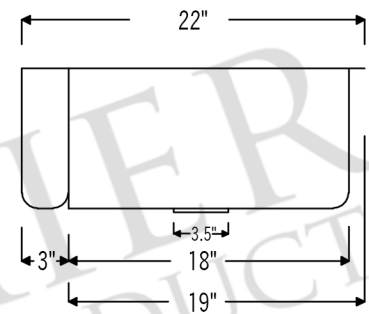

* ORB: Oil Rubbed Bronze

SINK DETAILS (Model# KA60DB33229S-NB)

- * 33" Hammered Copper Kitchen 60/40 Apron Double Basin Sink with Scroll Design and Apron Front Nickel Background
- * Color: Oil Rubbed Bronze & Nickel
- * Outer Dimension: 33" x 22" x 9"
- * Inner Dimension: Left: 17.5" x 19" x 9" | Right: 12.5" x 19" x 9"
- * Rim: Left, Back, Right - 1" / Front - 2"
- * Drain Opening: 3.5" Standard
- * Material Gauge: 14
- * CODE / STANDARD COMPLIANCE: IAPMO / cUPC LISTED