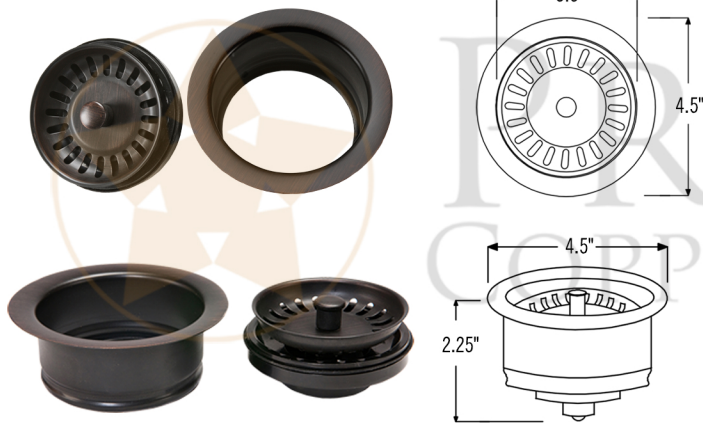

PACKAGE INCLUDES THE FOLLOWING ITEMS:

- * 33" Hammered Copper Kitchen 60/40 Apron Double Basin Sink with Scroll Design and Apron Front Nickel Background (Model# KA60DB33229S - NB)
- * 3.5" Garbage Disposal Drain w/ Basket / ORB Finish (Model# D-130ORB)
- * 3.5" Kitchen Basket Strainer Drain / ORB Finish (Model# D-132ORB)
- * Oil Rubbed Bronze Installation Silicone (Model# C900-ORB)
- * Copper Sink Wax (Model# W900-WAX)

* ORB: Oil Rubbed Bronze

SINK DETAILS (Model# KA60DB33229S-NB)

- * 33" Hammered Copper Kitchen 60/40 Apron Double Basin Sink with Scroll Design and Apron Front Nickel Background
- * Color: Oil Rubbed Bronze & Nickel
- * Outer Dimension: 33" x 22" x 9"
- * Inner Dimension: Left: 17.5" x 19" x 9" | Right: 12.5" x 19" x 9"
- * Rim: Left, Back, Right - 1" / Front - 2"
- * Drain Opening: 3.5" Standard
- * Material Gauge: 14
- * CODE / STANDARD COMPLIANCE: IAPMO / cUPC LISTED

PACKAGE INCLUDES THE FOLLOWING ITEMS:

- * 33" Hammered Copper Kitchen 60/40 Apron Double Basin Sink with Scroll Design and Apron Front Nickel Background (Model# KA60DB33229S-NB)
- * 3.5" Garbage Disposal Drain w/ Basket / ORB Finish (Model# D-130ORB)
- * 3.5" Kitchen Basket Strainer Drain / ORB Finish (Model# D-132ORB)
- * Oil Rubbed Bronze Installation Silicone (Model# C900-ORB)
- * Copper Sink Wax (Model# W900-WAX)

* ORB: Oil Rubbed Bronze

DRAIN #1 DETAILS (Model# D-130ORB)

- * 3.5" Deluxe Garbage Disposal Drain w/ Basket
- * Color: Oil Rubbed Bronze
- * Outer Dimension: 4.5" x 2.25"
- * Inner Dimension: 3.5"
- * Installation Type: Insinkerator Brand Compatible
- * Material: Brass
- * Prop 65 Compliant