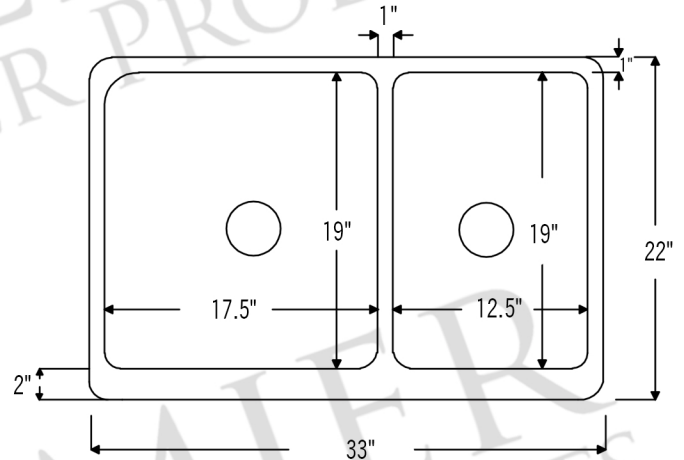

PACKAGE INCLUDES THE FOLLOWING ITEMS:

- * 33" Hammered Copper Kitchen 60/40 Apron Double Basin Sink with Scroll Design and Apron Front Nickel Background (Model# KA60DB33229S - NB)
- * 3.5" Garbage Disposal Drain w/ Basket / ORB Finish (Model# D-130ORB)
- * 3.5" Kitchen Basket Strainer Drain / ORB Finish (Model# D-132ORB)
- * Oil Rubbed Bronze Installation Silicone (Model# C900-ORB)
- * Copper Sink Wax (Model# W900-WAX)

* ORB: Oil Rubbed Bronze

SINK DETAILS (Model# KA60DB33229S-NB)

- * 33" Hammered Copper Kitchen 60/40 Apron Double Basin Sink with Scroll Design and Apron Front Nickel Background
- * Color: Oil Rubbed Bronze & Nickel
- * Outer Dimension: 33" x 22" x 9"
- * Inner Dimension: Left: 17.5" x 19" x 9" | Right: 12.5" x 19" x 9"
- * Rim: Left, Back, Right - 1" / Front - 2"
- * Drain Opening: 3.5" Standard
- * Material Gauge: 14
- * CODE / STANDARD COMPLIANCE: IAPMO / cUPC LISTED

* ORB: Oil Rubbed Bronze

DRAIN #1 DETAILS (Model# D-130ORB)

- * 3.5" Deluxe Garbage Disposal Drain w/ Basket
- * Color: Oil Rubbed Bronze
- * Outer Dimension: 4.5" x 2.25"
- * Inner Dimension: 3.5"
- * Installation Type: Insinkerator Brand Compatible
- * Material: Brass
- * Prop 65 Compliant

DRAIN #2 DETAILS (Model# D-132ORB)

- * 3.5" Kitchen, Prep, Bar Basket Strainer Drain
- * Color: Oil Rubbed Bronze
- * Outer Dimension: 4.5" x 3"
- * Inner Dimension: 3.5"
- * Installation Type: Compression
- * Material: Brass/PVC
- * Prop 65 Compliant