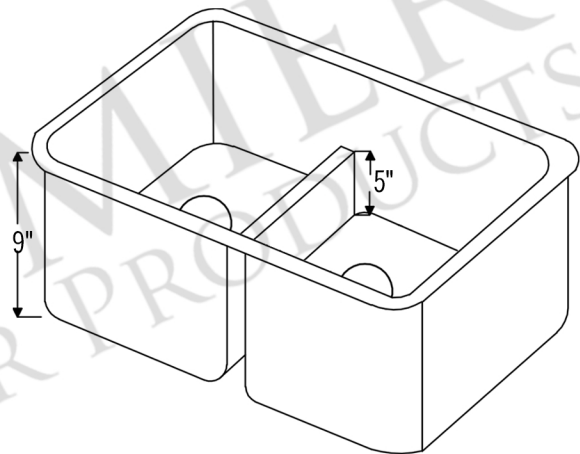

**PACKAGE INCLUDES THE FOLLOWING ITEMS:**

- \* 33" Hammered Copper Kitchen Double Basin Sink with Short Divider (Model# K50DB33199-SD5)
- \* 3.5" Garbage Disposal Drain w/ Basket / ORB Finish (Model# D-130ORB)
- \* 3.5" Kitchen Basket Strainer Drain / ORB Finish (Model# D-132ORB)
- \* Oil Rubbed Bronze Installation Silicone (Model# C900-ORB)
- \* Copper Sink Wax (Model# W900-WAX)

\* ORB: Oil Rubbed Bronze

**SINK DETAILS (Model# K50DB33199-SD5)**

- \* 33" Hammered Copper Kitchen Double Basin Sink with Short Divider
- \* Color: Oil Rubbed Bronze
- \* Outer Dimension: 33" x 19" x 9"
- \* Inner Dimension: L:15" x 17" x 9" | R: 15" x 17" x 9"
- \* Rim: 1"
- \* Drain Opening: 3.5" Standard
- \* Material Gauge: 14
- \* CODE / STANDARD COMPLIANCE: IAPMO / cUPC LISTED

### **PACKAGE INCLUDES THE FOLLOWING ITEMS:**

- \* 33" Hammered Copper Kitchen Double Basin Sink with Short Divider (Model# K50DB33199-SD5)
- \* 3.5" Garbage Disposal Drain w/ Basket / ORB Finish (Model# D-130ORB)
- \* 3.5" Kitchen Basket Strainer Drain / ORB Finish (Model# D-132ORB)
- \* Oil Rubbed Bronze Installation Silicone (Model# C900-ORB)
- \* Copper Sink Wax (Model# W900-WAX)

### **SILICONE DETAILS (Model# C900-ORB)**

- \* Neutral Cure Installation Silicone
- \* Size: 4.7 OZ
- \* Matches a Variety of Different Styled Sinks and Drains