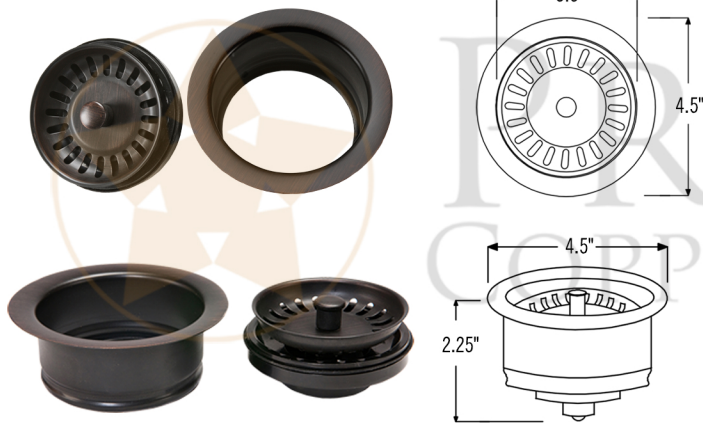

**PACKAGE INCLUDES THE FOLLOWING ITEMS:**

- \* 33" Hammered Copper Kitchen Double Basin Sink with Short Divider (Model# K50DB33199-SD5)
- \* 3.5" Garbage Disposal Drain w/ Basket / ORB Finish (Model# D-130ORB)
- \* 3.5" Kitchen Basket Strainer Drain / ORB Finish (Model# D-132ORB)
- \* Oil Rubbed Bronze Installation Silicone (Model# C900-ORB)
- \* Copper Sink Wax (Model# W900-WAX)

\* ORB: Oil Rubbed Bronze

**SINK DETAILS (Model# K50DB33199-SD5)**

- \* 33" Hammered Copper Kitchen Double Basin Sink with Short Divider
- \* Color: Oil Rubbed Bronze
- \* Outer Dimension: 33" x 19" x 9"
- \* Inner Dimension: L:15" x 17" x 9" | R: 15" x 17" x 9"
- \* Rim: 1"
- \* Drain Opening: 3.5" Standard
- \* Material Gauge: 14
- \* CODE / STANDARD COMPLIANCE: IAPMO / cUPC LISTED

### **PACKAGE INCLUDES THE FOLLOWING ITEMS:**

- \* 33" Hammered Copper Kitchen Double Basin Sink with Short Divider (Model# K50DB33199-SD5)
- \* 3.5" Garbage Disposal Drain w/ Basket / ORB Finish (Model# D-130ORB)
- \* 3.5" Kitchen Basket Strainer Drain / ORB Finish (Model# D-132ORB)
- \* Oil Rubbed Bronze Installation Silicone (Model# C900-ORB)
- \* Copper Sink Wax (Model# W900-WAX)

### **DRAIN #1 DETAILS (Model# D-130ORB)**

- \* 3.5" Deluxe Garbage Disposal Drain w/ Basket
- \* Color: Oil Rubbed Bronze
- \* Outer Dimension: 4.5" x 2.25"
- \* Inner Dimension: 3.5"
- \* Installation Type: Insinkerator Brand Compatible
- \* Material: Brass
- \* Prop 65 Compliant