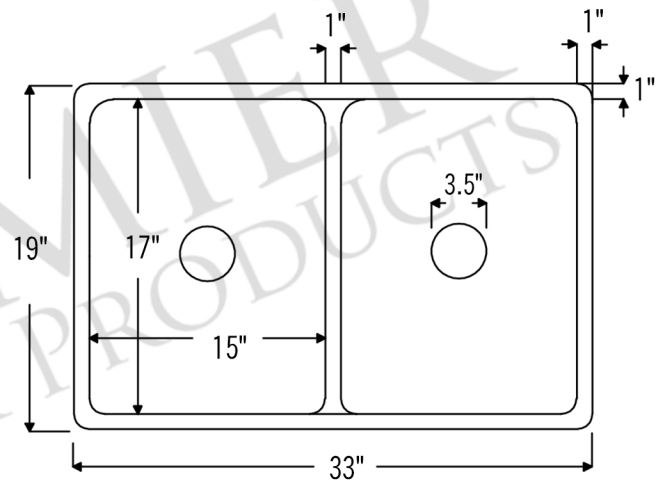

**PACKAGE INCLUDES THE FOLLOWING ITEMS:**

- \* 33" Hammered Copper Kitchen Double Basin Sink with Short Divider (Model# K50DB33199-SD5)
- \* 3.5" Garbage Disposal Drain w/ Basket / ORB Finish (Model# D-130ORB)
- \* 3.5" Kitchen Basket Strainer Drain / ORB Finish (Model# D-132ORB)
- \* Oil Rubbed Bronze Installation Silicone (Model# C900-ORB)
- \* Copper Sink Wax (Model# W900-WAX)

\* ORB: Oil Rubbed Bronze

**SINK DETAILS (Model# K50DB33199-SD5)**

- \* 33" Hammered Copper Kitchen Double Basin Sink with Short Divider
- \* Color: Oil Rubbed Bronze
- \* Outer Dimension: 33" x 19" x 9"
- \* Inner Dimension: L:15" x 17" x 9" | R: 15" x 17" x 9"
- \* Rim: 1"
- \* Drain Opening: 3.5" Standard
- \* Material Gauge: 14
- \* CODE / STANDARD COMPLIANCE: IAPMO / cUPC LISTED

### **DRAIN #1 DETAILS (Model# D-130ORB)**

- \* 3.5" Deluxe Garbage Disposal Drain w/ Basket
- \* Color: Oil Rubbed Bronze
- \* Outer Dimension: 4.5" x 2.25"
- \* Inner Dimension: 3.5"
- \* Installation Type: Insinkerator Brand Compatible
- \* Material: Brass
- \* Prop 65 Compliant

### **SILICONE DETAILS (Model# C900-ORB)**

- \* Neutral Cure Installation Silicone
- \* Size: 4.7 OZ
- \* Matches a Variety of Different Styled Sinks and Drains