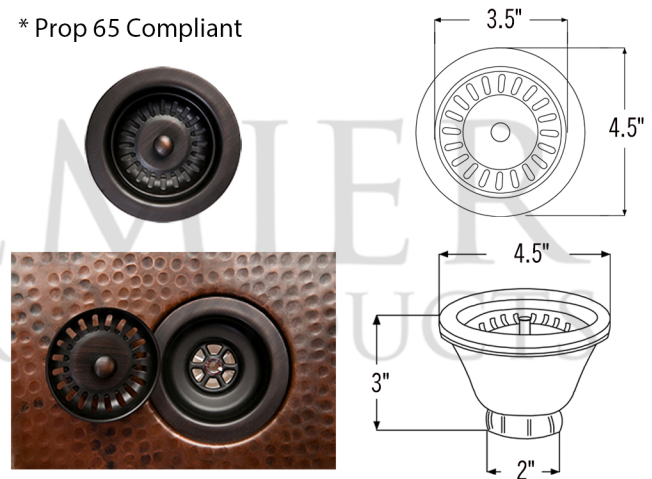

\* ORB: Oil Rubbed Bronze

**SINK DETAILS (Model# K50DB33199-SD5)**

- \* 33" Hammered Copper Kitchen Double Basin Sink with Short Divider
- \* Color: Oil Rubbed Bronze
- \* Outer Dimension: 33" x 19" x 9"
- \* Inner Dimension: L:15" x 17" x 9" | R: 15" x 17" x 9"
- \* Rim: 1"
- \* Drain Opening: 3.5" Standard
- \* Material Gauge: 14
- \* CODE / STANDARD COMPLIANCE: IAPMO / cUPC LISTED

### **PACKAGE INCLUDES THE FOLLOWING ITEMS:**

- \* 33" Hammered Copper Kitchen Double Basin Sink with Short Divider (Model# K50DB33199-SD5)
- \* 3.5" Garbage Disposal Drain w/ Basket / ORB Finish (Model# D-130ORB)
- \* 3.5" Kitchen Basket Strainer Drain / ORB Finish (Model# D-132ORB)
- \* Oil Rubbed Bronze Installation Silicone (Model# C900-ORB)
- \* Copper Sink Wax (Model# W900-WAX)

### **DRAIN #1 DETAILS (Model# D-130ORB)**

- \* 3.5" Deluxe Garbage Disposal Drain w/ Basket
- \* Color: Oil Rubbed Bronze
- \* Outer Dimension: 4.5" x 2.25"
- \* Inner Dimension: 3.5"
- \* Installation Type: Insinkerator Brand Compatible
- \* Material: Brass
- \* Prop 65 Compliant

### **SILICONE DETAILS (Model# C900-ORB)**

- \* Neutral Cure Installation Silicone
- \* Size: 4.7 OZ
- \* Matches a Variety of Different Styled Sinks and Drains