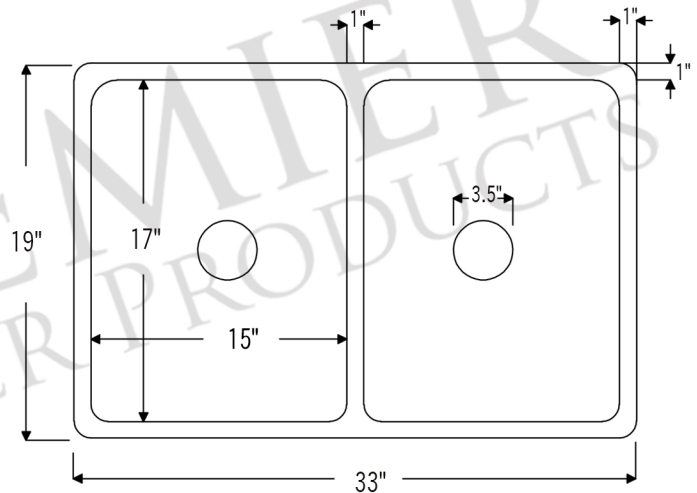

PACKAGE INCLUDES THE FOLLOWING ITEMS:

- * 33" Hammered Copper Kitchen 50/50 Double Basin Sink / ORB Finish (Model# K50DB33199)
- * 3.5" Garbage Disposal Drain w/ Basket / ORB Finish (Model# D-130ORB)
- * 3.5" Kitchen Basket Strainer Drain / ORB Finish (Model# D-132ORB)
- * Oil Rubbed Bronze Installation Silicone (Model# C900-ORB)
- * Copper Sink Wax (Model# W900-WAX)

* ORB: Oil Rubbed Bronze

SINK DETAILS (Model# K50DB33199)

- * 33" Hammered Copper Kitchen 50/50 Double Basin Sink
- * Color: Oil Rubbed Bronze
- * Outer Dimension: 33" x 19" x 9"
- * Inner Dimension: L: 15" x 17" x 9" / R: 15" x 17" x 9"
- * Rim: 1"
- * Divider: 1" Wide (Optimized)
- * Drain Opening: 3.5" Standard
- * Material Gauge: 14
- * CODE / STANDARD COMPLIANCE: IAPMO / cUPC LISTED

* ORB: Oil Rubbed Bronze

DRAIN #1 DETAILS (Model# D-130ORB)

- * 3.5" Deluxe Garbage Disposal Drain w/ Basket
- * Color: Oil Rubbed Bronze
- * Outer Dimension: 4.5" x 2.25"
- * Inner Dimension: 3.5"
- * Installation Type: Insinkerator Brand Compatible
- * Material: Brass
- * Prop 65 Compliant

DRAIN #2 DETAILS (Model# D-132ORB)

- * 3.5" Kitchen, Prep, Bar Basket Strainer Drain
- * Color: Oil Rubbed Bronze
- * Outer Dimension: 4.5" x 3"
- * Inner Dimension: 3.5"
- * Installation Type: Compression
- * Material: Brass/PVC
- * Prop 65 Compliant