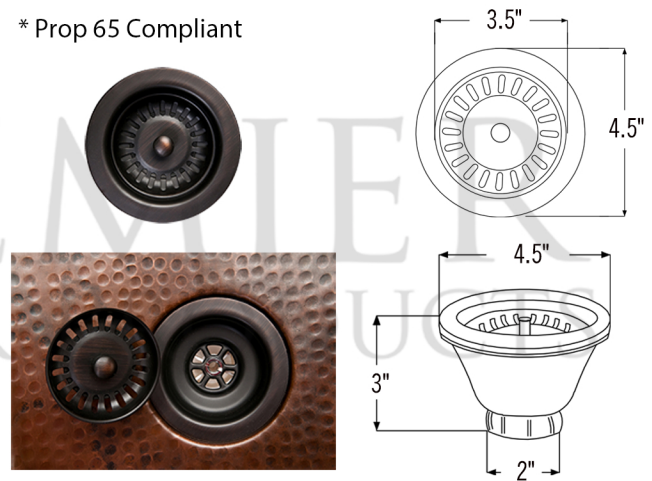

* ORB: Oil Rubbed Bronze

SINK DETAILS (Model# K50DB33199)

- * 33" Hammered Copper Kitchen 50/50 Double Basin Sink
- * Color: Oil Rubbed Bronze
- * Outer Dimension: 33" x 19" x 9"
- * Inner Dimension: L: 15" x 17" x 9" / R: 15" x 17" x 9"
- * Rim: 1"
- * Divider: 1" Wide (Optimized)
- * Drain Opening: 3.5" Standard
- * Material Gauge: 14
- * CODE / STANDARD COMPLIANCE: IAPMO / cUPC LISTED

THIS PRODUCT IS HAND CRAFTED, SMALL VARIANCES IN COLOR AND SIZE MAY OCCUR.
DO NOT MAKE ANY INSTALLATION CUTS UNTIL YOU RECEIVE YOUR ITEM(S).

PACKAGE INCLUDES THE FOLLOWING ITEMS:

- * 33" Hammered Copper Kitchen 50/50 Double Basin Sink / ORB Finish (Model# K50DB33199)
- * 3.5" Garbage Disposal Drain w/ Basket / ORB Finish (Model# D-130ORB)
- * 3.5" Kitchen Basket Strainer Drain / ORB Finish (Model# D-132ORB)
- * Oil Rubbed Bronze Installation Silicone (Model# C900-ORB)
- * Copper Sink Wax (Model# W900-WAX)

* ORB: Oil Rubbed Bronze

DRAIN #1 DETAILS (Model# D-130ORB)

- * 3.5" Deluxe Garbage Disposal Drain w/ Basket
- * Color: Oil Rubbed Bronze
- * Outer Dimension: 4.5" x 2.25"
- * Inner Dimension: 3.5"
- * Installation Type: Insinkerator Brand Compatible
- * Material: Brass
- * Prop 65 Compliant

SILICONE DETAILS (Model# C900-ORB)

- * Neutral Cure Installation Silicone
- * Size: 4.7 OZ
- * Matches a Variety of Different Styled Sinks and Drains

COPPER SINK WAX DETAILS (Model# W900-WAX)

- * Copper Sink Wax Protectant
- * Made from Natural Bee's Wax
- * No Wax Build Up Ever!
- * Hard Water Protection
- * Works great on a variety of different surfaces: