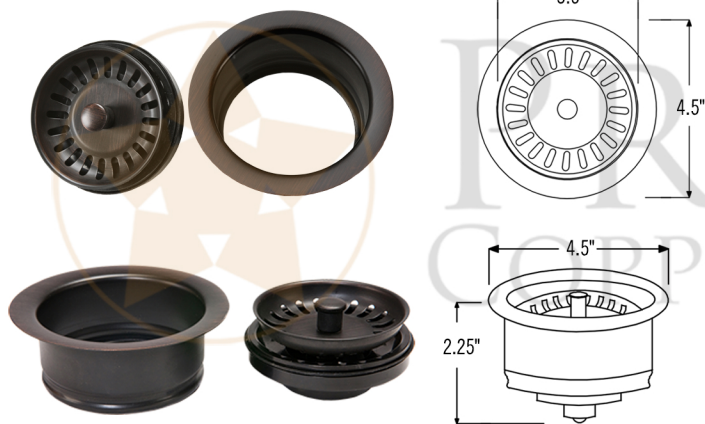

PACKAGE INCLUDES THE FOLLOWING ITEMS:

- * 33" Hammered Copper Kitchen 50/50 Double Basin Sink / ORB Finish (Model# K50DB33199)
- * 3.5" Garbage Disposal Drain w/ Basket / ORB Finish (Model# D-130ORB)
- * 3.5" Kitchen Basket Strainer Drain / ORB Finish (Model# D-132ORB)
- * Oil Rubbed Bronze Installation Silicone (Model# C900-ORB)
- * Copper Sink Wax (Model# W900-WAX)

* ORB: Oil Rubbed Bronze

SINK DETAILS (Model# K50DB33199)

- * 33" Hammered Copper Kitchen 50/50 Double Basin Sink
- * Color: Oil Rubbed Bronze
- * Outer Dimension: 33" x 19" x 9"
- * Inner Dimension: L: 15" x 17" x 9" / R: 15" x 17" x 9"
- * Rim: 1"
- * Divider: 1" Wide (Optimized)
- * Drain Opening: 3.5" Standard
- * Material Gauge: 14
- * CODE / STANDARD COMPLIANCE: IAPMO / cUPC LISTED

THIS PRODUCT IS HAND CRAFTED, SMALL VARIANCES IN COLOR AND SIZE MAY OCCUR.
DO NOT MAKE ANY INSTALLATION CUTS UNTIL YOU RECEIVE YOUR ITEM(S).

PACKAGE INCLUDES THE FOLLOWING ITEMS:

- * 33" Hammered Copper Kitchen 50/50 Double Basin Sink / ORB Finish (Model# K50DB33199)
- * 3.5" Garbage Disposal Drain w/ Basket / ORB Finish (Model# D-130ORB)
- * 3.5" Kitchen Basket Strainer Drain / ORB Finish (Model# D-132ORB)
- * Oil Rubbed Bronze Installation Silicone (Model# C900-ORB)
- * Copper Sink Wax (Model# W900-WAX)

* ORB: Oil Rubbed Bronze

DRAIN #1 DETAILS (Model# D-130ORB)

- * 3.5" Deluxe Garbage Disposal Drain w/ Basket
- * Color: Oil Rubbed Bronze
- * Outer Dimension: 4.5" x 2.25"
- * Inner Dimension: 3.5"
- * Installation Type: Insinkerator Brand Compatible
- * Material: Brass
- * Prop 65 Compliant