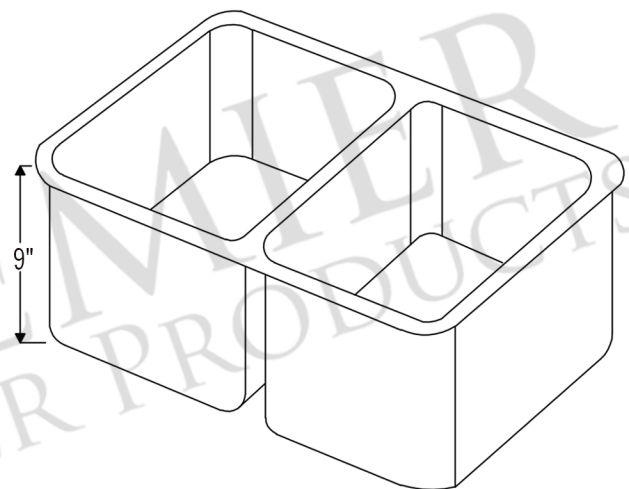

PACKAGE INCLUDES THE FOLLOWING ITEMS:

- * 33" Hammered Copper Kitchen 50/50 Double Basin Sink / ORB Finish (Model# K50DB33199)
- * 3.5" Garbage Disposal Drain w/ Basket / ORB Finish (Model# D-130ORB)
- * 3.5" Kitchen Basket Strainer Drain / ORB Finish (Model# D-132ORB)
- * Oil Rubbed Bronze Installation Silicone (Model# C900-ORB)
- * Copper Sink Wax (Model# W900-WAX)

* ORB: Oil Rubbed Bronze

SINK DETAILS (Model# K50DB33199)

- * 33" Hammered Copper Kitchen 50/50 Double Basin Sink
- * Color: Oil Rubbed Bronze
- * Outer Dimension: 33" x 19" x 9"
- * Inner Dimension: L: 15" x 17" x 9" / R: 15" x 17" x 9"
- * Rim: 1"
- * Divider: 1" Wide (Optimized)
- * Drain Opening: 3.5" Standard
- * Material Gauge: 14
- * CODE / STANDARD COMPLIANCE: IAPMO / cUPC LISTED

THIS PRODUCT IS HAND CRAFTED, SMALL VARIANCES IN COLOR AND SIZE MAY OCCUR.
DO NOT MAKE ANY INSTALLATION CUTS UNTIL YOU RECEIVE YOUR ITEM(S).

PACKAGE INCLUDES THE FOLLOWING ITEMS:

- * 33" Hammered Copper Kitchen 50/50 Double Basin Sink / ORB Finish (Model# K50DB33199)
- * 3.5" Garbage Disposal Drain w/ Basket / ORB Finish (Model# D-130ORB)
- * 3.5" Kitchen Basket Strainer Drain / ORB Finish (Model# D-132ORB)
- * Oil Rubbed Bronze Installation Silicone (Model# C900-ORB)
- * Copper Sink Wax (Model# W900-WAX)

* ORB: Oil Rubbed Bronze

DRAIN #1 DETAILS (Model# D-130ORB)

- * 3.5" Deluxe Garbage Disposal Drain w/ Basket
- * Color: Oil Rubbed Bronze
- * Outer Dimension: 4.5" x 2.25"
- * Inner Dimension: 3.5"
- * Installation Type: Insinkerator Brand Compatible
- * Material: Brass
- * Prop 65 Compliant