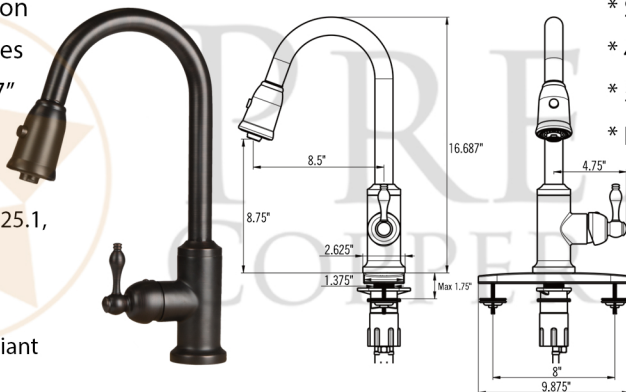

PACKAGE INCLUDES THE FOLLOWING ITEMS:

- * 42" Hammered Copper Kitchen Triple Basin Sink / ORB Finish (Model# KTDB422210)
- * Single Handle Kitchen Faucet with Pullout Spray - Oil Rubbed Bronze (K-PD01ORB)
- * Solid Brass Soap & Lotion Dispenser - Oil Rubbed Bronze (PCP-701ORB)
- * 3.5" Garbage Disposal Drain w/ Basket / ORB Finish (Model# D-130ORB)
- * (2) - 3.5" Kitchen Basket Strainer Drains / ORB Finish (Model# D-132ORB)
- * Oil Rubbed Bronze Installation Silicone (Model# C900-ORB)
- * Copper Sink Wax (Model# W900-WAX)

* ORB: Oil Rubbed Bronze

SINK DETAILS (Model# KTDB422210)

- * 42" Hammered Copper Kitchen Triple Basin Sink
- * Color: Oil Rubbed Bronze
- * Outer Dimension: 42" x 22" x 10"
- * Inner Dimension: L: 15" x 20" x 10" / C: 8" x 17" x 8" / R: 15" x 20" x 10"
- * Faucet Mounting Area: 10" x 4"
- * Dividers: 1" Wide (Optimized)
- * Drain Opening: 3.5" Standard
- * Material Gauge: 14
- * CODE / STANDARD COMPLIANCE: IAPMO / cUPC LISTED

FAUCET DETAILS (Model# K-PD01ORB)

- * Single Handle Kitchen Faucet with Pullout Spray
- * Color: Oil Rubbed Bronze
- * Solid Brass Construction
- * Ceramic Disc Cartridges
- * Overall Height: 16.687"
- * Overall Width: 9.875"
- * Spout Reach: 8.5"
- * ASME A112.18.1/CSA B125.1, NSF/ANSI 61, California Lead Plumbing Law, ADA and Prop 65 Compliant

SOAP DISPENSER DETAILS (Model# PCP-701ORB)

- * Deluxe Soap and Lotion Dispenser
- * Color: Oil Rubbed Bronze
- * Solid Brass Head & Plastic Bottle
- * 4" Spout Reach
- * 500 ML Plastic Bottle
- * Prop 65 Compliant