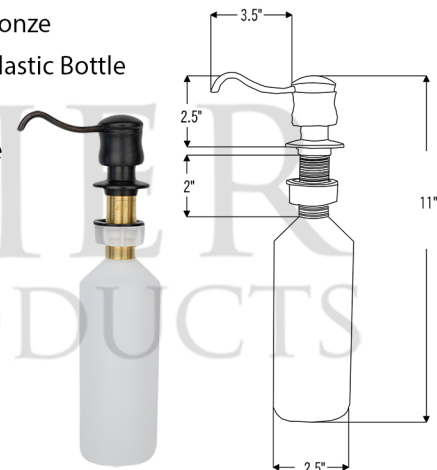

PACKAGE INCLUDES THE FOLLOWING ITEMS:

- * 42" Hammered Copper Kitchen Triple Basin Sink / ORB Finish (Model# KTDB422210)
- * Single Handle Kitchen Faucet with Pullout Spray - Oil Rubbed Bronze (K-PD01ORB)
- * Solid Brass Soap & Lotion Dispenser - Oil Rubbed Bronze (PCP-701ORB)
- * 3.5" Garbage Disposal Drain w/ Basket / ORB Finish (Model# D-130ORB)
- * (2) - 3.5" Kitchen Basket Strainer Drains / ORB Finish (Model# D-132ORB)
- * Oil Rubbed Bronze Installation Silicone (Model# C900-ORB)
- * Copper Sink Wax (Model# W900-WAX)

* ORB: Oil Rubbed Bronze

SINK DETAILS (Model# KTDB422210)

- * 42" Hammered Copper Kitchen Triple Basin Sink
- * Color: Oil Rubbed Bronze
- * Outer Dimension: 42" x 22" x 10"
- * Inner Dimension: L: 15" x 20" x 10" / C: 8" x 17" x 8" / R: 15" x 20" x 10"
- * Faucet Mounting Area: 10" x 4"
- * Dividers: 1" Wide (Optimized)
- * Drain Opening: 3.5" Standard
- * Material Gauge: 14
- * CODE / STANDARD COMPLIANCE: IAPMO / cUPC LISTED

FAUCET DETAILS (Model# K-PD01ORB)

- * Single Handle Kitchen Faucet with Pullout Spray
- * Color: Oil Rubbed Bronze
- * Solid Brass Construction
- * Ceramic Disc Cartridges
- * Overall Height: 16.687"
- * Overall Width: 9.875"
- * Spout Reach: 8.5"
- * ASME A112.18.1/CSA B125.1, NSF/ANSI 61, California Lead Plumbing Law, ADA and Prop 65 Compliant

SOAP DISPENSER DETAILS (Model# PCP-701ORB)

- * Deluxe Soap and Lotion Dispenser
- * Color: Oil Rubbed Bronze
- * Solid Brass Head & Plastic Bottle
- * 4" Spout Reach
- * 500 ML Plastic Bottle
- * Prop 65 Compliant