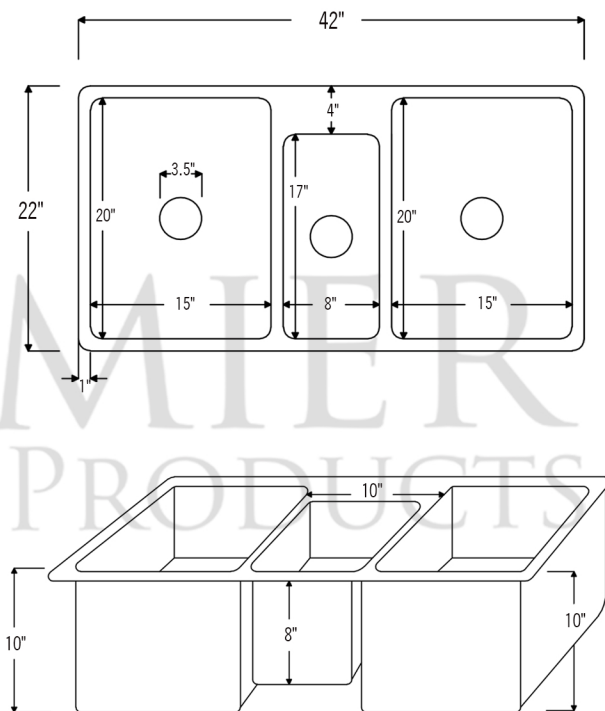

PACKAGE INCLUDES THE FOLLOWING ITEMS:

- * 42" Hammered Copper Kitchen Triple Basin Sink / ORB Finish (Model# KTDB422210)
- * Single Handle Kitchen Faucet with Pullout Spray - Oil Rubbed Bronze (K-PD01ORB)
- * Solid Brass Soap & Lotion Dispenser - Oil Rubbed Bronze (PCP-701ORB)
- * 3.5" Garbage Disposal Drain w/ Basket / ORB Finish (Model# D-130ORB)
- * (2) - 3.5" Kitchen Basket Strainer Drains / ORB Finish (Model# D-132ORB)
- * Oil Rubbed Bronze Installation Silicone (Model# C900-ORB)
- * Copper Sink Wax (Model# W900-WAX)

* ORB: Oil Rubbed Bronze

SINK DETAILS (Model# KTDB422210)

- * 42" Hammered Copper Kitchen Triple Basin Sink
- * Color: Oil Rubbed Bronze
- * Outer Dimension: 42" x 22" x 10"
- * Inner Dimension: L: 15" x 20" x 10" / C: 8" x 17" x 8" / R: 15" x 20" x 10"
- * Faucet Mounting Area: 10" x 4"
- * Dividers: 1" Wide (Optimized)
- * Drain Opening: 3.5" Standard
- * Material Gauge: 14
- * CODE / STANDARD COMPLIANCE: IAPMO / cUPC LISTED

FAUCET DETAILS (Model# K-PD01ORB)

- * Single Handle Kitchen Faucet with Pullout Spray
- * Color: Oil Rubbed Bronze
- * Solid Brass Construction
- * Ceramic Disc Cartridges
- * Overall Height: 16.687"
- * Overall Width: 9.875"
- * Spout Reach: 8.5"
- * ASME A112.18.1/CSA B125.1, NSF/ANSI 61, California Lead Plumbing Law, ADA and Prop 65 Compliant

SOAP DISPENSER DETAILS (Model# PCP-701ORB)

- * Deluxe Soap and Lotion Dispenser
- * Color: Oil Rubbed Bronze
- * Solid Brass Head & Plastic Bottle
- * 4" Spout Reach
- * 500 ML Plastic Bottle
- * Prop 65 Compliant