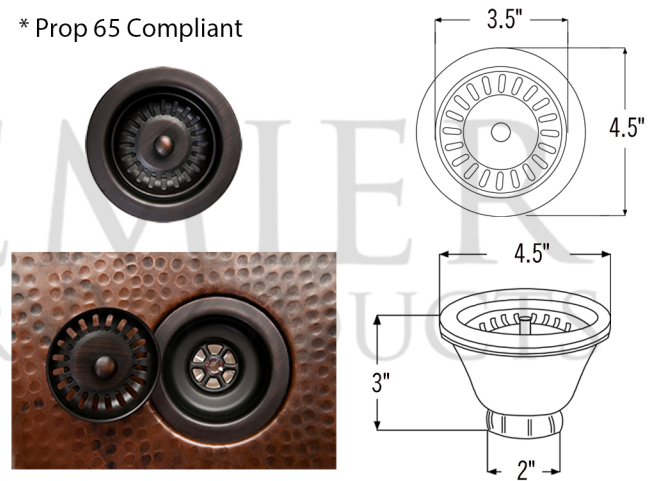

DRAIN #2 & 3 DETAILS (Model# D-132ORB)

- 3.5" Kitchen, Prep, Bar Basket Strainer Drain
- Color: Oil Rubbed Bronze
- Outer Dimension: 4.5" x 3"
- Inner Dimension: 3.5"
- Installation Type: Compression
- Material: Brass/PVC
- Prop 65 Compliant