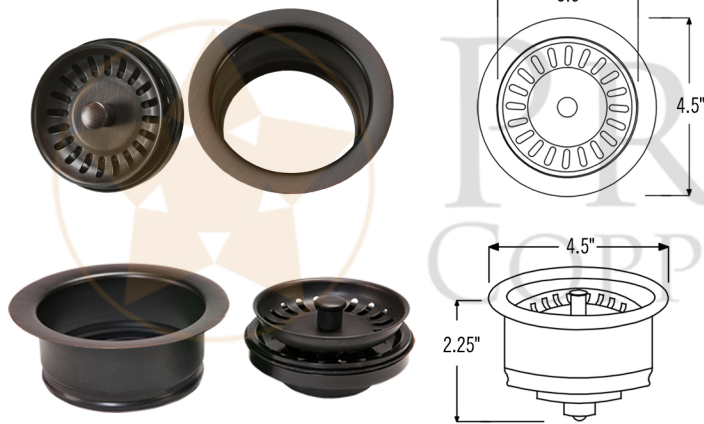

PACKAGE INCLUDES THE FOLLOWING ITEMS:

- 42" Hammered Copper Kitchen Triple Basin Sink / ORB Finish (Model# KTDB422210)
- Single Handle Kitchen Faucet with Pullout Spray - Oil Rubbed Bronze (K-PD01ORB)
- Solid Brass Soap & Lotion Dispenser - Oil Rubbed Bronze (PCP-701ORB)
- 3.5" Garbage Disposal Drain w/ Basket / ORB Finish (Model# D-130ORB)
- (2) - 3.5" Kitchen Basket Strainer Drains / ORB Finish (Model# D-132ORB)
- Oil Rubbed Bronze Installation Silicone (Model# C900-ORB)
- Copper Sink Wax (Model# W900-WAX)

* ORB: Oil Rubbed Bronze

DRAIN DETAILS (Model# D-130ORB)

- 3.5" Deluxe Garbage Disposal Drain w/ Basket
- Color: Oil Rubbed Bronze
- Outer Dimension: 4.5" x 2.25"
- Inner Dimension: 3.5"
- Installation Type: Insinkerator Brand Compatible
- Material: Brass
- Prop 65 Compliant