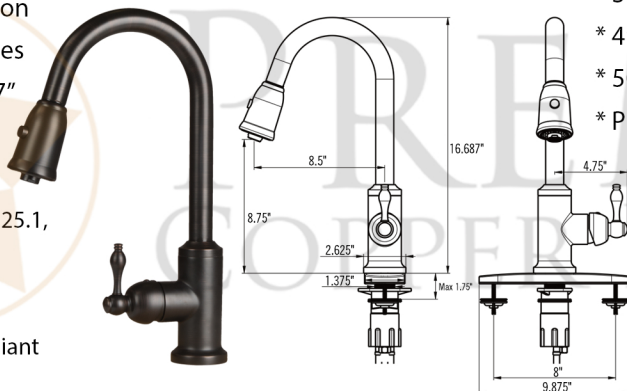

### PACKAGE INCLUDES THE FOLLOWING ITEMS:

- \* 42" Hammered Copper Kitchen Apron Triple Basin Sink / ORB Finish (Model# KATDB422210)
- \* Single Handle Kitchen Faucet with Pullout Spray / ORB Finish (Model# K-PD01ORB)
- \* Solid Brass Soap & Lotion Dispenser / ORB Finish (Model# PCP-701ORB)
- \* 3.5" Garbage Disposal Drain w/ Basket / ORB Finish (Model# D-130ORB)
- \* (2) - 3.5" Kitchen Basket Strainer Drains / ORB Finish (Model# D-132ORB)
- \* Oil Rubbed Bronze Installation Silicone (Model# C900-ORB)
- \* Copper Sink Wax (Model# W900-WAX)

### SINK DETAILS (Model# KATDB422210)

- \* 42" Hammered Copper Kitchen Apron Triple Basin Sink
- \* Color: Oil Rubbed Bronze
- \* Outer Dimension: 42" x 22" x 10"
- \* Inner Dimension: L: 15" x 19" x 10" / C: 8" x 16" x 8" / R: 15" x 19" x 10"
- \* Rim: 1" Left, Right | 4" Back | 2" Apron Front
- \* Faucet Mounting Area: 10" x 4"
- \* Dividers: 1" Wide (Optimized)
- \* Drain Opening: 3.5" Standard
- \* Material Gauge: 14
- \* CODE / STANDARD COMPLIANCE: IAPMO / cUPC LISTED

### FAUCET DETAILS (Model# K-PD01ORB)

- \* Single Handle Kitchen Faucet with Pullout Spray
- \* Color: Oil Rubbed Bronze
- \* Solid Brass Construction
- \* Ceramic Disc Cartridges
- \* Overall Height: 16.687"
- \* Overall Width: 9.875"
- \* Spout Reach: 8.5"
- \* ASME A112.18.1/CSA B125.1, NSF/ANSI 61, California Lead Plumbing Law, ADA and Prop 65 Compliant

### SOAP DISPENSER DETAILS (Model# PCP-701ORB)

- \* Deluxe Soap and Lotion Dispenser
- \* Color: Oil Rubbed Bronze
- \* Solid Brass Head & Plastic Bottle
- \* 4" Spout Reach
- \* 500 ML Plastic Bottle
- \* Prop 65 Compliant