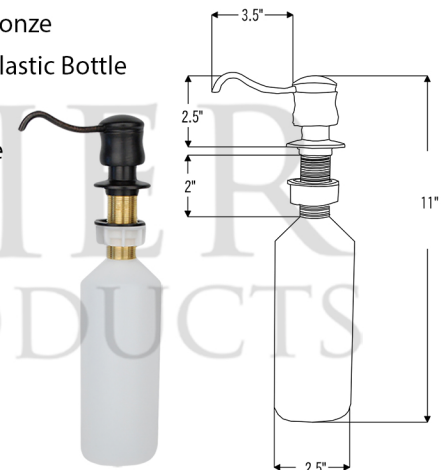

### PACKAGE INCLUDES THE FOLLOWING ITEMS:

- \* 42" Hammered Copper Kitchen Apron Triple Basin Sink / ORB Finish (Model# KATDB422210)
- \* Single Handle Kitchen Faucet with Pullout Spray / ORB Finish (Model# K-PD01ORB)
- \* Solid Brass Soap & Lotion Dispenser / ORB Finish (Model# PCP-701ORB)
- \* 3.5" Garbage Disposal Drain w/ Basket / ORB Finish (Model# D-130ORB)
- \* (2) - 3.5" Kitchen Basket Strainer Drains / ORB Finish (Model# D-132ORB)
- \* Oil Rubbed Bronze Installation Silicone (Model# C900-ORB)
- \* Copper Sink Wax (Model# W900-WAX)

### SINK DETAILS (Model# KATDB422210)

- \* 42" Hammered Copper Kitchen Apron Triple Basin Sink
- \* Color: Oil Rubbed Bronze
- \* Outer Dimension: 42" x 22" x 10"
- \* Inner Dimension: L: 15" x 19" x 10" / C: 8" x 16" x 8" / R: 15" x 19" x 10"
- \* Rim: 1" Left, Right | 4" Back | 2" Apron Front
- \* Faucet Mounting Area: 10" x 4"
- \* Dividers: 1" Wide (Optimized)
- \* Drain Opening: 3.5" Standard
- \* Material Gauge: 14
- \* CODE / STANDARD COMPLIANCE: IAPMO / cUPC LISTED

### FAUCET DETAILS (Model# K-PD01ORB)

- \* Single Handle Kitchen Faucet with Pullout Spray
- \* Color: Oil Rubbed Bronze
- \* Solid Brass Construction
- \* Ceramic Disc Cartridges
- \* Overall Height: 16.687"
- \* Overall Width: 9.875"
- \* Spout Reach: 8.5"
- \* ASME A112.18.1/CSA B125.1, NSF/ANSI 61, California Lead Plumbing Law, ADA and Prop 65 Compliant

### SOAP DISPENSER DETAILS (Model# PCP-701ORB)

- \* Deluxe Soap and Lotion Dispenser
- \* Color: Oil Rubbed Bronze
- \* Solid Brass Head & Plastic Bottle
- \* 4" Spout Reach
- \* 500 ML Plastic Bottle
- \* Prop 65 Compliant