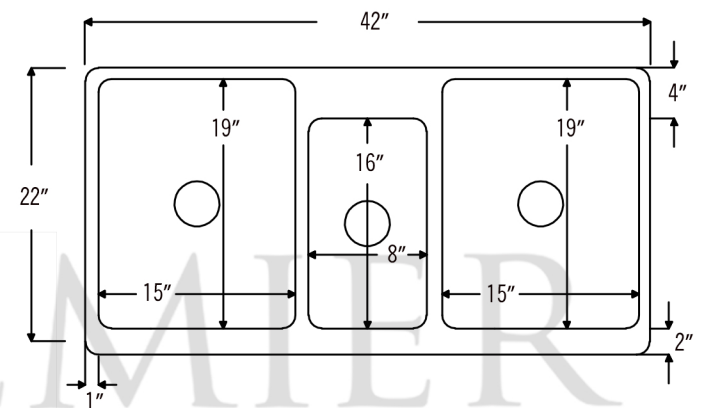

### SINK DETAILS (Model# KATDB422210)

- \* 42" Hammered Copper Kitchen Apron Triple Basin Sink
- \* Color: Oil Rubbed Bronze
- \* Outer Dimension: 42" x 22" x 10"
- \* Inner Dimension: L: 15" x 19" x 10" / C: 8" x 16" x 8" / R: 15" x 19" x 10"
- \* Rim: 1" Left, Right | 4" Back | 2" Apron Front
- \* Faucet Mounting Area: 10" x 4"
- \* Dividers: 1" Wide (Optimized)
- \* Drain Opening: 3.5" Standard
- \* Material Gauge: 14
- \* CODE / STANDARD COMPLIANCE: IAPMO / cUPC LISTED

### FAUCET DETAILS (Model# K-PD01ORB)

- \* Single Handle Kitchen Faucet with Pullout Spray
- \* Color: Oil Rubbed Bronze
- \* Solid Brass Construction
- \* Ceramic Disc Cartridges
- \* Overall Height: 16.687"
- \* Overall Width: 9.875"
- \* Spout Reach: 8.5"
- \* ASME A112.18.1/CSA B125.1, NSF/ANSI 61, California Lead Plumbing Law, ADA and Prop 65 Compliant

### SOAP DISPENSER DETAILS (Model# PCP-701ORB)

- \* Deluxe Soap and Lotion Dispenser
- \* Color: Oil Rubbed Bronze
- \* Solid Brass Head & Plastic Bottle
- \* 4" Spout Reach
- \* 500 ML Plastic Bottle
- \* Prop 65 Compliant

### **SILICONE DETAILS (Model# C900-ORB)**

- \* Neutral Cure Installation Silicone
- \* Size: 4.7 OZ
- \* Matches a Variety of Different Styled Sinks and Drains