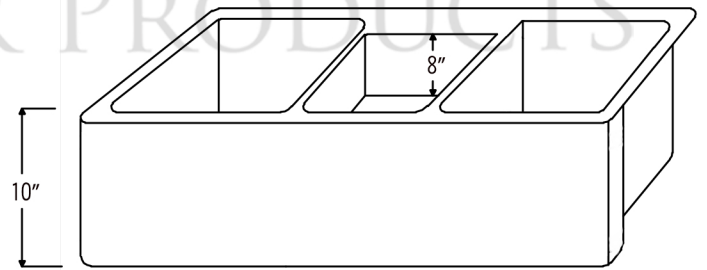

### PACKAGE INCLUDES THE FOLLOWING ITEMS:

- \* 42" Hammered Copper Kitchen Apron Triple Basin Sink / ORB Finish (Model# KATDB422210)
- \* Single Handle Kitchen Faucet with Pullout Spray / ORB Finish (Model# K-PD01ORB)
- \* Solid Brass Soap & Lotion Dispenser / ORB Finish (Model# PCP-701ORB)
- \* 3.5" Garbage Disposal Drain w/ Basket / ORB Finish (Model# D-130ORB)
- \* (2) - 3.5" Kitchen Basket Strainer Drains / ORB Finish (Model# D-132ORB)
- \* Oil Rubbed Bronze Installation Silicone (Model# C900-ORB)
- \* Copper Sink Wax (Model# W900-WAX)

### SINK DETAILS (Model# KATDB422210)

- \* 42" Hammered Copper Kitchen Apron Triple Basin Sink
- \* Color: Oil Rubbed Bronze
- \* Outer Dimension: 42" x 22" x 10"
- \* Inner Dimension: L: 15" x 19" x 10" / C: 8" x 16" x 8" / R: 15" x 19" x 10"
- \* Rim: 1" Left, Right | 4" Back | 2" Apron Front
- \* Faucet Mounting Area: 10" x 4"
- \* Dividers: 1" Wide (Optimized)
- \* Drain Opening: 3.5" Standard
- \* Material Gauge: 14
- \* CODE / STANDARD COMPLIANCE: IAPMO / cUPC LISTED

### FAUCET DETAILS (Model# K-PD01ORB)

- \* Single Handle Kitchen Faucet with Pullout Spray
- \* Color: Oil Rubbed Bronze
- \* Solid Brass Construction
- \* Ceramic Disc Cartridges
- \* Overall Height: 16.687"
- \* Overall Width: 9.875"
- \* Spout Reach: 8.5"
- \* ASME A112.18.1/CSA B125.1, NSF/ANSI 61, California Lead Plumbing Law, ADA and Prop 65 Compliant