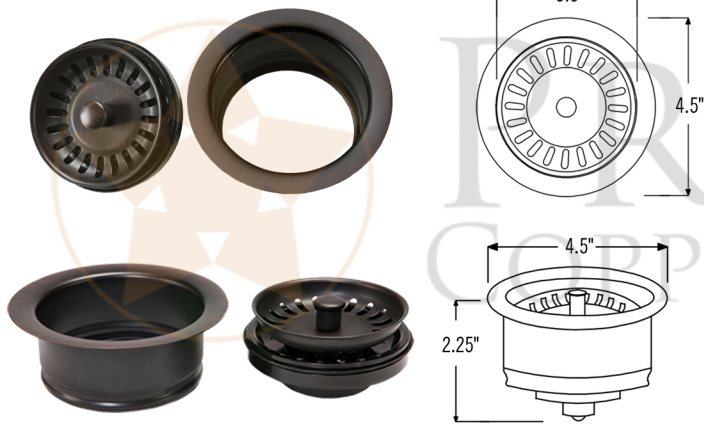

PACKAGE INCLUDES THE FOLLOWING ITEMS:

- 42" Hammered Copper Kitchen Apron Triple Basin Sink / ORB Finish (Model# KATDB422210)
- Single Handle Kitchen Faucet with Pullout Spray / ORB Finish (Model# K-PD01ORB)
- Solid Brass Soap & Lotion Dispenser / ORB Finish (Model# PCP-701ORB)
- 3.5" Garbage Disposal Drain w/ Basket / ORB Finish (Model# D-130ORB)
- (2) - 3.5" Kitchen Basket Strainer Drains / ORB Finish (Model# D-132ORB)
- Oil Rubbed Bronze Installation Silicone (Model# C900-ORB)
- Copper Sink Wax (Model# W900-WAX)

* ORB: Oil Rubbed Bronze

DRAIN #1 DETAILS (Model# D-130ORB)

- 3.5" Deluxe Garbage Disposal Drain w/ Basket
- Color: Oil Rubbed Bronze
- Outer Dimension: 4.5" x 2.25"
- Inner Dimension: 3.5"
- Installation Type: Insinkerator Brand Compatible
- Material: Brass
- Prop 65 Compliant