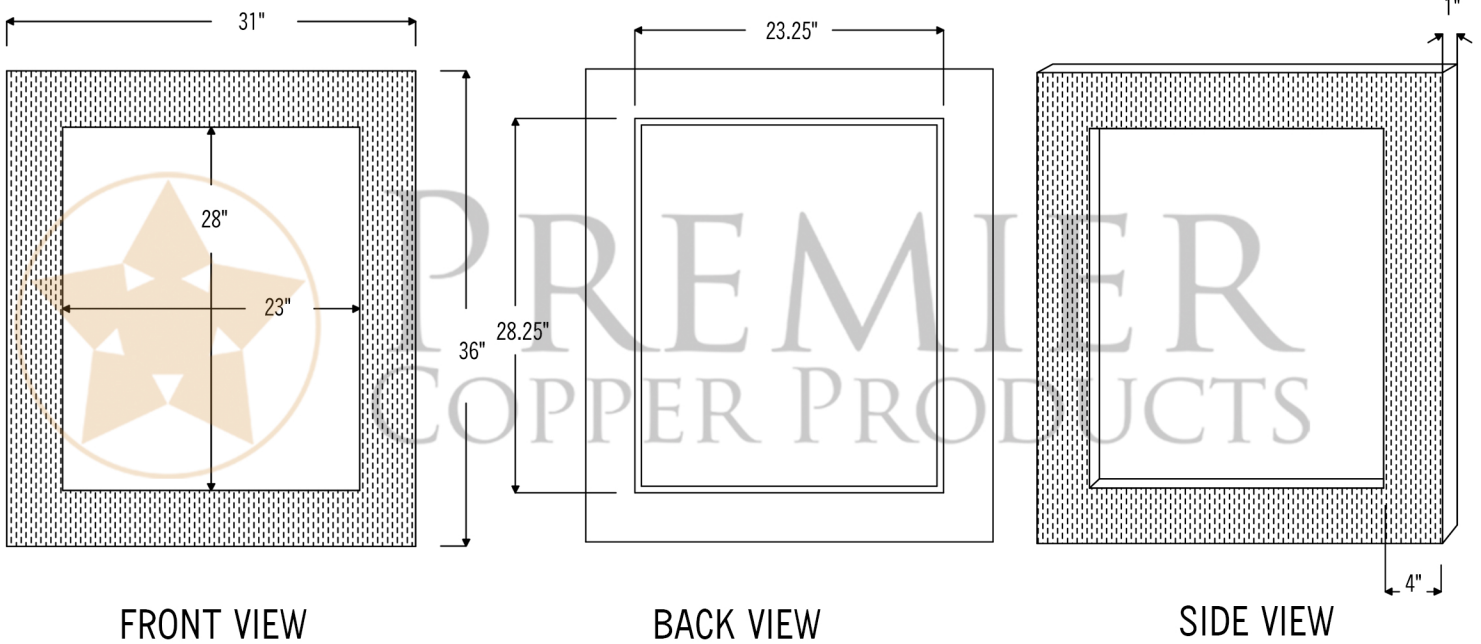

PREMIER
COPPER PRODUCTS

MODEL NUMBER: MFREC3631-TR

- * Description: 36" Hand Hammered Rectangle Copper Mirror with Tree Design
- * Outer Dimension: 36" x 31" x 1"
- * Inner Dimension: 28" x 23" x 1"
- * Rim: 4"
- * Finish: Oil Rubbed Bronze
- * Design: Tree

THIS PRODUCT IS HAND CRAFTED, SMALL VARIANCES IN COLOR AND SIZE MAY OCCUR.