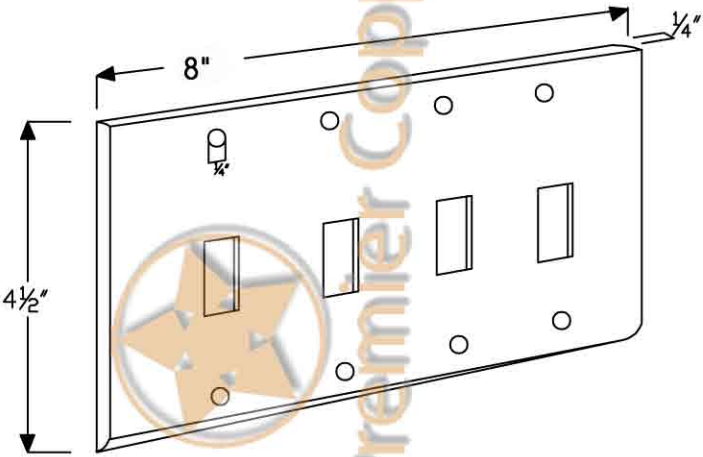

ITEM# ST4 QUADRUPLE TOGGLE SWITCH COVER

DIMENSIONS: 8"x4.5"x1/4"
FINISH: OIL RUBBED BRONZE

IMPORTANT: THIS PRODUCT IS HAND CRAFTED AND SMALL VARIANCES MAY OCCUR.