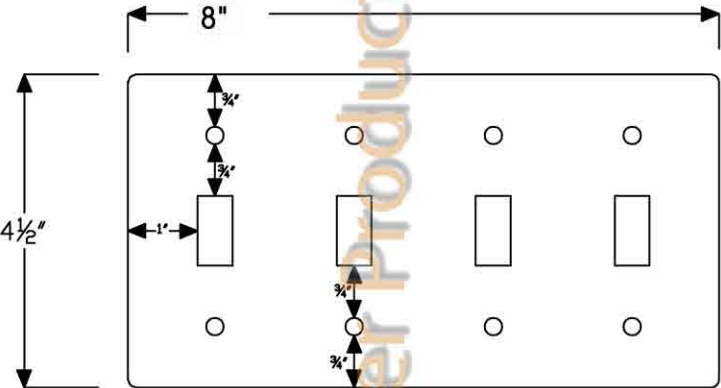

ITEM# ST4 QUADRUPLE TOGGLE SWITCH COVER

DIMENSIONS: 8"x4.5"x1/4"
FINISH: OIL RUBBED BRONZE

IMPORTANT: THIS PRODUCT IS HAND CRAFTED AND SMALL VARIANCES MAY OCCUR.