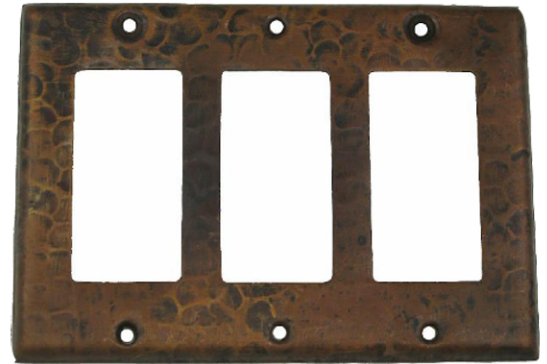

Premier Copper Products

# ITEM# SR3 TRIPLE GROUND FAULT/ ROCKER GFI COVER

DIMENSIONS: 6½" X 4½"  
MATERIAL GAUGE: 18

IMPORTANT: THIS PRODUCT IS HAND CRAFTED AND FINISHES MAY VARY.