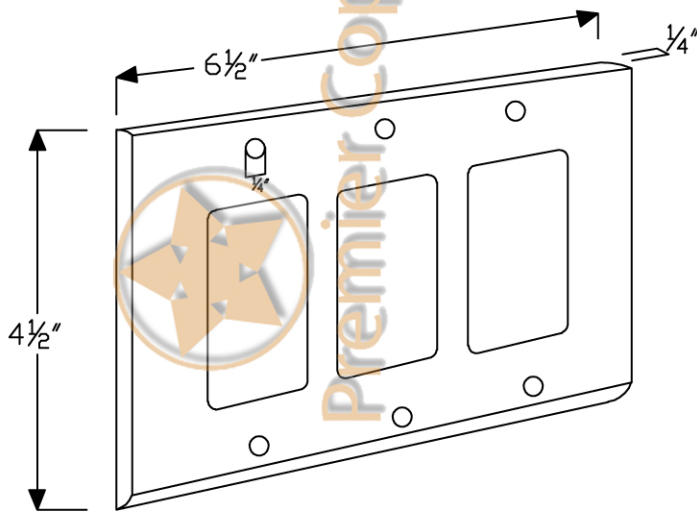

# ITEM# SR3 TRIPLE GROUND FAULT/ ROCKER GFI COVER

DIMENSIONS: 6½" X 4½"  
MATERIAL GAUGE: 18

IMPORTANT: THIS PRODUCT IS HAND CRAFTED AND FINISHES MAY VARY.