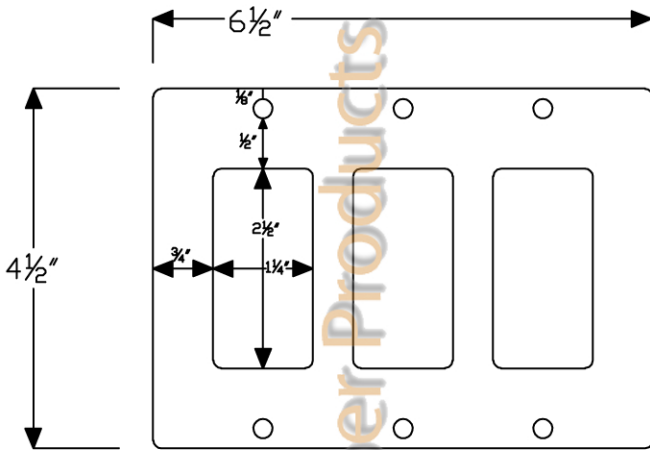

# ITEM# SR3 TRIPLE GROUND FAULT/ ROCKER GFI COVER

DIMENSIONS: 6½" X 4½"  
MATERIAL GAUGE: 18

IMPORTANT: THIS PRODUCT IS HAND CRAFTED AND FINISHES MAY VARY.