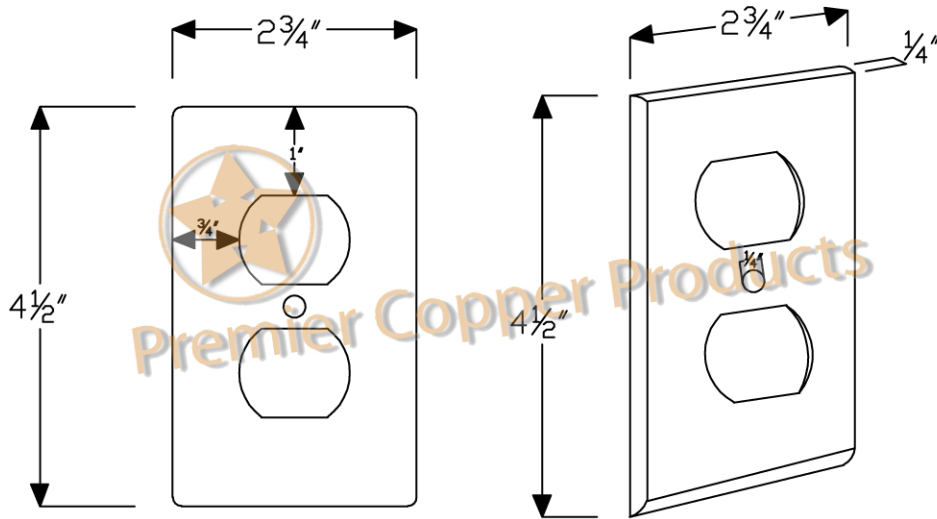

ITEM# S02 SINGLE DUPLEX

DIMENSIONS: $2\frac{3}{4}$ " X $4\frac{1}{2}$ "
MATERIAL GAUGE: 18

IMPORTANT: THIS PRODUCT IS HAND CRAFTED AND FINISHES MAY VARY.