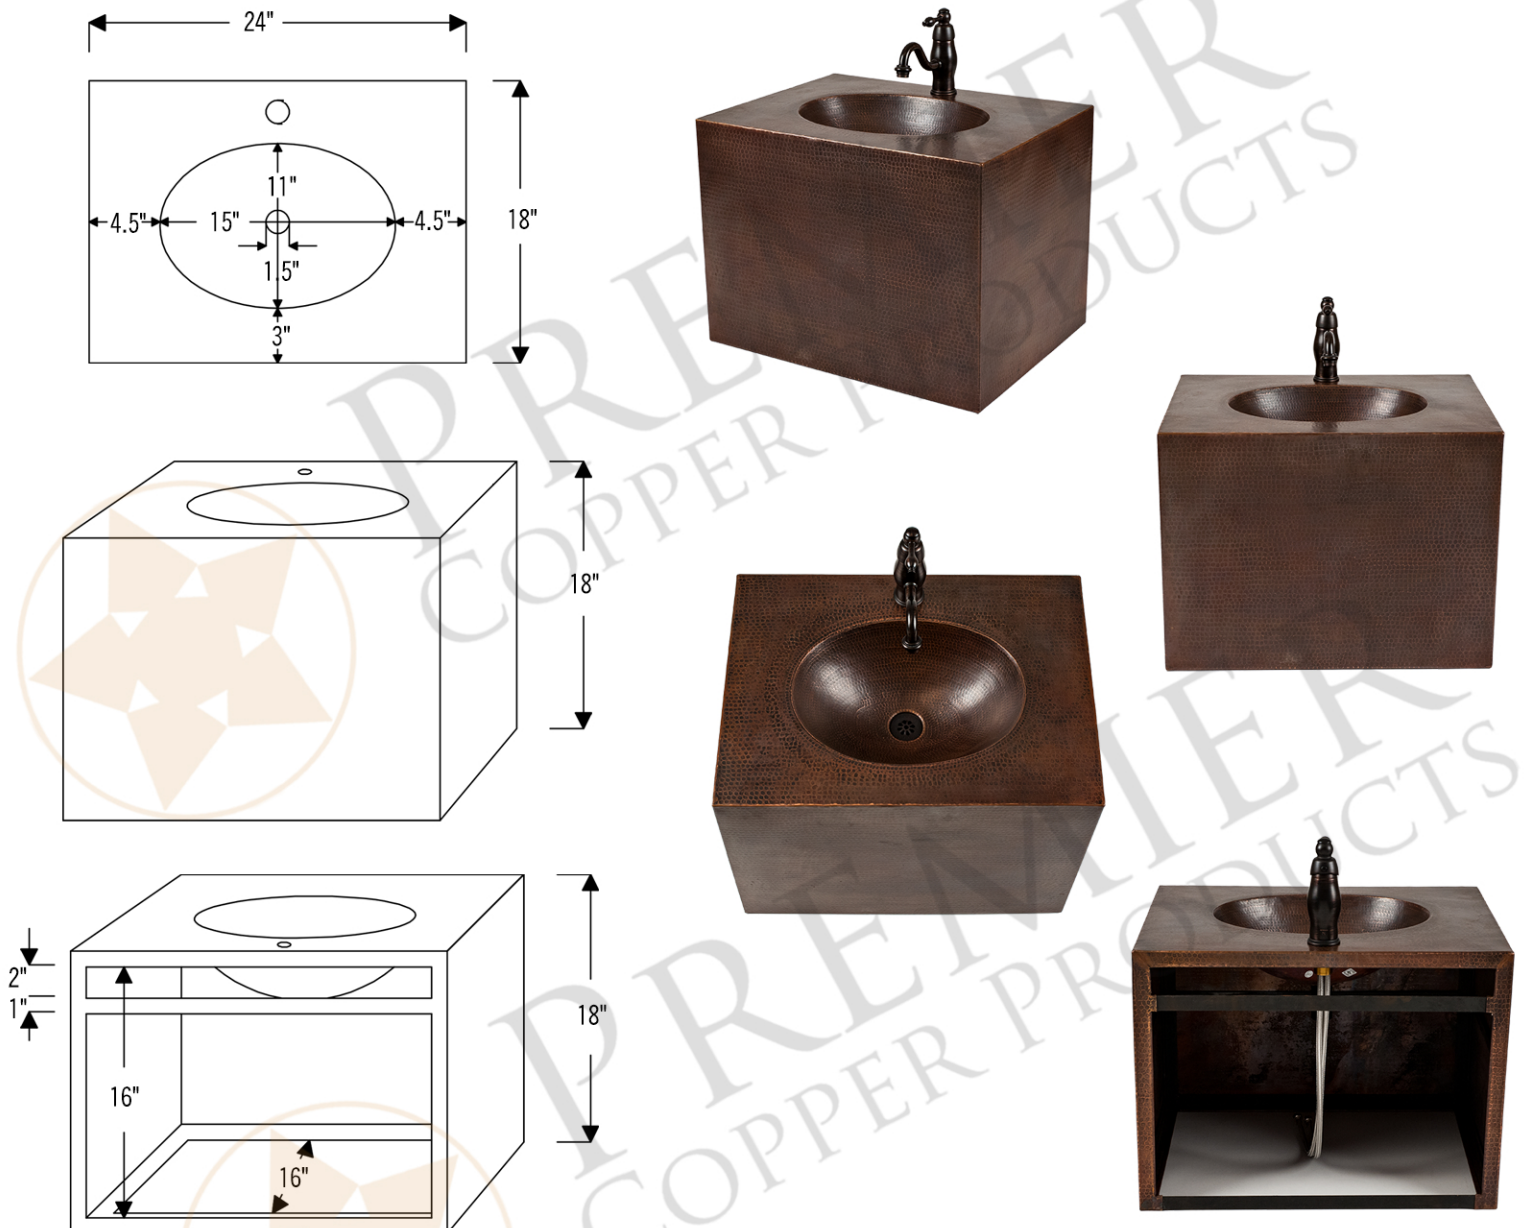

PACKAGE INCLUDES THE FOLLOWING ITEMS:

- 24" Hand Hammered Copper Wall Mount Vanity
- Single Handle Bathroom Faucet / ORB Finish (Model# B-SH02ORB)
- Non-Overflow Teardrop Grid Drain / ORB Finish (Model# D-207ORB)
- Copper Sink Wax (Model# W900-WAX)
- Installation Silicone / ORB Finish (Model# C900-ORB)

* ORB: Oil Rubbed Bronze

DUE TO THE HAND CRAFTED NATURE OF THIS SINK, SMALL VARIANCES IN COLOR AND SIZE MAY OCCUR.
DO NOT MAKE ANY INSTALLATION CUTS UNTIL YOU RECEIVE YOUR ITEM(S).