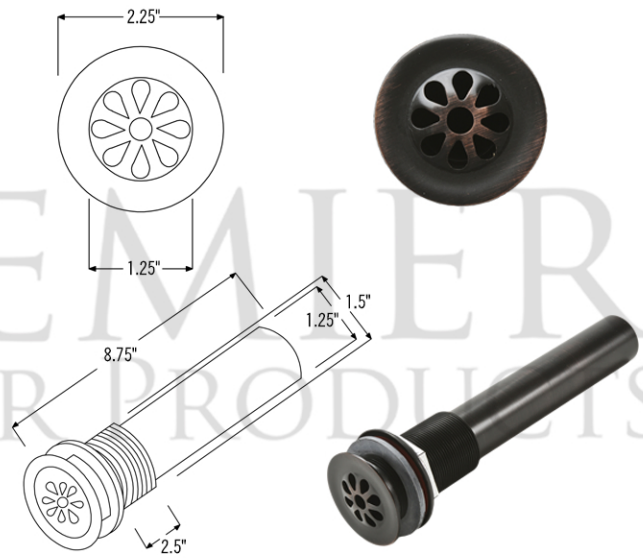

PACKAGE INCLUDES THE FOLLOWING ITEMS:

- * 24" Hand Hammered Copper Wall Mount Vanity
- * Single Handle Bathroom Faucet / ORB Finish (Model# B-SH02ORB)
- * Non-Overflow Teardrop Grid Drain / ORB Finish (Model# D-207ORB)
- * Copper Sink Wax (Model# W900-WAX)
- * Installation Silicone / ORB Finish (Model# C900-ORB)

- * 24" Hand Hammered Copper Wall Mount Vanity
- * Single Handle Bathroom Faucet / ORB Finish (Model# B-SH02ORB)
- * Non-Overflow Teardrop Grid Drain / ORB Finish (Model# D-207ORB)
- * Copper Sink Wax (Model# W900-WAX)
- * Installation Silicone / ORB Finish (Model# C900-ORB)

* ORB: Oil Rubbed Bronze

FAUCET DETAILS (Model# B-SH02ORB)

- * Solid Brass Single Handle Bathroom Faucet
- * Overall Height: 6.75" / Spout Reach: 6.75"
- * Valve Type: Drip Free Ceramic Disc
- * ASME A112.18.1/CSA B125.1, NSF/ANSI 61, California Lead Plumbing Law, ADA Compliant

DRAIN DETAILS (Model# D-207ORB)

- * 1.5" Non-Overflow Grid Bathroom Sink Drain
- * Upper Flange Dimension: 2.25"
- * Material: Solid Brass

SILICONE DETAILS (Model# C900-ORB)

- * Neutral Cure Installation Silicone
- * Size: 4.7 OZ
- * Matches a Variety of Different Styled Sinks and Drains