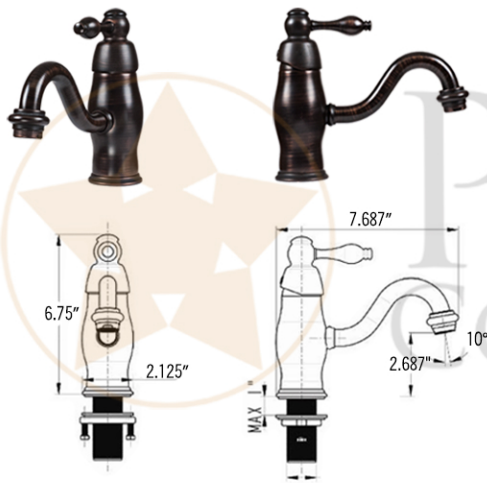

PACKAGE INCLUDES THE FOLLOWING ITEMS:

- * 24" Hand Hammered Copper Wall Mount Vanity
- * Single Handle Bathroom Faucet / ORB Finish (Model# B-SH02ORB)
- * Non-Overflow Teardrop Grid Drain / ORB Finish (Model# D-207ORB)
- * Copper Sink Wax (Model# W900-WAX)
- * Installation Silicone / ORB Finish (Model# C900-ORB)

- * 24" Hand Hammered Copper Wall Mount Vanity
- * Single Handle Bathroom Faucet / ORB Finish (Model# B-SH02ORB)
- * Non-Overflow Teardrop Grid Drain / ORB Finish (Model# D-207ORB)
- * Copper Sink Wax (Model# W900-WAX)
- * Installation Silicone / ORB Finish (Model# C900-ORB)

* ORB: Oil Rubbed Bronze

FAUCET DETAILS (Model# B-SH02ORB)

- * Solid Brass Single Handle Bathroom Faucet
- * Overall Height: 6.75" / Spout Reach: 6.75"
- * Valve Type: Drip Free Ceramic Disc
- * ASME A112.18.1/CSA B125.1, NSF/ANSI 61, California Lead Plumbing Law, ADA Compliant

DRAIN DETAILS (Model# D-207ORB)

- * 1.5" Non-Overflow Grid Bathroom Sink Drain
- * Upper Flange Dimension: 2.25"
- * Material: Solid Brass

SILICONE DETAILS (Model# C900-ORB)

- * Neutral Cure Installation Silicone
- * Size: 4.7 OZ
- * Matches a Variety of Different Styled Sinks and Drains