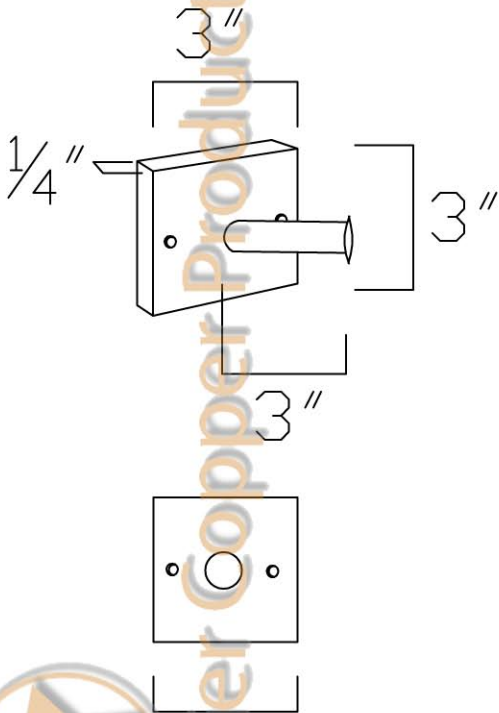

# ITEM# RH1 3" ROBE HOOK

DIMENSIONS: 3"X3"X $\frac{1}{4}$ "

Premier Copper Products