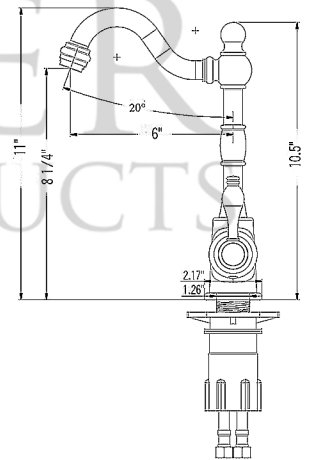

### PACKAGE INCLUDES THE FOLLOWING ITEMS:

- \* 16" Square Hammered Copper Bar/Prep Sink with 3.5" Drain Opening / ORB Finish (Model # BS16DB3)
- \* Single Handle Bar or Vessel Filler Faucet / ORB Finish (Model # B-BV01ORB)
- \* 3.5" Basket Strainer Drain / ORB Finish (Model# D-132ORB)
- \* Copper Sink Wax (Model# W900-WAX)
- \* Neutral Cure Copper Sink Installation Silicone (Model# C900-ORB)

### SINK DETAILS (Model# BS16DB3)

- \* Description: 16" Square Hammered Copper Bar/Prep Sink with 3.5" Drain Opening
- \* Color: Oil Rubbed Bronze
- \* Outer Dimension: 16" x 16" x 7"
- \* Inner Dimension: 14" x 14" x 7"
- \* Drain Size: 3.5" Drain Opening
- \* CODE / STANDARD COMPLIANCE: IAPMO / cUPC LISTED

### FAUCET DETAILS (Model# B-BV01ORB)

- \* Description: Single Handle Bar / Vessel Faucet
- \* Finish: Oil Rubbed Bronze
- \* Installation: Single Hole
- \* Overall Height: 11"
- \* Spout Reach: 6"
- \* Prop 65 Compliant
- \* Certifications: ASME A112.18.1/CSA B125.1, NSF/ANSI 61, California Lead Plumbing Law, ADA Compliant

### SILICONE DETAILS (Model# C900-ORB)

- \* Description: Neutral Cure Copper Sink Installation Silicone
- \* Color: Oil Rubbed Bronze
- \* Size: 4.7oz