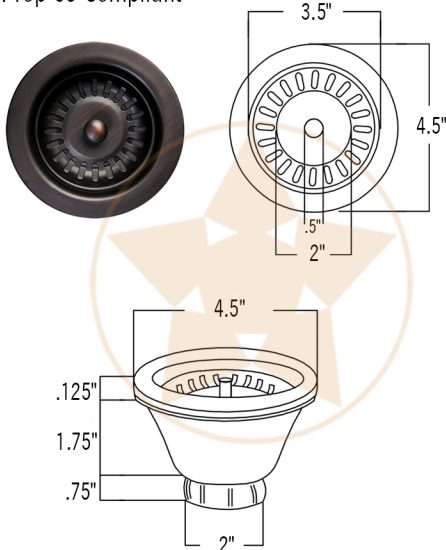

DRAIN DETAILS (Model# D-132ORB)

- Description: 3.5" Basket Strainer Drain
- Upper Flange Dimension: 4.5"
- Material: Solid Brass
- Prop 65 Compliant