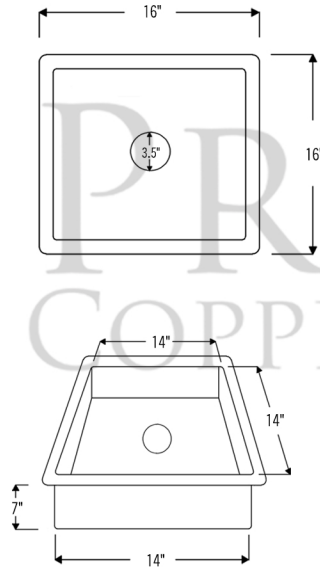

### PACKAGE INCLUDES THE FOLLOWING ITEMS:

- \* 16" Square Hammered Copper Bar/Prep Sink with 3.5" Drain Opening / ORB Finish (Model # BS16DB3)
- \* Single Handle Bar or Vessel Filler Faucet / ORB Finish (Model # B-BV01ORB)
- \* 3.5" Basket Strainer Drain / ORB Finish (Model# D-132ORB)
- \* Copper Sink Wax (Model# W900-WAX)
- \* Neutral Cure Copper Sink Installation Silicone (Model# C900-ORB)

### SINK DETAILS (Model# BS16DB3)

- \* Description: 16" Square Hammered Copper Bar/Prep Sink with 3.5" Drain Opening
- \* Color: Oil Rubbed Bronze
- \* Outer Dimension: 16" x 16" x 7"
- \* Inner Dimension: 14" x 14" x 7"
- \* Drain Size: 3.5" Drain Opening
- \* CODE / STANDARD COMPLIANCE: IAPMO / cUPC LISTED

### FAUCET DETAILS (Model# B-BV01ORB)

- \* Description: Single Handle Bar / Vessel Faucet
- \* Finish: Oil Rubbed Bronze
- \* Installation: Single Hole
- \* Overall Height: 11"
- \* Spout Reach: 6"
- \* Prop 65 Compliant
- \* Certifications: ASME A112.18.1/CSA B125.1, NSF/ANSI 61, California Lead Plumbing Law, ADA Compliant

### SILICONE DETAILS (Model# C900-ORB)

- \* Description: Neutral Cure Copper Sink Installation Silicone
- \* Color: Oil Rubbed Bronze
- \* Size: 4.7oz