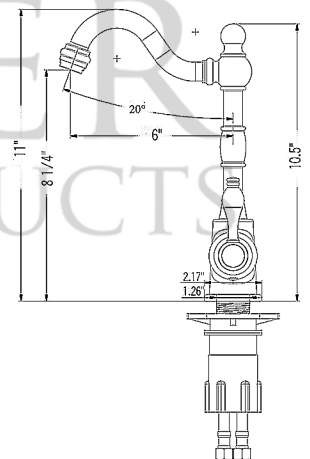

### PACKAGE INCLUDES THE FOLLOWING ITEMS:

- \* 15" Square Copper Prep Sink / ORB Finish (Model # BS15DB3)
- \* Single Handle Bar or Vessel Filler Faucet / ORB Finish (Model # B-BV01ORB)
- \* 3.5" Basket Strainer Drain / ORB Finish (Model# D-132ORB)
- \* Copper Sink Wax (Model# W900-WAX)
- \* Neutral Cure Copper Sink Installation Silicone (Model# C900-ORB)

### SINK DETAILS (Model# BS15DB3)

- \* Description: 15" Square Copper Prep Sink
- \* Color: Oil Rubbed Bronze
- \* Outer Dimension: 15" x 15" x 7"
- \* Inner Dimension: 13" x 13" x 7"
- \* Drain Size: 3.5" Drain Opening
- \* CODE / STANDARD COMPLIANCE: IAPMO / cUPC LISTED

### FAUCET DETAILS (Model# B-BV01ORB)

- \* Description: Single Handle Bar / Vessel Faucet
- \* Finish: Oil Rubbed Bronze
- \* Installation: Single Hole
- \* Overall Height: 11"
- \* Spout Reach: 6"
- \* Prop 65 Compliant
- \* Certifications: ASME A112.18.1/CSA B125.1, NSF/ANSI 61, California Lead Plumbing Law, ADA Compliant

### SILICONE DETAILS (Model# C900-ORB)

- \* Description: Neutral Cure Copper Sink Installation Silicone
- \* Color: Oil Rubbed Bronze
- \* Size: 4.7oz