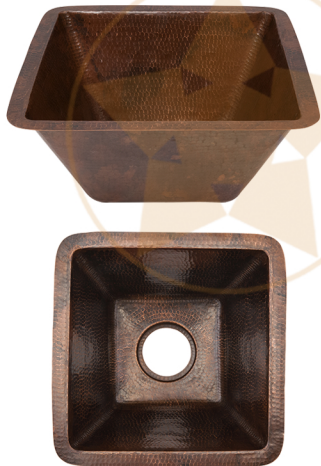

### PACKAGE INCLUDES THE FOLLOWING ITEMS:

- \* 15" Square Copper Prep Sink / ORB Finish (Model # BS15DB3)
- \* Single Handle Bar or Vessel Filler Faucet / ORB Finish (Model # B-BV01ORB)
- \* 3.5" Basket Strainer Drain / ORB Finish (Model# D-132ORB)
- \* Copper Sink Wax (Model# W900-WAX)
- \* Neutral Cure Copper Sink Installation Silicone (Model# C900-ORB)

\* ORB: Oil Rubbed Bronze

### SINK DETAILS (Model# BS15DB3)

- \* Description: 15" Square Copper Prep Sink
- \* Color: Oil Rubbed Bronze
- \* Outer Dimension: 15" x 15" x 7"
- \* Inner Dimension: 13" x 13" x 7"
- \* Drain Size: 3.5" Drain Opening
- \* CODE / STANDARD COMPLIANCE: IAPMO / cUPC LISTED

### FAUCET DETAILS (Model# B-BV01ORB)

- \* Description: Single Handle Bar / Vessel Faucet
- \* Finish: Oil Rubbed Bronze
- \* Installation: Single Hole
- \* Overall Height: 11"
- \* Spout Reach: 6"
- \* Prop 65 Compliant
- \* Certifications: ASME A112.18.1/CSA B125.1, NSF/ANSI 61, California Lead Plumbing Law, ADA Compliant