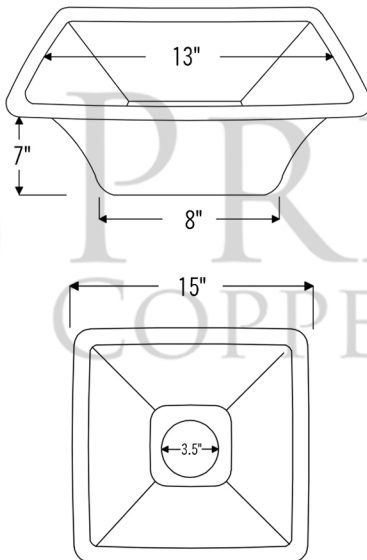

### PACKAGE INCLUDES THE FOLLOWING ITEMS:

- \* 15" Square Copper Prep Sink / ORB Finish (Model # BS15DB3)
- \* Single Handle Bar or Vessel Filler Faucet / ORB Finish (Model # B-BV01ORB)
- \* 3.5" Basket Strainer Drain / ORB Finish (Model# D-132ORB)
- \* Copper Sink Wax (Model# W900-WAX)
- \* Neutral Cure Copper Sink Installation Silicone (Model# C900-ORB)

### SINK DETAILS (Model# BS15DB3)

- \* Description: 15" Square Copper Prep Sink
- \* Color: Oil Rubbed Bronze
- \* Outer Dimension: 15" x 15" x 7"
- \* Inner Dimension: 13" x 13" x 7"
- \* Drain Size: 3.5" Drain Opening
- \* CODE / STANDARD COMPLIANCE: IAPMO / cUPC LISTED

### FAUCET DETAILS (Model# B-BV01ORB)

- \* Description: Single Handle Bar / Vessel Faucet
- \* Finish: Oil Rubbed Bronze
- \* Installation: Single Hole
- \* Overall Height: 11"
- \* Spout Reach: 6"
- \* Prop 65 Compliant
- \* Certifications: ASME A112.18.1/CSA B125.1, NSF/ANSI 61, California Lead Plumbing Law, ADA Compliant

### SILICONE DETAILS (Model# C900-ORB)

- \* Description: Neutral Cure Copper Sink Installation Silicone
- \* Color: Oil Rubbed Bronze
- \* Size: 4.7oz