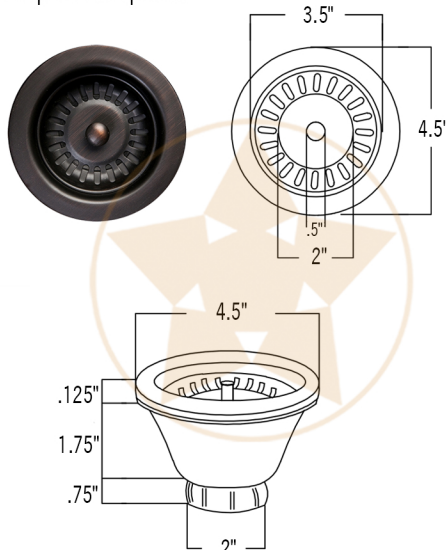

DRAIN DETAILS (Model# D-132ORB)

- Description: 3.5" Basket Strainer Drain
- Upper Flange Dimension: 4.5"
- Material: Solid Brass
- Prop 65 Compliant