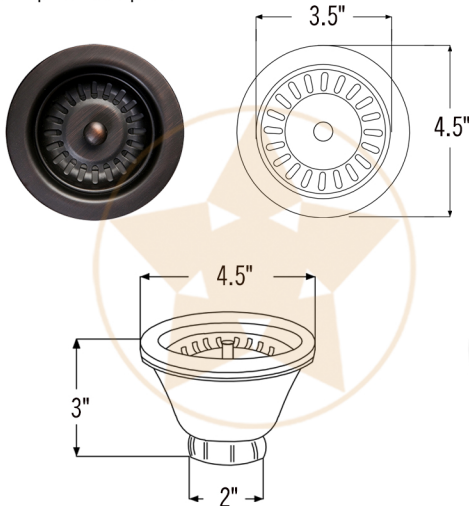

DRAIN DETAILS (Model# D-132ORB)

- Description: 3.5" Basket Strainer Drain
- Upper Flange Dimension: 4.5"
- Material: Solid Brass
- Prop 65 Compliant