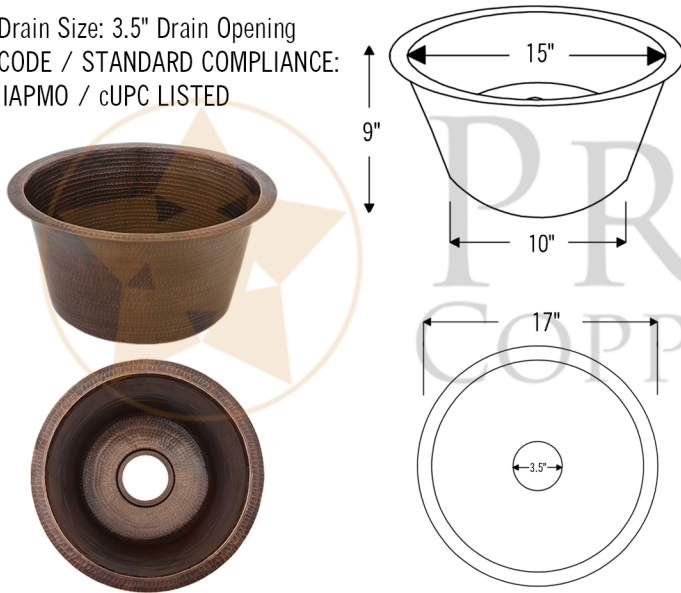

PACKAGE INCLUDES THE FOLLOWING ITEMS:

- * 17" Large Round Hammered Copper Prep Sink / ORB Finish (Model # BR17DB)
- * Single Handle Bar or Vessel Filler Faucet / ORB Finish (Model # B-BV01ORB)
- * 3.5" Basket Strainer Drain / ORB Finish (Model# D-132ORB)
- * Copper Sink Wax (Model# W900-WAX)
- * Neutral Cure Copper Sink Installation Silicone (Model# C900-ORB)

* ORB: Oil Rubbed Bronze

SINK DETAILS (Model# BR17DB)

- * Description: 17" Large Round Hammered Copper Prep Sink
- * Color: Oil Rubbed Bronze
- * Outer Dimension: 17" x 17" x 9"
- * Inner Dimension: 15" x 15" x 9"
- * Drain Size: 3.5" Drain Opening
- * CODE / STANDARD COMPLIANCE: IAPMO / cUPC LISTED

FAUCET DETAILS (Model# B-BV01ORB)

- * Description: Single Handle Bar / Vessel Faucet
- * Finish: Oil Rubbed Bronze
- * Installation: Single Hole
- * Overall Height: 11"
- * Spout Reach: 6"
- * Prop 65 Compliant
- * Certifications: ASME A112.18.1/CSA B125.1, NSF/ANSI 61, California Lead Plumbing Law, ADA Compliant

SILICONE DETAILS (Model# C900-ORB)

- * Description: Neutral Cure Copper Sink Installation Silicone
- * Color: Oil Rubbed Bronze
- * Size: 4.7oz