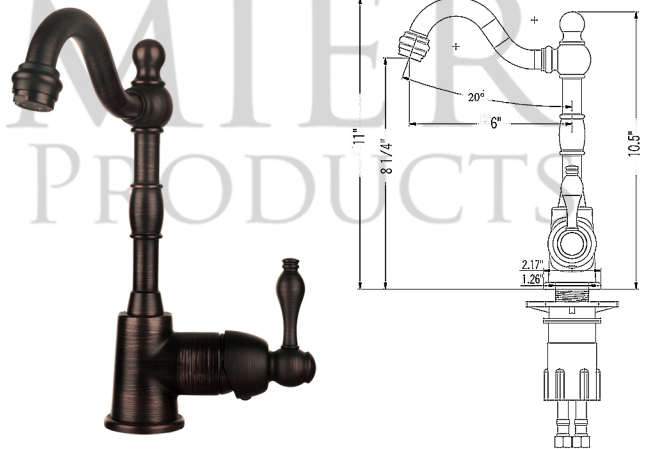

PACKAGE INCLUDES THE FOLLOWING ITEMS:

- * 17" Large Round Hammered Copper Prep Sink / ORB Finish (Model # BR17DB)
- * Single Handle Bar or Vessel Filler Faucet / ORB Finish (Model # B-BV01ORB)
- * 3.5" Basket Strainer Drain / ORB Finish (Model# D-132ORB)
- * Copper Sink Wax (Model# W900-WAX)
- * Neutral Cure Copper Sink Installation Silicone (Model# C900-ORB)

* ORB: Oil Rubbed Bronze

SINK DETAILS (Model# BR17DB)

- * Description: 17" Large Round Hammered Copper Prep Sink
- * Color: Oil Rubbed Bronze
- * Outer Dimension: 17" x 17" x 9"
- * Inner Dimension: 15" x 15" x 9"
- * Drain Size: 3.5" Drain Opening
- * CODE / STANDARD COMPLIANCE: IAPMO / cUPC LISTED

FAUCET DETAILS (Model# B-BV01ORB)

- * Description: Single Handle Bar / Vessel Faucet
- * Finish: Oil Rubbed Bronze
- * Installation: Single Hole
- * Overall Height: 11"
- * Spout Reach: 6"
- * Prop 65 Compliant
- * Certifications: ASME A112.18.1/CSA B125.1, NSF/ANSI 61, California Lead Plumbing Law, ADA Compliant

SILICONE DETAILS (Model# C900-ORB)

- * Description: Neutral Cure Copper Sink Installation Silicone
- * Color: Oil Rubbed Bronze
- * Size: 4.7oz