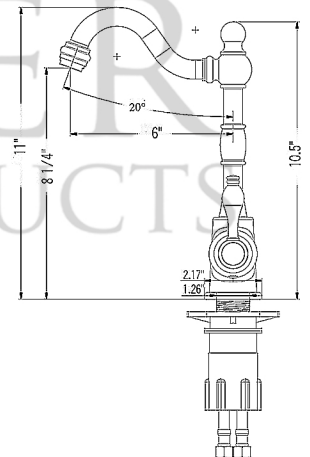

* ORB: Oil Rubbed Bronze

SINK DETAILS (Model# BR16GDB3)

- * Description: 16" Round Copper Prep Sink w/ Grape Design
- * Color: Oil Rubbed Bronze
- * Outer Dimension: 16" x 16" x 7"
- * Inner Dimension: 14" x 14" x 7"
- * Drain Size: 3.5" Drain Opening
- * CODE / STANDARD COMPLIANCE: IAPMO / cUPC LISTED

FAUCET DETAILS (Model# B-BV01ORB)

- * Description: Single Handle Bar / Vessel Faucet
- * Finish: Oil Rubbed Bronze
- * Installation: Single Hole
- * Overall Height: 11"
- * Spout Reach: 6"
- * Prop 65 Compliant
- * Certifications: ASME A112.18.1/CSA B125.1, NSF/ANSI 61, California Lead Plumbing Law, ADA Compliant

DRAIN DETAILS (Model# D-132ORB)

- * Description: 3.5" Basket Strainer Drain
- * Upper Flange Dimension: 4.5"
- * Material: Solid Brass
- * Prop 65 Compliant

WAX DETAILS (Model# W900-WAX)

- * Copper Sink Wax Protectant
- * Made from Natural Bee's Wax
- * No wax Build Up ever!
- * Hard Water Protection
- * Works Great on a Variety of Different Surfaces:

SILICONE DETAILS (Model# C900-ORB)

- * Description: Neutral Cure Copper Sink Installation Silicone
- * Color: Oil Rubbed Bronze
- * Size: 4.7oz