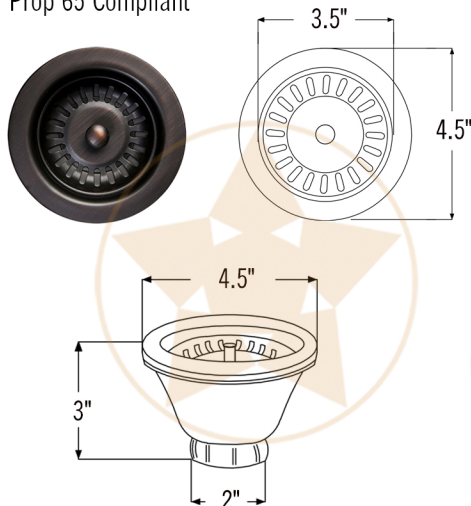

DRAIN DETAILS (Model# D-132ORB)

- Description: 3.5" Basket Strainer Drain
- Upper Flange Dimension: 4.5"
- Material: Solid Brass
- Prop 65 Compliant