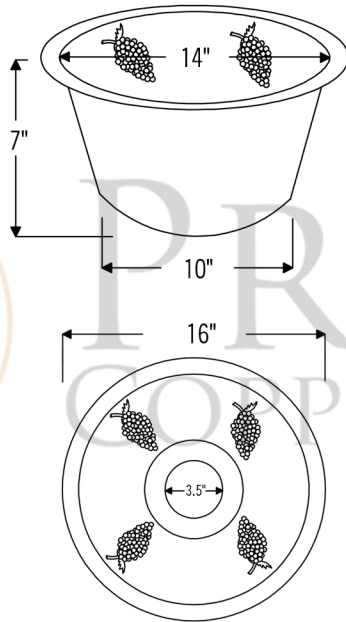

PACKAGE INCLUDES THE FOLLOWING ITEMS:

- * 16" Round Copper Prep Sink w/ Grape Design / ORB Finish (Model # BR16GDB3)
- * Single Handle Bar or Vessel Filler Faucet / ORB Finish (Model # B-BV01ORB)
- * 3.5" Basket Strainer Drain / ORB Finish (Model# D-132ORB)
- * Copper Sink Wax (Model# W900-WAX)
- * Neutral Cure Copper Sink Installation Silicone (Model# C900-ORB)

* ORB: Oil Rubbed Bronze

SINK DETAILS (Model# BR16GDB3)

- * Description: 16" Round Copper Prep Sink w/ Grape Design
- * Color: Oil Rubbed Bronze
- * Outer Dimension: 16" x 16" x 7"
- * Inner Dimension: 14" x 14" x 7"
- * Drain Size: 3.5" Drain Opening
- * CODE / STANDARD COMPLIANCE: IAPMO / cUPC LISTED

FAUCET DETAILS (Model# B-BV01ORB)

- * Description: Single Handle Bar / Vessel Faucet
- * Finish: Oil Rubbed Bronze
- * Installation: Single Hole
- * Overall Height: 11"
- * Spout Reach: 6"
- * Prop 65 Compliant
- * Certifications: ASME A112.18.1/CSA B125.1, NSF/ANSI 61, California Lead Plumbing Law, ADA Compliant

SILICONE DETAILS (Model# C900-ORB)

- * Description: Neutral Cure Copper Sink Installation Silicone
- * Color: Oil Rubbed Bronze
- * Size: 4.7oz