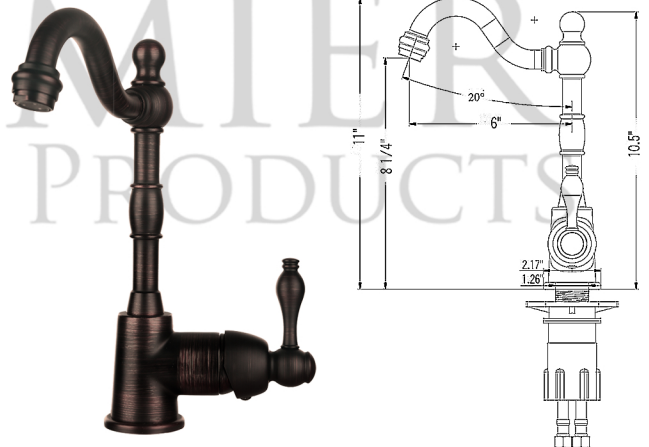

PACKAGE INCLUDES THE FOLLOWING ITEMS:

- * 16" Round Copper Bar Sink w/ Grape Design / ORB Finish (Model # BR16GDB2)
- * Single Handle Bar or Vessel Filler Faucet / ORB Finish (Model # B-BV01ORB)
- * 2" Bar Basket Strainer Drain / ORB Finish (Model# D-133ORB)
- * Copper Sink Wax (Model# W900-WAX)
- * Neutral Cure Copper Sink Installation Silicone (Model# C900-ORB)

* ORB: Oil Rubbed Bronze

SINK DETAILS (Model# BR16GDB2)

- * Description: 16" Round Copper Bar Sink w/ Grape Design
- * Color: Oil Rubbed Bronze
- * Outer Dimension: 16" x 16" x 7"
- * Inner Dimension: 14" x 14" x 7"
- * Drain Size: 2" Drain Opening
- * CODE / STANDARD COMPLIANCE: IAPMO / cUPC LISTED

FAUCET DETAILS (Model# B-BV01ORB)

- * Description: Single Handle Bar / Vessel Faucet
- * Finish: Oil Rubbed Bronze
- * Installation: Single Hole
- * Overall Height: 11"
- * Spout Reach: 6"
- * Prop 65 Compliant
- * Certifications: ASME A112.18.1/CSA B125.1, NSF/ANSI 61, California Lead Plumbing Law, ADA Compliant

DRAIN DETAILS (Model# D-133ORB)

- * Description: 2" Bar Basket Sink Drain
- * Upper Flange Dimension: 2.75"
- * Material: Solid Brass
- * Prop 65 Compliant

WAX DETAILS (Model# W900-WAX)

- * Copper Sink Wax Protectant
- * Made from Natural Bee's Wax
- * No wax Build Up ever!
- * Hard Water Protection
- * Works Great on a Variety of Different Surfaces: