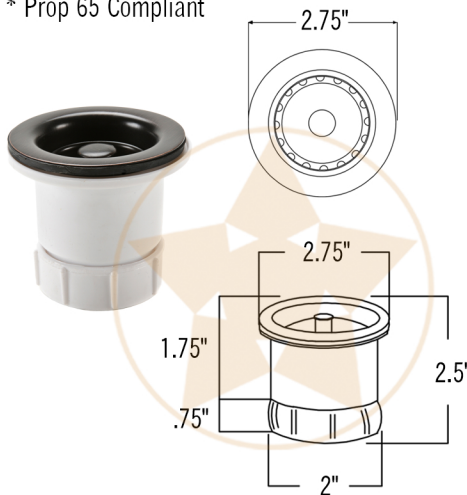

DRAIN DETAILS (Model# D-133ORB)

- Description: 2" Bar Basket Sink Drain
- Upper Flange Dimension: 2.75"
- Material: Solid Brass
- Prop 65 Compliant