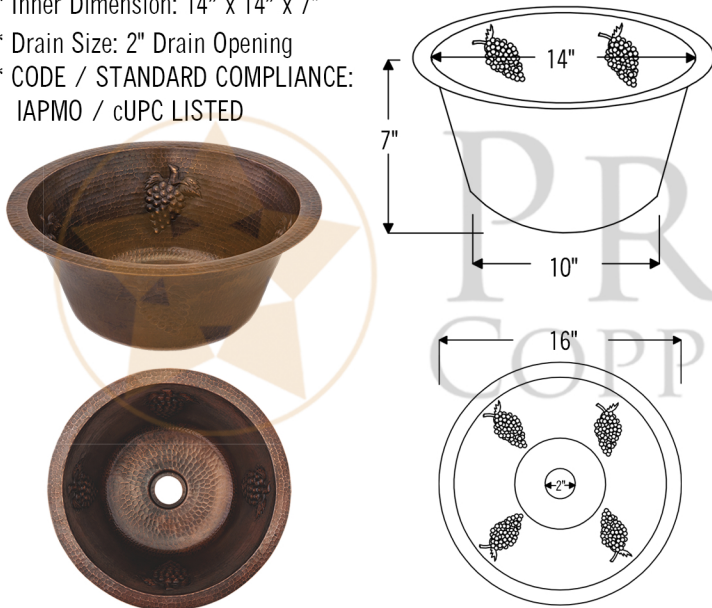

PACKAGE INCLUDES THE FOLLOWING ITEMS:

- * 16" Round Copper Bar Sink w/ Grape Design / ORB Finish (Model # BR16GDB2)
- * Single Handle Bar or Vessel Filler Faucet / ORB Finish (Model # B-BV01ORB)
- * 2" Bar Basket Strainer Drain / ORB Finish (Model# D-133ORB)
- * Copper Sink Wax (Model# W900-WAX)
- * Neutral Cure Copper Sink Installation Silicone (Model# C900-ORB)

* ORB: Oil Rubbed Bronze

SINK DETAILS (Model# BR16GDB2)

- * Description: 16" Round Copper Bar Sink w/ Grape Design
- * Color: Oil Rubbed Bronze
- * Outer Dimension: 16" x 16" x 7"
- * Inner Dimension: 14" x 14" x 7"
- * Drain Size: 2" Drain Opening
- * CODE / STANDARD COMPLIANCE: IAPMO / cUPC LISTED

FAUCET DETAILS (Model# B-BV01ORB)

- * Description: Single Handle Bar / Vessel Faucet
- * Finish: Oil Rubbed Bronze
- * Installation: Single Hole
- * Overall Height: 11"
- * Spout Reach: 6"
- * Prop 65 Compliant
- * Certifications: ASME A112.18.1/CSA B125.1, NSF/ANSI 61, California Lead Plumbing Law, ADA Compliant

SILICONE DETAILS (Model# C900-ORB)

- * Description: Neutral Cure Copper Sink Installation Silicone
- * Color: Oil Rubbed Bronze
- * Size: 4.7oz