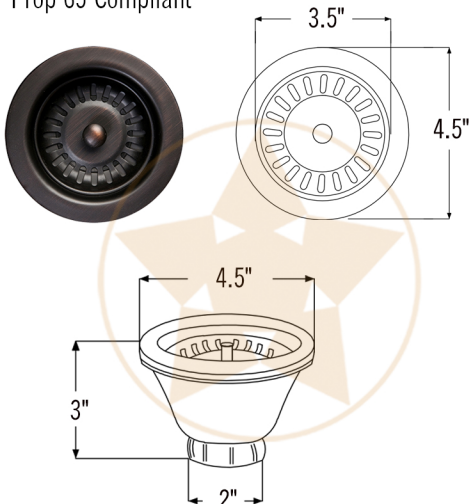

DRAIN DETAILS (Model# D-132ORB)

- Description: 3.5" Basket Strainer Drain
- Upper Flange Dimension: 4.5"
- Material: Solid Brass
- Prop 65 Compliant