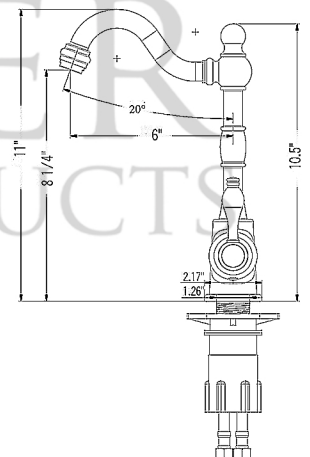

* ORB: Oil Rubbed Bronze

SINK DETAILS (Model# BR16FDB3)

- * Description: 16" Round Copper Prep Sink w/ Fleur De Lis Design
- * Color: Oil Rubbed Bronze
- * Outer Dimension: 16" x 16" x 7"
- * Inner Dimension: 14" x 14" x 7"
- * Drain Size: 3.5" Drain Opening
- * CODE / STANDARD COMPLIANCE: IAPMO / cUPC LISTED

FAUCET DETAILS (Model# B-BV01ORB)

- * Description: Single Handle Bar / Vessel Faucet
- * Finish: Oil Rubbed Bronze
- * Installation: Single Hole
- * Overall Height: 11"
- * Spout Reach: 6"
- * Prop 65 Compliant
- * Certifications: ASME A112.18.1/CSA B125.1, NSF/ANSI 61, California Lead Plumbing Law, ADA Compliant

DRAIN DETAILS (Model# D-132ORB)

- * Description: 3.5" Basket Strainer Drain
- * Upper Flange Dimension: 4.5"
- * Material: Solid Brass
- * Prop 65 Compliant

WAX DETAILS (Model# W900-WAX)

- * Copper Sink Wax Protectant
- * Made from Natural Bee's Wax
- * No wax Build Up ever!
- * Hard Water Protection
- * Works Great on a Variety of Different Surfaces:

- * Description: Neutral Cure Copper Sink Installation Silicone
- * Color: Oil Rubbed Bronze
- * Size: 4.7oz