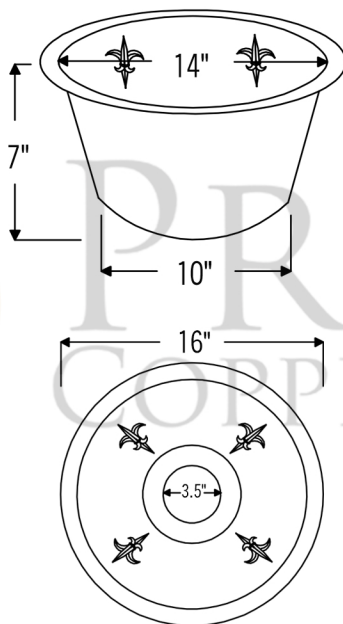

PACKAGE INCLUDES THE FOLLOWING ITEMS:

- * 16" Round Copper Prep Sink w/ Fleur De Lis Design / ORB Finish (Model # BR16FDB3)
- * Single Handle Bar or Vessel Filler Faucet / ORB Finish (Model # B-BV01ORB)
- * 3.5" Basket Strainer Drain / ORB Finish (Model# D-132ORB)
- * Copper Sink Wax (Model# W900-WAX)
- * Neutral Cure Copper Sink Installation Silicone (Model# C900-ORB)

* ORB: Oil Rubbed Bronze

SINK DETAILS (Model# BR16FDB3)

- * Description: 16" Round Copper Prep Sink w/ Fleur De Lis Design
- * Color: Oil Rubbed Bronze
- * Outer Dimension: 16" x 16" x 7"
- * Inner Dimension: 14" x 14" x 7"
- * Drain Size: 3.5" Drain Opening
- * CODE / STANDARD COMPLIANCE: IAPMO / cUPC LISTED

FAUCET DETAILS (Model# B-BV01ORB)

- * Description: Single Handle Bar / Vessel Faucet
- * Finish: Oil Rubbed Bronze
- * Installation: Single Hole
- * Overall Height: 11"
- * Spout Reach: 6"
- * Prop 65 Compliant
- * Certifications: ASME A112.18.1/CSA B125.1, NSF/ANSI 61, California Lead Plumbing Law, ADA Compliant

- * Description: Neutral Cure Copper Sink Installation Silicone
- * Color: Oil Rubbed Bronze
- * Size: 4.7oz