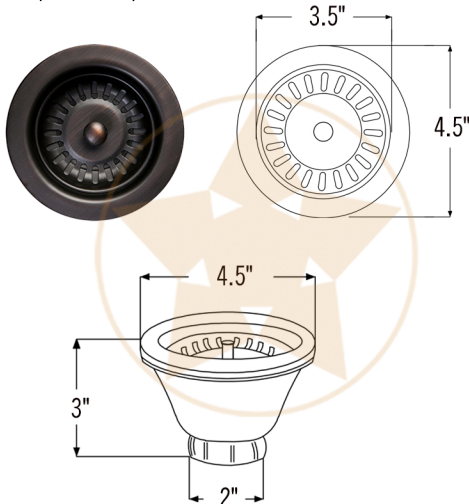

DRAIN DETAILS (Model# D-132ORB)

- Description: 3.5" Basket Strainer Drain
- Upper Flange Dimension: 4.5"
- Material: Solid Brass
- Prop 65 Compliant