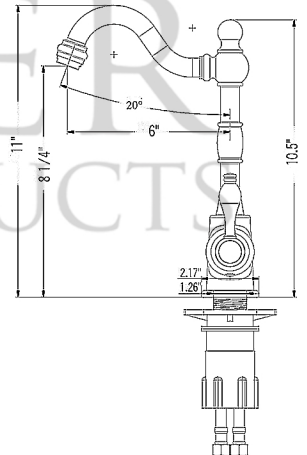

### PACKAGE INCLUDES THE FOLLOWING ITEMS:

- \* 16" Round Copper Prep Sink / ORB Finish (Model # BR16DB3)
- \* Single Handle Bar or Vessel Filler Faucet / ORB Finish (Model # B-BV01ORB)
- \* 3.5" Basket Strainer Drain / ORB Finish (Model# D-132ORB)
- \* Copper Sink Wax (Model# W900-WAX)
- \* Neutral Cure Copper Sink Installation Silicone (Model# C900-ORB)

### SINK DETAILS (Model# BR16DB3)

- \* Description: 16" Round Copper Prep Sink
- \* Color: Oil Rubbed Bronze
- \* Outer Dimension: 16" x 16" x 7"
- \* Inner Dimension: 14" x 14" x 7"
- \* Drain Size: 3.5" Drain Opening
- \* CODE / STANDARD COMPLIANCE: IAPMO / cUPC LISTED

### FAUCET DETAILS (Model# B-BV01ORB)

- \* Description: Single Handle Bar / Vessel Faucet
- \* Finish: Oil Rubbed Bronze
- \* Installation: Single Hole
- \* Overall Height: 11"
- \* Spout Reach: 6"
- \* Prop 65 Compliant
- \* Certifications: ASME A112.18.1/CSA B125.1, NSF/ANSI 61, California Lead Plumbing Law, ADA Compliant

### SILICONE DETAILS (Model# C900-ORB)

- \* Description: Neutral Cure Copper Sink Installation Silicone
- \* Color: Oil Rubbed Bronze
- \* Size: 4.7oz