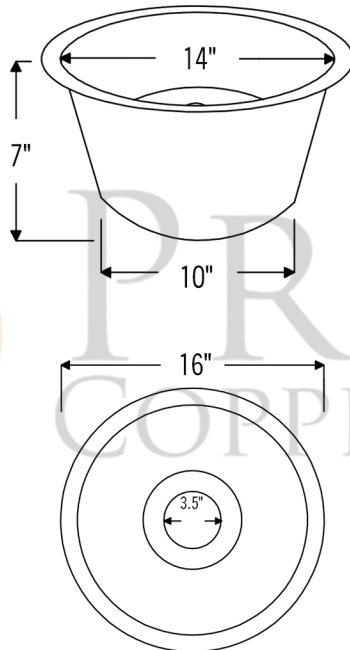

### PACKAGE INCLUDES THE FOLLOWING ITEMS:

- \* 16" Round Copper Prep Sink / ORB Finish (Model # BR16DB3)
- \* Single Handle Bar or Vessel Filler Faucet / ORB Finish (Model # B-BV01ORB)
- \* 3.5" Basket Strainer Drain / ORB Finish (Model# D-132ORB)
- \* Copper Sink Wax (Model# W900-WAX)
- \* Neutral Cure Copper Sink Installation Silicone (Model# C900-ORB)

### SINK DETAILS (Model# BR16DB3)

- \* Description: 16" Round Copper Prep Sink
- \* Color: Oil Rubbed Bronze
- \* Outer Dimension: 16" x 16" x 7"
- \* Inner Dimension: 14" x 14" x 7"
- \* Drain Size: 3.5" Drain Opening
- \* CODE / STANDARD COMPLIANCE: IAPMO / cUPC LISTED

### FAUCET DETAILS (Model# B-BV01ORB)

- \* Description: Single Handle Bar / Vessel Faucet
- \* Finish: Oil Rubbed Bronze
- \* Installation: Single Hole
- \* Overall Height: 11"
- \* Spout Reach: 6"
- \* Prop 65 Compliant
- \* Certifications: ASME A112.18.1/CSA B125.1, NSF/ANSI 61, California Lead Plumbing Law, ADA Compliant

### SILICONE DETAILS (Model# C900-ORB)

- \* Description: Neutral Cure Copper Sink Installation Silicone
- \* Color: Oil Rubbed Bronze
- \* Size: 4.7oz