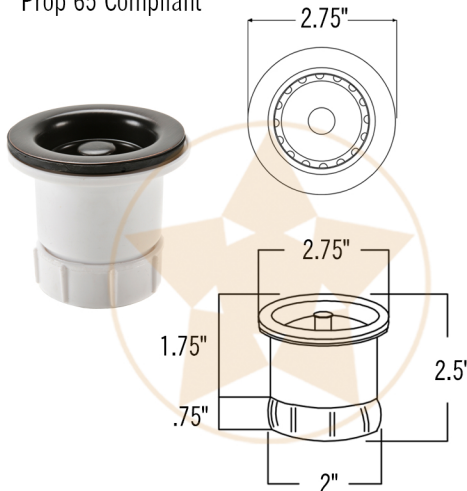

DRAIN DETAILS (Model# D-133ORB)

- Description: 2" Bar Basket Sink Drain
- Upper Flange Dimension: 2.75"
- Material: Solid Brass
- Prop 65 Compliant