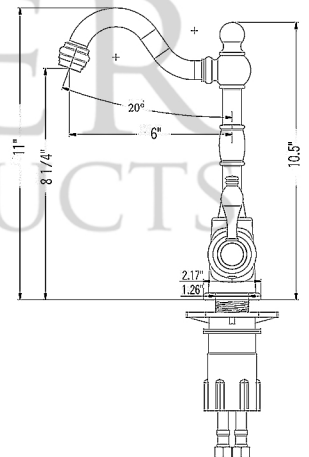

### SINK DETAILS (Model# BR16DB2)

- \* Description: 16" Round Copper Bar Sink
- \* Color: Oil Rubbed Bronze
- \* Outer Dimension: 16" x 16" x 7"
- \* Inner Dimension: 14" x 14" x 7"
- \* Drain Size: 2" Drain Opening
- \* CODE / STANDARD COMPLIANCE: IAPMO / cUPC LISTED

### FAUCET DETAILS (Model# B-BV01ORB)

- \* Description: Single Handle Bar / Vessel Faucet
- \* Finish: Oil Rubbed Bronze
- \* Installation: Single Hole
- \* Overall Height: 11"
- \* Spout Reach: 6"
- \* Prop 65 Compliant
- \* Certifications: ASME A112.18.1/CSA B125.1, NSF/ANSI 61, California Lead Plumbing Law, ADA Compliant

### DRAIN DETAILS (Model# D-133ORB)

- \* Description: 2" Bar Basket Sink Drain
- \* Upper Flange Dimension: 2.75"
- \* Material: Solid Brass
- \* Prop 65 Compliant

### SILICONE DETAILS (Model# C900-ORB)

- \* Description: Neutral Cure Copper Sink Installation Silicone
- \* Color: Oil Rubbed Bronze
- \* Size: 4.7oz