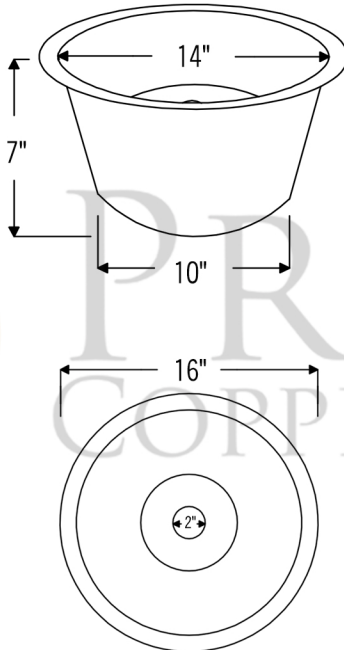

### PACKAGE INCLUDES THE FOLLOWING ITEMS:

- \* 16" Round Copper Bar Sink / ORB Finish (Model # BR16DB2)
- \* Single Handle Bar or Vessel Filler Faucet / ORB Finish (Model # B-BV01ORB)
- \* 2" Bar Basket Strainer Drain / ORB Finish (Model# D-133ORB)
- \* Copper Sink Wax (Model# W900-WAX)
- \* Neutral Cure Copper Sink Installation Silicone (Model# C900-ORB)

### SINK DETAILS (Model# BR16DB2)

- \* Description: 16" Round Copper Bar Sink
- \* Color: Oil Rubbed Bronze
- \* Outer Dimension: 16" x 16" x 7"
- \* Inner Dimension: 14" x 14" x 7"
- \* Drain Size: 2" Drain Opening
- \* CODE / STANDARD COMPLIANCE: IAPMO / cUPC LISTED

### FAUCET DETAILS (Model# B-BV01ORB)

- \* Description: Single Handle Bar / Vessel Faucet
- \* Finish: Oil Rubbed Bronze
- \* Installation: Single Hole
- \* Overall Height: 11"
- \* Spout Reach: 6"
- \* Prop 65 Compliant
- \* Certifications: ASME A112.18.1/CSA B125.1, NSF/ANSI 61, California Lead Plumbing Law, ADA Compliant

### DRAIN DETAILS (Model# D-133ORB)

- \* Description: 2" Bar Basket Sink Drain
- \* Upper Flange Dimension: 2.75"
- \* Material: Solid Brass
- \* Prop 65 Compliant