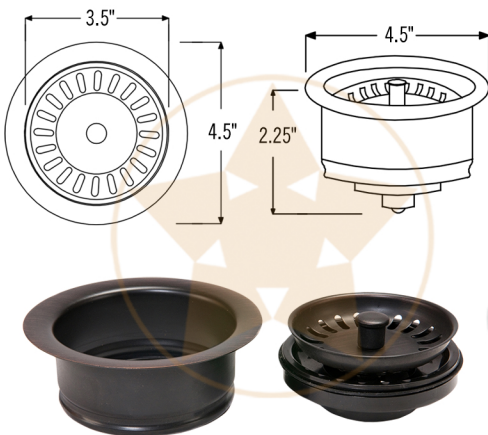

DRAIN DETAILS (Model# D-130ORB)

- Description: 3.5" Garbage Disposal Drain
- Upper Flange Dimension: 4.5"
- Material: Solid Brass
- Prop 65 Compliant