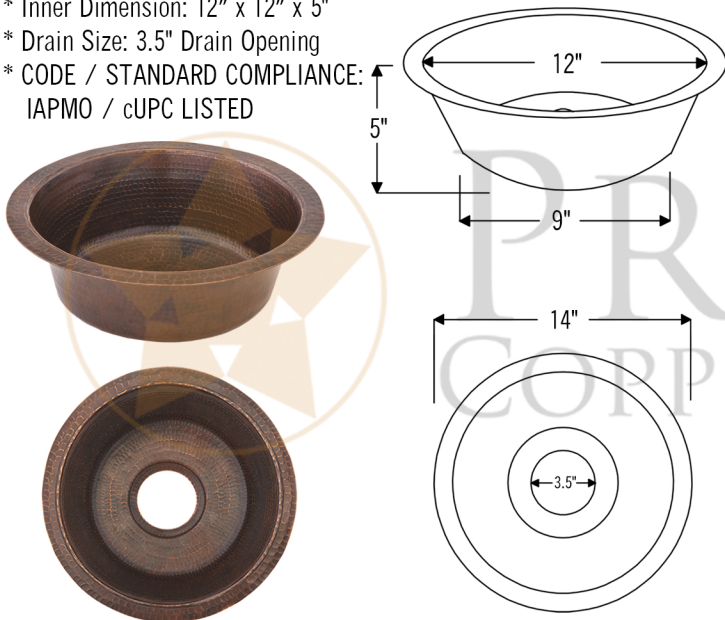

PACKAGE INCLUDES THE FOLLOWING ITEMS:

- * 14" Round Copper Prep Sink / ORB Finish (Model # BR14DB3)
- * Single Handle Bar or Vessel Filler Faucet / ORB Finish (Model # B-BV01ORB)
- * 3.5" Deluxe Garbage Disposal Drain w/ Basket / ORB Finish (Model# D-130ORB)
- * Copper Sink Wax (Model# W900-WAX)
- * Neutral Cure Copper Sink Installation Silicone (Model# C900-ORB)

* ORB: Oil Rubbed Bronze

SINK DETAILS (Model# BR14DB3)

- * Description: 14" Round Copper Prep Sink
- * Color: Oil Rubbed Bronze
- * Outer Dimension: 14" x 14" x 5"
- * Inner Dimension: 12" x 12" x 5"
- * Drain Size: 3.5" Drain Opening
- * CODE / STANDARD COMPLIANCE: IAPMO / cUPC LISTED

FAUCET DETAILS (Model# B-BV01ORB)

- * Description: Single Handle Bar / Vessel Faucet
- * Finish: Oil Rubbed Bronze
- * Installation: Single Hole
- * Overall Height: 11"
- * Spout Reach: 6"
- * Prop 65 Compliant
- * Certifications: ASME A112.18.1/CSA B125.1, NSF/ANSI 61, California Lead Plumbing Law, ADA Compliant

DRAIN DETAILS (Model# D-130ORB)

- * Description: 3.5" Garbage Disposal Drain
- * Upper Flange Dimension: 4.5"
- * Material: Solid Brass
- * Prop 65 Compliant

WAX DETAILS (Model# W900-WAX)

- * Copper Sink Wax Protectant
- * Made from Natural Bee's Wax
- * No wax Build Up ever!
- * Hard Water Protection
- * Works Great on a Variety of Different Surfaces: