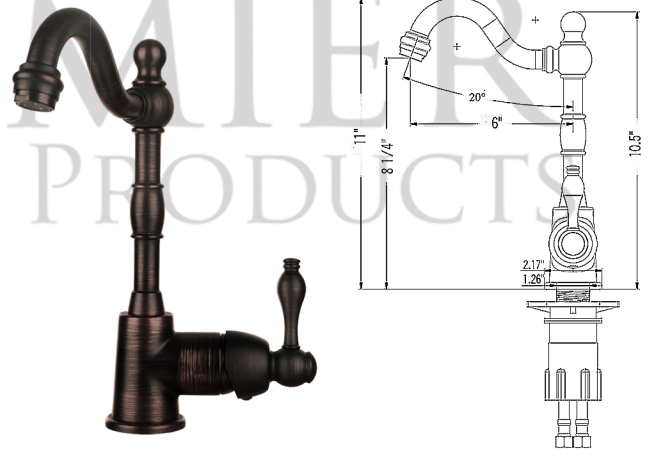

PACKAGE INCLUDES THE FOLLOWING ITEMS:

- * 14" Round Copper Prep Sink / ORB Finish (Model # BR14DB3)
- * Single Handle Bar or Vessel Filler Faucet / ORB Finish (Model # B-BV01ORB)
- * 3.5" Deluxe Garbage Disposal Drain w/ Basket / ORB Finish (Model# D-130ORB)
- * Copper Sink Wax (Model# W900-WAX)
- * Neutral Cure Copper Sink Installation Silicone (Model# C900-ORB)

* ORB: Oil Rubbed Bronze

SINK DETAILS (Model# BR14DB3)

- * Description: 14" Round Copper Prep Sink
- * Color: Oil Rubbed Bronze
- * Outer Dimension: 14" x 14" x 5"
- * Inner Dimension: 12" x 12" x 5"
- * Drain Size: 3.5" Drain Opening
- * CODE / STANDARD COMPLIANCE: IAPMO / cUPC LISTED

FAUCET DETAILS (Model# B-BV01ORB)

- * Description: Single Handle Bar / Vessel Faucet
- * Finish: Oil Rubbed Bronze
- * Installation: Single Hole
- * Overall Height: 11"
- * Spout Reach: 6"
- * Prop 65 Compliant
- * Certifications: ASME A112.18.1/CSA B125.1, NSF/ANSI 61, California Lead Plumbing Law, ADA Compliant

DRAIN DETAILS (Model# D-130ORB)

- * Description: 3.5" Garbage Disposal Drain
- * Upper Flange Dimension: 4.5"
- * Material: Solid Brass
- * Prop 65 Compliant

WAX DETAILS (Model# W900-WAX)

- * Copper Sink Wax Protectant
- * Made from Natural Bee's Wax
- * No wax Build Up ever!
- * Hard Water Protection
- * Works Great on a Variety of Different Surfaces: