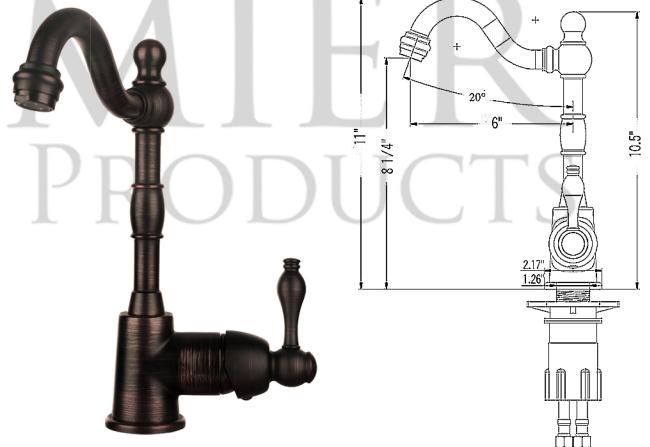

PACKAGE INCLUDES THE FOLLOWING ITEMS:

- * 14" Round Copper Prep Sink / ORB Finish (Model # BR14DB3)
- * Single Handle Bar or Vessel Filler Faucet / ORB Finish (Model # B-BV01ORB)
- * 3.5" Basket Strainer Drain / ORB Finish (Model# D-132ORB)
- * Copper Sink Wax (Model# W900-WAX)
- * Neutral Cure Copper Sink Installation Silicone (Model# C900-ORB)

* ORB: Oil Rubbed Bronze

SINK DETAILS (Model# BR14DB3)

- * Description: 14" Round Copper Prep Sink
- * Color: Oil Rubbed Bronze
- * Outer Dimension: 14" x 14" x 5"
- * Inner Dimension: 12" x 12" x 5"
- * Drain Size: 3.5" Drain Opening
- * CODE / STANDARD COMPLIANCE: IAPMO / cUPC LISTED

FAUCET DETAILS (Model# B-BV01ORB)

- * Description: Single Handle Bar / Vessel Faucet
- * Finish: Oil Rubbed Bronze
- * Installation: Single Hole
- * Overall Height: 11"
- * Spout Reach: 6"
- * Prop 65 Compliant
- * Certifications: ASME A112.18.1/CSA B125.1, NSF/ANSI 61, California Lead Plumbing Law, ADA Compliant

SILICONE DETAILS (Model# C900-ORB)

- * Description: Neutral Cure Copper Sink Installation Silicone
- * Color: Oil Rubbed Bronze
- * Size: 4.7oz