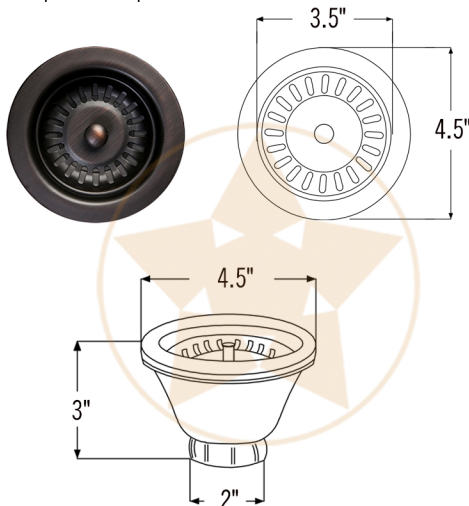

DRAIN DETAILS (Model# D-132ORB)

- Description: 3.5" Basket Strainer Drain
- Upper Flange Dimension: 4.5"
- Material: Solid Brass
- Prop 65 Compliant