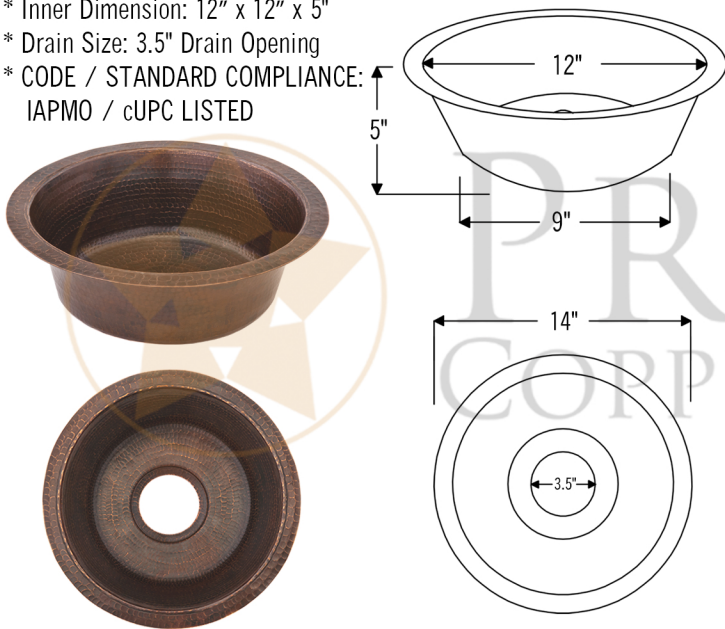

PACKAGE INCLUDES THE FOLLOWING ITEMS:

- * 14" Round Copper Prep Sink / ORB Finish (Model # BR14DB3)
- * Single Handle Bar or Vessel Filler Faucet / ORB Finish (Model # B-BV01ORB)
- * 3.5" Basket Strainer Drain / ORB Finish (Model# D-132ORB)
- * Copper Sink Wax (Model# W900-WAX)
- * Neutral Cure Copper Sink Installation Silicone (Model# C900-ORB)

* ORB: Oil Rubbed Bronze

SINK DETAILS (Model# BR14DB3)

- * Description: 14" Round Copper Prep Sink
- * Color: Oil Rubbed Bronze
- * Outer Dimension: 14" x 14" x 5"
- * Inner Dimension: 12" x 12" x 5"
- * Drain Size: 3.5" Drain Opening
- * CODE / STANDARD COMPLIANCE: IAPMO / cUPC LISTED

FAUCET DETAILS (Model# B-BV01ORB)

- * Description: Single Handle Bar / Vessel Faucet
- * Finish: Oil Rubbed Bronze
- * Installation: Single Hole
- * Overall Height: 11"
- * Spout Reach: 6"
- * Prop 65 Compliant
- * Certifications: ASME A112.18.1/CSA B125.1, NSF/ANSI 61, California Lead Plumbing Law, ADA Compliant

SILICONE DETAILS (Model# C900-ORB)

- * Description: Neutral Cure Copper Sink Installation Silicone
- * Color: Oil Rubbed Bronze
- * Size: 4.7oz