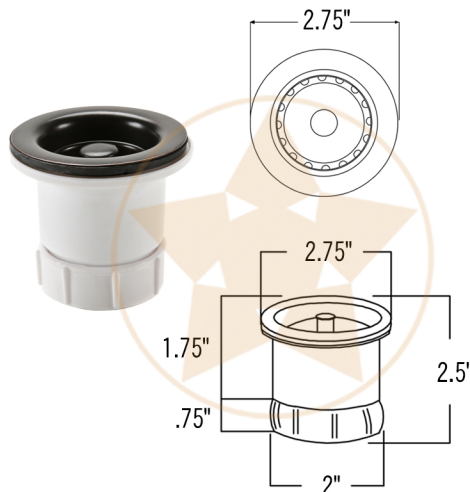

DRAIN DETAILS (Model# D-133ORB)

- Description: 2" Bar Basket Sink Drain
- Upper Flange Dimension: 2.75"
- Material: Solid Brass
- Prop 65 Compliant