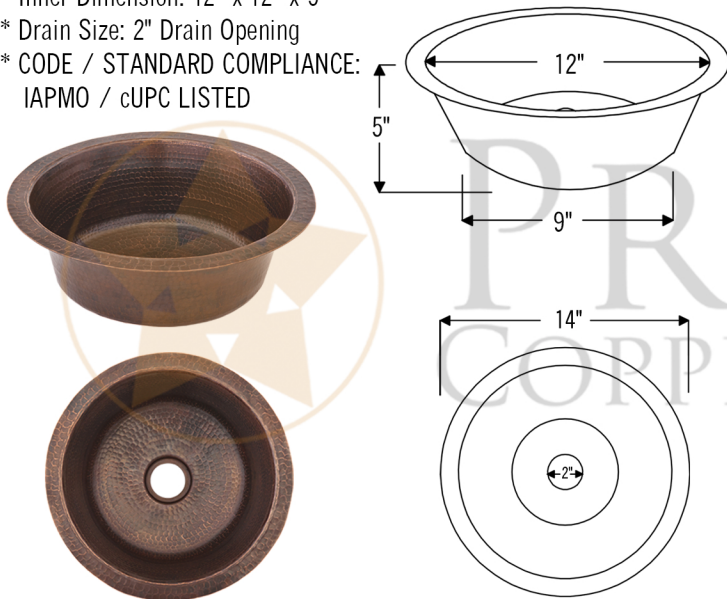

### PACKAGE INCLUDES THE FOLLOWING ITEMS:

- \* 14" Round Copper Bar Sink / ORB Finish (Model # BR14DB2)
- \* Single Handle Bar or Vessel Filler Faucet / ORB Finish (Model # B-BV01ORB)
- \* 2" Bar Basket Strainer Drain / ORB Finish (Model# D-133ORB)
- \* Copper Sink Wax (Model# W900-WAX)
- \* Neutral Cure Copper Sink Installation Silicone (Model# C900-ORB)

### SINK DETAILS (Model# BR14DB2)

- \* Description: 14" Round Copper Bar Sink
- \* Color: Oil Rubbed Bronze
- \* Outer Dimension: 14" x 14" x 5"
- \* Inner Dimension: 12" x 12" x 5"
- \* Drain Size: 2" Drain Opening
- \* CODE / STANDARD COMPLIANCE: IAPMO / cUPC LISTED

### FAUCET DETAILS (Model# B-BV01ORB)

- \* Description: Single Handle Bar / Vessel Faucet
- \* Finish: Oil Rubbed Bronze
- \* Installation: Single Hole
- \* Overall Height: 11"
- \* Spout Reach: 6"
- \* Prop 65 Compliant
- \* Certifications: ASME A112.18.1/CSA B125.1, NSF/ANSI 61, California Lead Plumbing Law, ADA Compliant

### SILICONE DETAILS (Model# C900-ORB)

- \* Description: Neutral Cure Copper Sink Installation Silicone
- \* Color: Oil Rubbed Bronze
- \* Size: 4.7oz