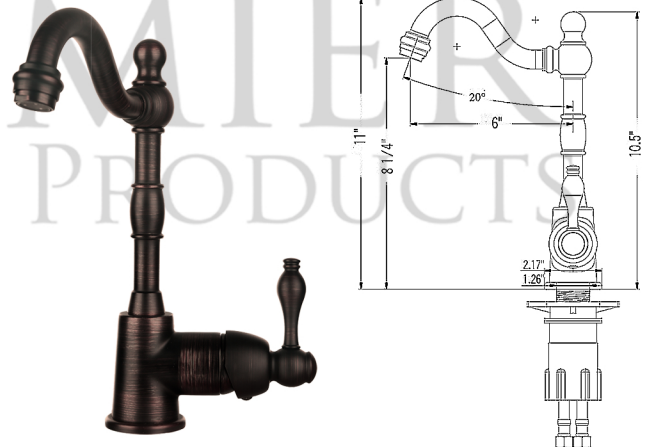

### PACKAGE INCLUDES THE FOLLOWING ITEMS:

- \* 14" Round Copper Bar Sink / ORB Finish (Model # BR14DB2)
- \* Single Handle Bar or Vessel Filler Faucet / ORB Finish (Model # B-BV01ORB)
- \* 2" Bar Basket Strainer Drain / ORB Finish (Model# D-133ORB)
- \* Copper Sink Wax (Model# W900-WAX)
- \* Neutral Cure Copper Sink Installation Silicone (Model# C900-ORB)

### SINK DETAILS (Model# BR14DB2)

- \* Description: 14" Round Copper Bar Sink
- \* Color: Oil Rubbed Bronze
- \* Outer Dimension: 14" x 14" x 5"
- \* Inner Dimension: 12" x 12" x 5"
- \* Drain Size: 2" Drain Opening
- \* CODE / STANDARD COMPLIANCE: IAPMO / cUPC LISTED

### FAUCET DETAILS (Model# B-BV01ORB)

- \* Description: Single Handle Bar / Vessel Faucet
- \* Finish: Oil Rubbed Bronze
- \* Installation: Single Hole
- \* Overall Height: 11"
- \* Spout Reach: 6"
- \* Prop 65 Compliant
- \* Certifications: ASME A112.18.1/CSA B125.1, NSF/ANSI 61, California Lead Plumbing Law, ADA Compliant

### DRAIN DETAILS (Model# D-133ORB)

- \* Description: 2" Bar Basket Sink Drain
- \* Upper Flange Dimension: 2.75"
- \* Material: Solid Brass
- \* Prop 65 Compliant