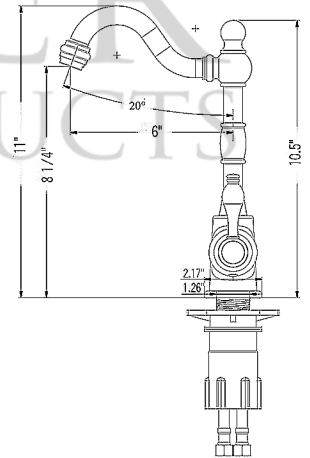

* ORB: Oil Rubbed Bronze

SINK DETAILS (Model# BR12WDB)

- * Description: 12" Round Copper Champagne Bar Sink
- * Color: Oil Rubbed Bronze
- * Outer Dimension: 12" x 12" x 11"
- * Inner Dimension: 10" x 10" x 11"
- * Drain Size: 2" Drain Opening
- * CODE / STANDARD COMPLIANCE: IAPMO / cUPC LISTED

FAUCET DETAILS (Model# B-BV01ORB)

- * Description: Single Handle Bar / Vessel Faucet
- * Finish: Oil Rubbed Bronze
- * Installation: Single Hole
- * Overall Height: 11"
- * Spout Reach: 6"
- * Prop 65 Compliant
- * Certifications: ASME A112.18.1/CSA B125.1, NSF/ANSI 61, California Lead Plumbing Law, ADA Compliant

DRAIN DETAILS (Model# D-133ORB)

- * Description: 2" Bar Basket Sink Drain
- * Upper Flange Dimension: 2.75"
- * Material: Solid Brass
- * Prop 65 Compliant

WAX DETAILS (Model# W900-WAX)

- * Copper Sink Wax Protectant
- * Made from Natural Bee's Wax
- * No wax Build Up ever!
- * Hard Water Protection
- * Works Great on a Variety of Different Surfaces:

- * Description: Neutral Cure Copper Sink Installation Silicone
- * Color: Oil Rubbed Bronze
- * Size: 4.7oz