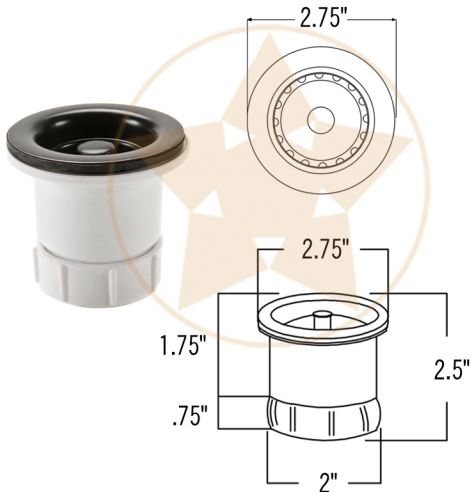

PACKAGE INCLUDES THE FOLLOWING ITEMS:

- * 12" Round Copper Bar Sink / ORB Finish (Model # BR12WDB)
- * Single Handle Bar or Vessel Filler Faucet / ORB Finish (Model # B-BV01ORB)
- * 2" Bar Basket Strainer Drain / ORB Finish (Model# D-133ORB)
- * Copper Sink Wax (Model# W900-WAX)
- * Neutral Cure Copper Sink Installation Silicone (Model# C900-ORB)

* ORB: Oil Rubbed Bronze

SINK DETAILS (Model# BR12WDB)

- * Description: 12" Round Copper Champagne Bar Sink
- * Color: Oil Rubbed Bronze
- * Outer Dimension: 12" x 12" x 11"
- * Inner Dimension: 10" x 10" x 11"
- * Drain Size: 2" Drain Opening
- * CODE / STANDARD COMPLIANCE: IAPMO / cUPC LISTED

FAUCET DETAILS (Model# B-BV01ORB)

- * Description: Single Handle Bar / Vessel Faucet
- * Finish: Oil Rubbed Bronze
- * Installation: Single Hole
- * Overall Height: 11"
- * Spout Reach: 6"
- * Prop 65 Compliant
- * Certifications: ASME A112.18.1/CSA B125.1, NSF/ANSI 61, California Lead Plumbing Law, ADA Compliant

DRAIN DETAILS (Model# D-133ORB)

- * Description: 2" Bar Basket Sink Drain
- * Upper Flange Dimension: 2.75"
- * Material: Solid Brass
- * Prop 65 Compliant

WAX DETAILS (Model# W900-WAX)

- * Copper Sink Wax Protectant
- * Made from Natural Bee's Wax
- * No wax Build Up ever!
- * Hard Water Protection
- * Works Great on a Variety of Different Surfaces: