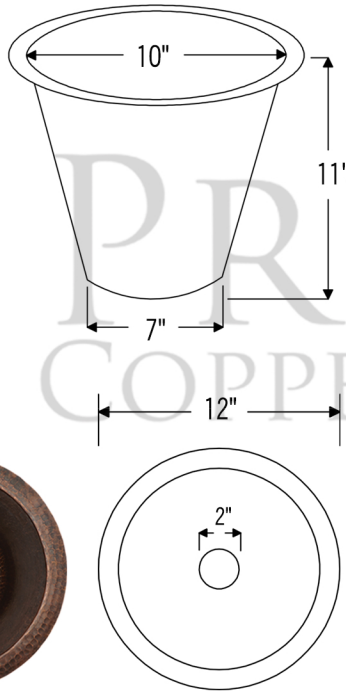

PACKAGE INCLUDES THE FOLLOWING ITEMS:

- * 12" Round Copper Bar Sink / ORB Finish (Model # BR12WDB)
- * Single Handle Bar or Vessel Filler Faucet / ORB Finish (Model # B-BV01ORB)
- * 2" Bar Basket Strainer Drain / ORB Finish (Model# D-133ORB)
- * Copper Sink Wax (Model# W900-WAX)
- * Neutral Cure Copper Sink Installation Silicone (Model# C900-ORB)

* ORB: Oil Rubbed Bronze

SINK DETAILS (Model# BR12WDB)

- * Description: 12" Round Copper Champagne Bar Sink
- * Color: Oil Rubbed Bronze
- * Outer Dimension: 12" x 12" x 11"
- * Inner Dimension: 10" x 10" x 11"
- * Drain Size: 2" Drain Opening
- * CODE / STANDARD COMPLIANCE: IAPMO / cUPC LISTED

FAUCET DETAILS (Model# B-BV01ORB)

- * Description: Single Handle Bar / Vessel Faucet
- * Finish: Oil Rubbed Bronze
- * Installation: Single Hole
- * Overall Height: 11"
- * Spout Reach: 6"
- * Prop 65 Compliant
- * Certifications: ASME A112.18.1/CSA B125.1, NSF/ANSI 61, California Lead Plumbing Law, ADA Compliant

DRAIN DETAILS (Model# D-133ORB)

- * Description: 2" Bar Basket Sink Drain
- * Upper Flange Dimension: 2.75"
- * Material: Solid Brass
- * Prop 65 Compliant

WAX DETAILS (Model# W900-WAX)

- * Copper Sink Wax Protectant
- * Made from Natural Bee's Wax
- * No wax Build Up ever!
- * Hard Water Protection
- * Works Great on a Variety of Different Surfaces: