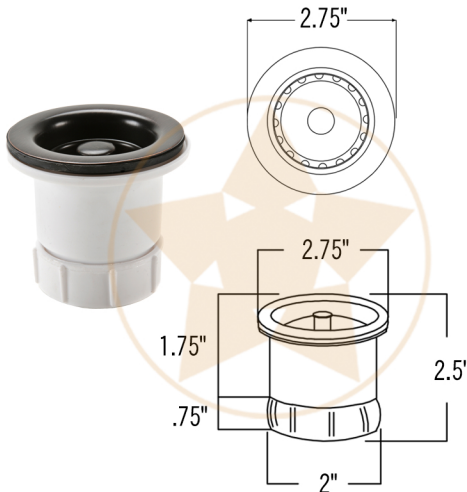

DRAIN DETAILS (Model# D-133ORB)

- Description: 2" Bar Basket Sink Drain
- Upper Flange Dimension: 2.75"
- Material: Solid Brass
- Prop 65 Compliant