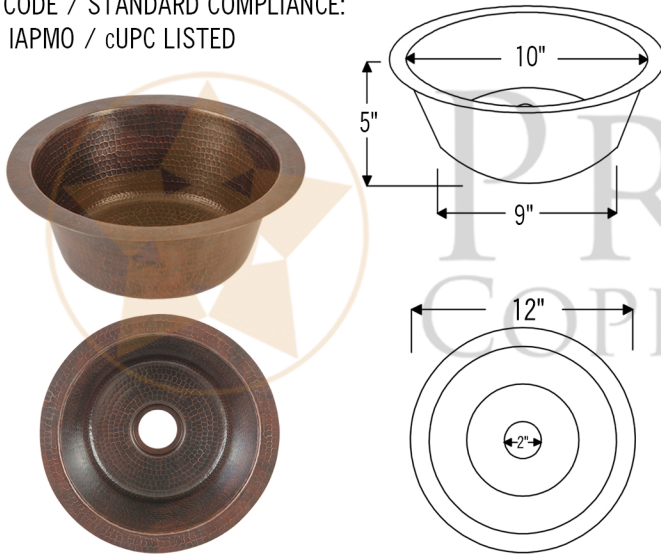

### PACKAGE INCLUDES THE FOLLOWING ITEMS:

- \* 12" Round Copper Bar Sink / ORB Finish (Model # BR12DB2)
- \* Single Handle Bar or Vessel Filler Faucet / ORB Finish (Model # B-BV01ORB)
- \* 2" Bar Basket Strainer Drain / ORB Finish (Model# D-133ORB)
- \* Copper Sink Wax (Model# W900-WAX)
- \* Neutral Cure Copper Sink Installation Silicone (Model# C900-ORB)

### SINK DETAILS (Model# BR12DB2)

- \* Description: 12" Round Copper Bar Sink
- \* Color: Oil Rubbed Bronze
- \* Outer Dimension: 12" x 12" x 5"
- \* Inner Dimension: 10" x 10" x 5"
- \* Drain Size: 2" Drain Opening
- \* CODE / STANDARD COMPLIANCE: IAPMO / cUPC LISTED

### FAUCET DETAILS (Model# B-BV01ORB)

- \* Description: Single Handle Bar / Vessel Faucet
- \* Finish: Oil Rubbed Bronze
- \* Installation: Single Hole
- \* Overall Height: 11"
- \* Spout Reach: 6"
- \* Prop 65 Compliant
- \* Certifications: ASME A112.18.1/CSA B125.1, NSF/ANSI 61, California Lead Plumbing Law, ADA Compliant

### SILICONE DETAILS (Model# C900-ORB)

- \* Description: Neutral Cure Copper Sink Installation Silicone
- \* Color: Oil Rubbed Bronze
- \* Size: 4.7oz