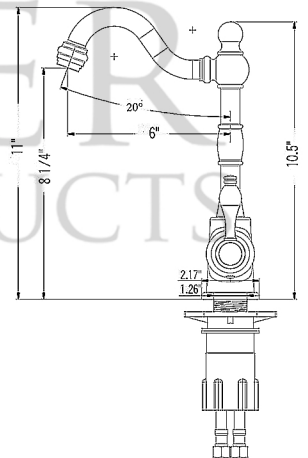

### SINK DETAILS (Model# BR12DB2)

- \* Description: 12" Round Copper Bar Sink
- \* Color: Oil Rubbed Bronze
- \* Outer Dimension: 12" x 12" x 5"
- \* Inner Dimension: 10" x 10" x 5"
- \* Drain Size: 2" Drain Opening
- \* CODE / STANDARD COMPLIANCE: IAPMO / cUPC LISTED

### FAUCET DETAILS (Model# B-BV01ORB)

- \* Description: Single Handle Bar / Vessel Faucet
- \* Finish: Oil Rubbed Bronze
- \* Installation: Single Hole
- \* Overall Height: 11"
- \* Spout Reach: 6"
- \* Prop 65 Compliant
- \* Certifications: ASME A112.18.1/CSA B125.1, NSF/ANSI 61, California Lead Plumbing Law, ADA Compliant

### DRAIN DETAILS (Model# D-133ORB)

- \* Description: 2" Bar Basket Sink Drain
- \* Upper Flange Dimension: 2.75"
- \* Material: Solid Brass
- \* Prop 65 Compliant

### SILICONE DETAILS (Model# C900-ORB)

- \* Description: Neutral Cure Copper Sink Installation Silicone
- \* Color: Oil Rubbed Bronze
- \* Size: 4.7oz