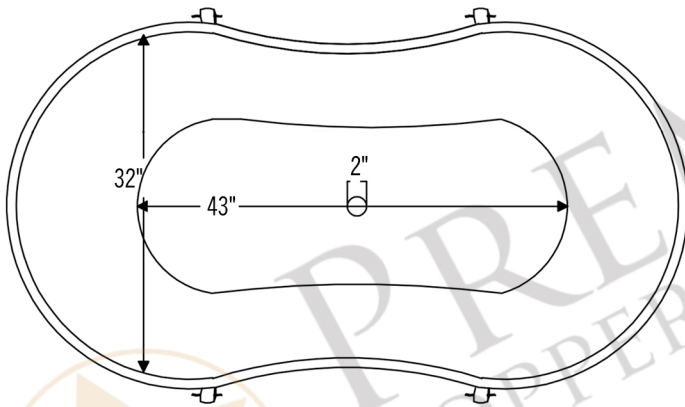

PREMIER  
COPPER PRODUCTS

MODEL NUMBER: BTDR60DB

- \* Description: 60" Hammered Copper Double Slipper Bathtub with Rings
- \* Outer Dimension: 60" x 32" x 32"
- \* Center Tub Height: 24"
- \* Drain Opening: 2" Center
- \* Finish: Oil Rubbed Bronze

CODE/STANDARD COMPLIANCE

\* IAPMO/UPC LISTED

THIS PRODUCT IS HAND CRAFTED, SMALL VARIANCES IN COLOR AND SIZE MAY OCCUR.  
DO NOT MAKE ANY INSTALLATION CUTS UNTIL YOU RECEIVE YOUR ITEM(S).