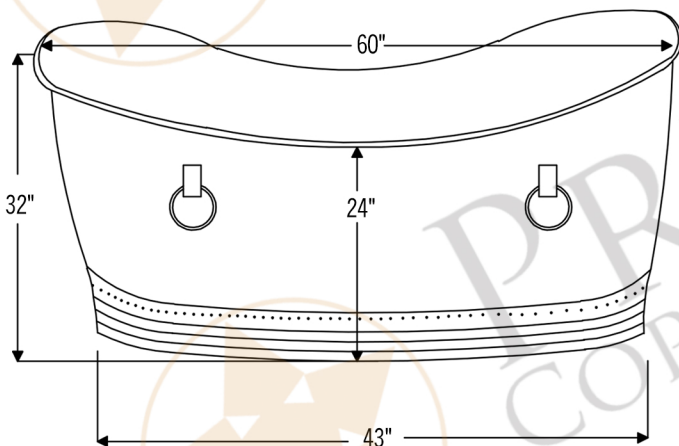

PREMIER  
COPPER PRODUCTS

MODEL NUMBER: BTDR60DB

- \* Description: 60" Hammered Copper Double Slipper Bathtub with Rings
- \* Outer Dimension: 60" x 32" x 32"
- \* Center Tub Height: 24"
- \* Drain Opening: 2" Center
- \* Finish: Oil Rubbed Bronze

CODE/STANDARD COMPLIANCE

\* IAPMO/UPC LISTED

THIS PRODUCT IS HAND CRAFTED, SMALL VARIANCES IN COLOR AND SIZE MAY OCCUR.  
DO NOT MAKE ANY INSTALLATION CUTS UNTIL YOU RECEIVE YOUR ITEM(S).