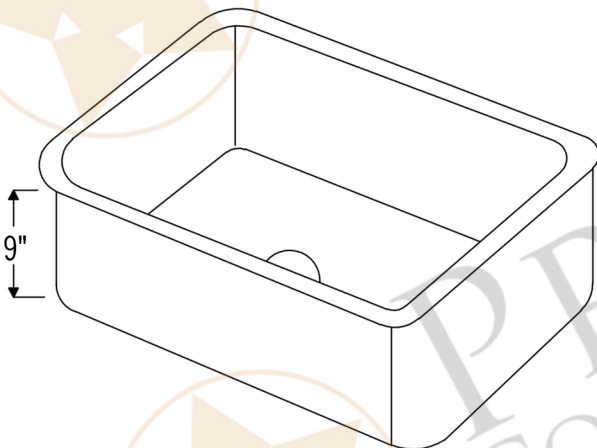

PREMIER
COPPER PRODUCTS

MODEL NUMBER: KSDB33199

- Description: 33" Hammered Copper Kitchen Single Basin Sink
- Outer Dimension: 33" x 19" x 9"
- Inner Dimension: 31" x 17" x 9"
- Rim: 1"
- Drain Opening: 3.5"
- Finish: Oil Rubbed Bronze

CODE/STANDARD COMPLIANCE

* IAPMO/cUPC LISTED

* ORB: Oil Rubbed Bronze

THIS PRODUCT IS HAND CRAFTED, SMALL VARIANCES IN COLOR AND SIZE MAY OCCUR.
DO NOT MAKE ANY INSTALLATION CUTS UNTIL YOU RECEIVE YOUR ITEM(S).