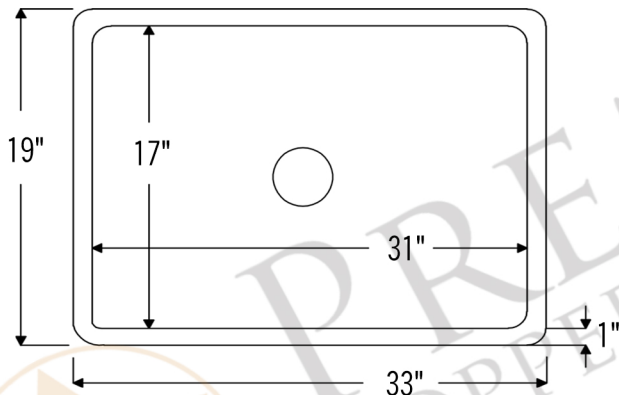

PREMIER
COPPER PRODUCTS

MODEL NUMBER: KSDB33199

- Description: 33" Hammered Copper Kitchen Single Basin Sink
- Outer Dimension: 33" x 19" x 9"
- Inner Dimension: 31" x 17" x 9"
- Rim: 1"
- Drain Opening: 3.5"
- Finish: Oil Rubbed Bronze

CODE/STANDARD COMPLIANCE

* IAPMO/cUPC LISTED

* ORB: Oil Rubbed Bronze

THIS PRODUCT IS HAND CRAFTED, SMALL VARIANCES IN COLOR AND SIZE MAY OCCUR.
DO NOT MAKE ANY INSTALLATION CUTS UNTIL YOU RECEIVE YOUR ITEM(S).