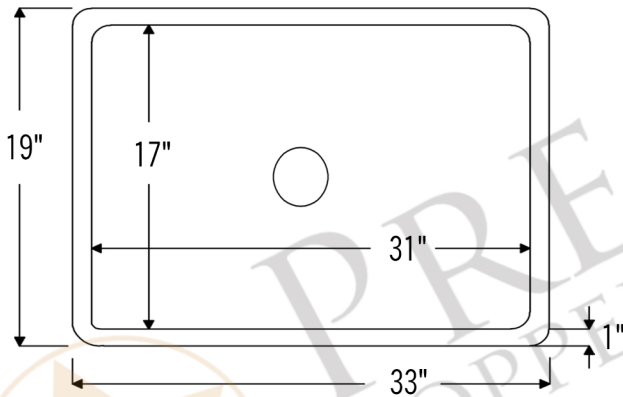

PREMIER
COPPER PRODUCTS

MODEL NUMBER: KSB33199

- Description: 33" Antique Hammered Copper Kitchen Single Basin Sink
- Outer Dimension: 33" x 19" x 9"
- Inner Dimension: 31" x 17" x 9"
- Rim: 1"
- Drain Opening: 3.5"
- Finish: Antique Copper

CODE/STANDARD COMPLIANCE

* IAPMO/cUPC LISTED

* ORB: Oil Rubbed Bronze

THIS PRODUCT IS HAND CRAFTED, SMALL VARIANCES IN COLOR AND SIZE MAY OCCUR.
DO NOT MAKE ANY INSTALLATION CUTS UNTIL YOU RECEIVE YOUR ITEM(S).