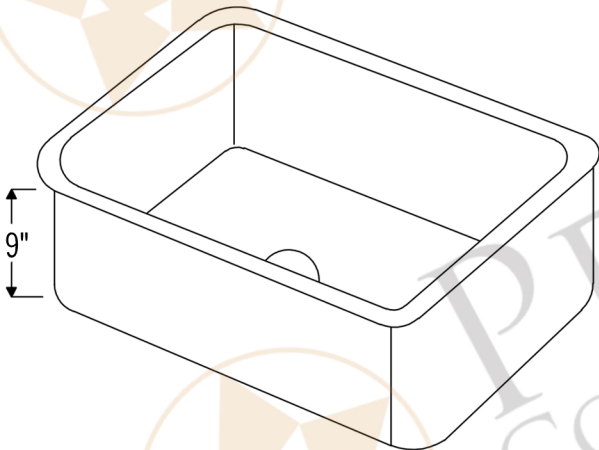

PREMIER
COPPER PRODUCTS

MODEL NUMBER: KSB33199

- Description: 33" Antique Hammered Copper Kitchen Single Basin Sink
- Outer Dimension: 33" x 19" x 9"
- Inner Dimension: 31" x 17" x 9"
- Rim: 1"
- Drain Opening: 3.5"
- Finish: Antique Copper

CODE/STANDARD COMPLIANCE

* IAPMO/cUPC LISTED

* ORB: Oil Rubbed Bronze

THIS PRODUCT IS HAND CRAFTED, SMALL VARIANCES IN COLOR AND SIZE MAY OCCUR.
DO NOT MAKE ANY INSTALLATION CUTS UNTIL YOU RECEIVE YOUR ITEM(S).