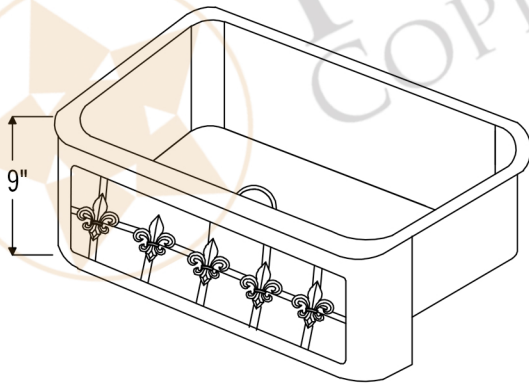

PREMIER COPPER PRODUCTS

MODEL NUMBER: KASDB33229F-NB

- * Description: 33" Hammered Copper Kitchen Apron Single Basin Sink with Fleur De Lis Design & Apron Front Nickel Background
- * Outer Dimension: 33" x 22" x 9"
- * Inner Dimension: 31" x 19" x 9"
- * Rim: Back, Left, Right - 1" / Front - 2"
- * Drain Opening: 3.5"
- * Finish: Oil Rubbed Bronze and Nickel
- * Design: Fleur De Lis

CODE/STANDARD COMPLIANCE

* IAPMO/cUPC LISTED

* ORB: Oil Rubbed Bronze

THIS PRODUCT IS HAND CRAFTED, SMALL VARIANCES IN COLOR AND SIZE MAY OCCUR.
DO NOT MAKE ANY INSTALLATION CUTS UNTIL YOU RECEIVE YOUR ITEM(S).