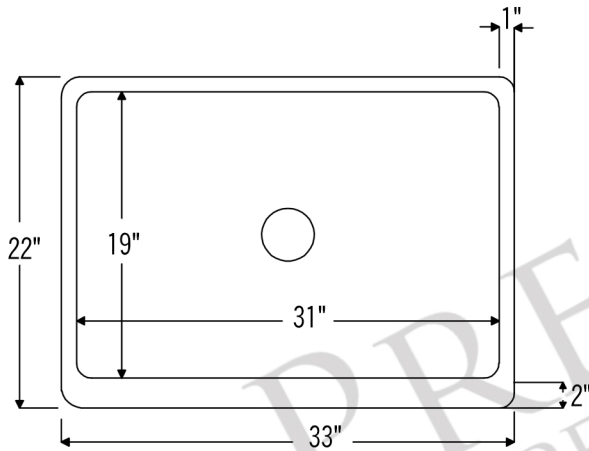

PREMIER COPPER PRODUCTS

MODEL NUMBER: KASDB33229F-NB

- Description: 33" Hammered Copper Kitchen Apron Single Basin Sink with Fleur De Lis Design & Apron Front Nickel Background
- Outer Dimension: 33" x 22" x 9"
- Inner Dimension: 31" x 19" x 9"
- Rim: Back, Left, Right - 1" / Front - 2"
- Drain Opening: 3.5"
- Finish: Oil Rubbed Bronze and Nickel
- Design: Fleur De Lis

CODE/STANDARD COMPLIANCE

* IAPMO/cUPC LISTED

* ORB: Oil Rubbed Bronze

THIS PRODUCT IS HAND CRAFTED, SMALL VARIANCES IN COLOR AND SIZE MAY OCCUR.
DO NOT MAKE ANY INSTALLATION CUTS UNTIL YOU RECEIVE YOUR ITEM(S).