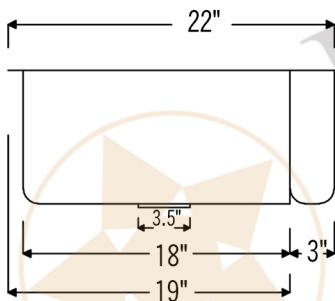

PREMIER COPPER PRODUCTS

MODEL NUMBER: KASDB33229F-NB

- Description: 33" Hammered Copper Kitchen Apron Single Basin Sink with Fleur De Lis Design & Apron Front Nickel Background
- Outer Dimension: 33" x 22" x 9"
- Inner Dimension: 31" x 19" x 9"
- Rim: Back, Left, Right - 1" / Front - 2"
- Drain Opening: 3.5"
- Finish: Oil Rubbed Bronze and Nickel
- Design: Fleur De Lis

CODE/STANDARD COMPLIANCE

* IAPMO/cUPC LISTED

* ORB: Oil Rubbed Bronze

THIS PRODUCT IS HAND CRAFTED, SMALL VARIANCES IN COLOR AND SIZE MAY OCCUR.
DO NOT MAKE ANY INSTALLATION CUTS UNTIL YOU RECEIVE YOUR ITEM(S).