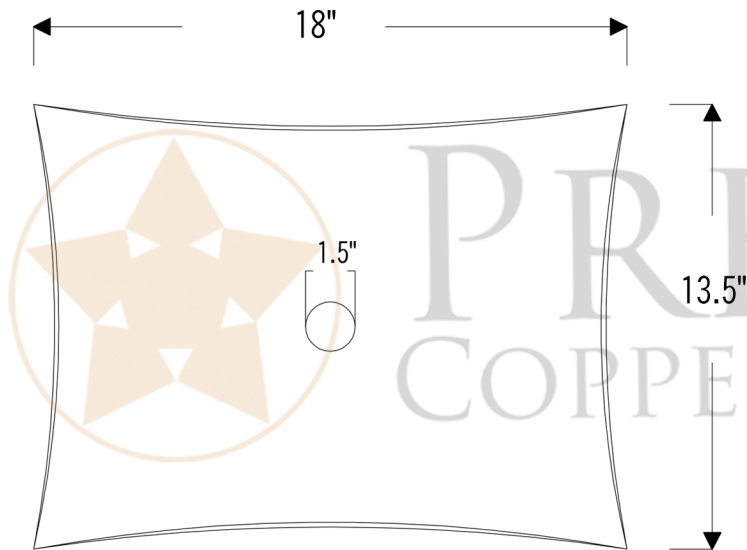

**PREMIER**  
COPPER PRODUCTS

**MODEL NUMBER: VREC18MSDB**

- \* Description: 18" Rectangle Modern Slope Vessel Hammered Copper Sink
- \* Outer Dimension: 18" x 13.5" x 5.5"
- \* Installation Type: Vessel, Above Counter 5.5"
- \* Center Height: 3.5"
- \* Drain Opening: 1.5"
- \* Finish: Oil Rubbed Bronze

MODEL NUMBER: VREC18MSEN

- \* Description: 18" Rectangle Modern Slope Hammered Copper Sink in Nickel
- \* Outer Dimension: 18" x 13.5" x 5.5"
- \* Center Height: 3.5"
- \* Installation Type: Vessel, Above Counter 5.5"
- \* Drain Opening: 1.5"
- \* Finish: Nickel