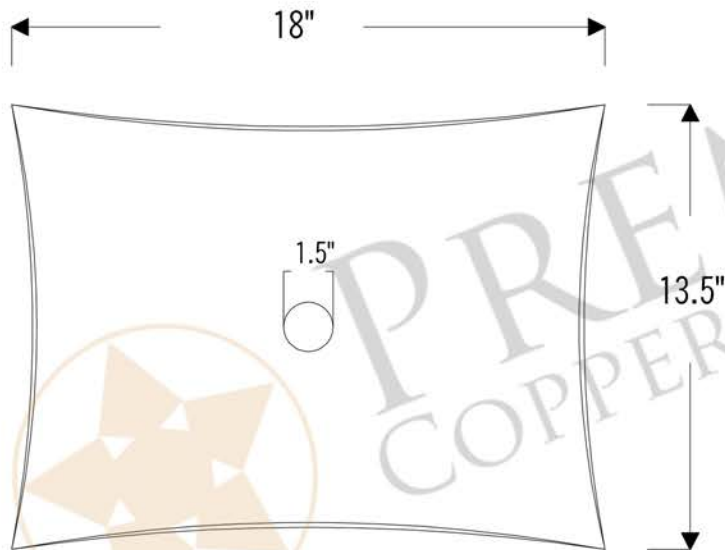

PREMIER
COPPER PRODUCTS

MODEL NUMBER: VREC18MSDB

- Description: 18" Rectangle Modern Slope Vessel Hammered Copper Sink
- Outer Dimension: 18" x 13.5" x 5.5"
- Installation Type: Vessel, Above Counter 5.5"
- Center Height: 3.5"
- Drain Opening: 1.5"
- Finish: Oil Rubbed Bronze

CODE/STANDARD COMPLIANCE
* IAPMO/cUPC LISTED

THIS PRODUCT IS HAND CRAFTED, SMALL VARIANCES IN COLOR AND SIZE MAY OCCUR.
DO NOT MAKE ANY INSTALLATION CUTS UNTIL YOU RECEIVE YOUR ITEM(S).