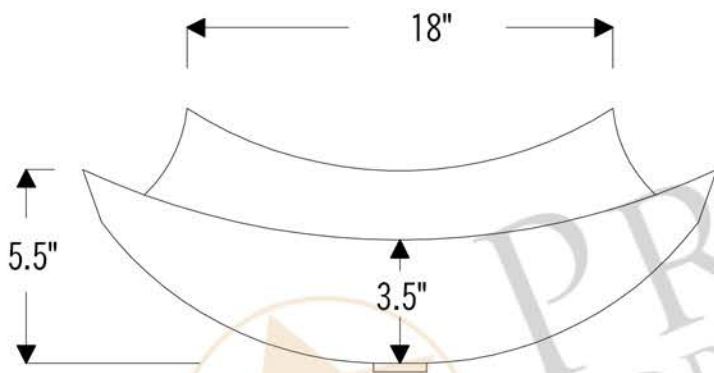

PREMIER
COPPER PRODUCTS

MODEL NUMBER: VREC18MSDB

- Description: 18" Rectangle Modern Slope Vessel Hammered Copper Sink
- Outer Dimension: 18" x 13.5" x 5.5"
- Installation Type: Vessel, Above Counter 5.5"
- Center Height: 3.5"
- Drain Opening: 1.5"
- Finish: Oil Rubbed Bronze

CODE/STANDARD COMPLIANCE
* IAPMO/cUPC LISTED

THIS PRODUCT IS HAND CRAFTED, SMALL VARIANCES IN COLOR AND SIZE MAY OCCUR.
DO NOT MAKE ANY INSTALLATION CUTS UNTIL YOU RECEIVE YOUR ITEM(S).