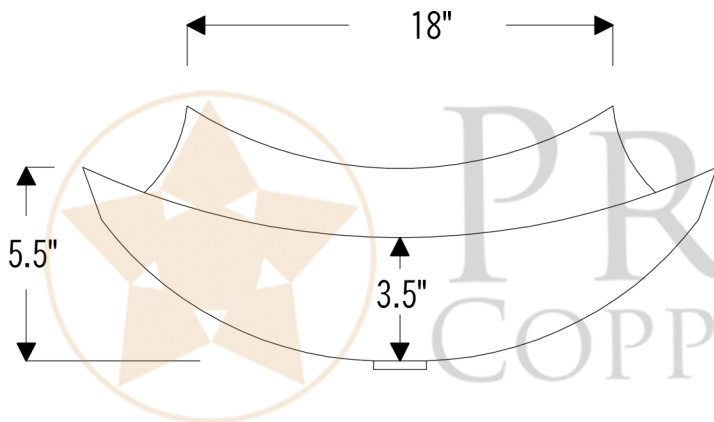

**PREMIER**  
COPPER PRODUCTS

**MODEL NUMBER: VREC18MSDB**

- \* Description: 18" Rectangle Modern Slope Vessel Hammered Copper Sink
- \* Outer Dimension: 18" x 13.5" x 5.5"
- \* Installation Type: Vessel, Above Counter 5.5"
- \* Center Height: 3.5"
- \* Drain Opening: 1.5"
- \* Finish: Oil Rubbed Bronze

MODEL NUMBER: VREC18MSEN

- \* Description: 18" Rectangle Modern Slope Hammered Copper Sink in Nickel
- \* Outer Dimension: 18" x 13.5" x 5.5"
- \* Center Height: 3.5"
- \* Installation Type: Vessel, Above Counter 5.5"
- \* Drain Opening: 1.5"
- \* Finish: Nickel