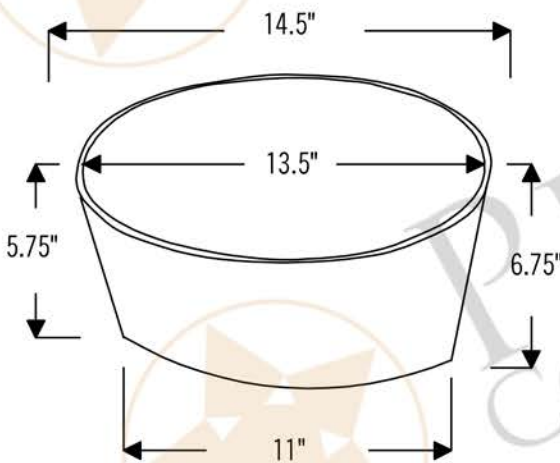

PREMIER
COPPER PRODUCTS

MODEL NUMBER: PVRTRDB

- Description: Forest Vessel Hammered Copper Sink
- Outer Dimension: 14.5" x 6.75"
- Outer Dimension Bottom of Sink: 11"
- Inner Dimension Top of Sink: 13.5"
- Inner Dimension Bottom of Sink: 10"
- Tallest Side of Sink Dimension: 6.75"
- Shortest Side of Sink Dimension: 5.75"
- Drain Opening: 1.5"
- Finish: Oil Rubbed Bronze

* ORB: Oil Rubbed Bronze

THIS PRODUCT IS HAND CRAFTED, SMALL VARIANCES IN COLOR AND SIZE MAY OCCUR.
DO NOT MAKE ANY INSTALLATION CUTS UNTIL YOU RECEIVE YOUR ITEM(S).