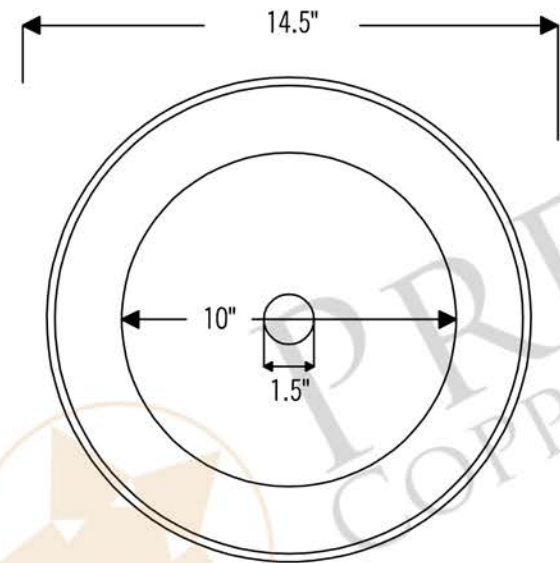

PREMIER
COPPER PRODUCTS

MODEL NUMBER: PVRTRDB

- Description: Forest Vessel Hammered Copper Sink
- Outer Dimension: 14.5" x 6.75"
- Outer Dimension Bottom of Sink: 11"
- Inner Dimension Top of Sink: 13.5"
- Inner Dimension Bottom of Sink: 10"
- Tallest Side of Sink Dimension: 6.75"
- Shortest Side of Sink Dimension: 5.75"
- Drain Opening: 1.5"
- Finish: Oil Rubbed Bronze

* ORB: Oil Rubbed Bronze

THIS PRODUCT IS HAND CRAFTED, SMALL VARIANCES IN COLOR AND SIZE MAY OCCUR.
DO NOT MAKE ANY INSTALLATION CUTS UNTIL YOU RECEIVE YOUR ITEM(S).