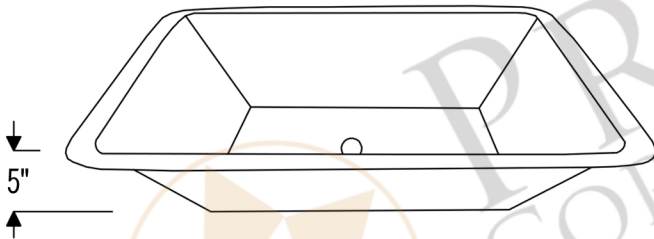

PREMIER
COPPER PRODUCTS

MODEL NUMBER: LREC19EN

- Description: 19" Rectangle Under Counter Hammered Copper Sink
- Outer Dimension: 19" x 16" x 5"
- Inner Dimension: 17" x 14" x 5"
- Rim: 1"
- Drain Opening: 1.5"
- Finish: Nickel

CODE/STANDARD COMPLIANCE

* IAPMO/cUPC LISTED

THIS PRODUCT IS HAND CRAFTED, SMALL VARIANCES IN COLOR AND SIZE MAY OCCUR.
DO NOT MAKE ANY INSTALLATION CUTS UNTIL YOU RECEIVE YOUR ITEM(S).