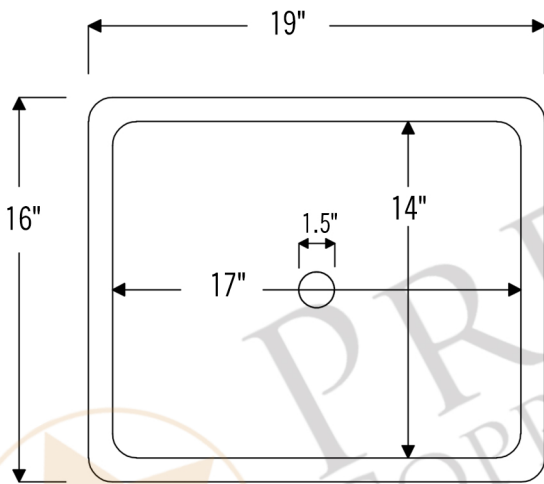

PREMIER
COPPER PRODUCTS

MODEL NUMBER: LREC19EN

- Description: 19" Rectangle Under Counter Hammered Copper Sink
- Outer Dimension: 19" x 16" x 5"
- Inner Dimension: 17" x 14" x 5"
- Rim: 1"
- Drain Opening: 1.5"
- Finish: Nickel

CODE/STANDARD COMPLIANCE

* IAPMO/cUPC LISTED

THIS PRODUCT IS HAND CRAFTED, SMALL VARIANCES IN COLOR AND SIZE MAY OCCUR.
DO NOT MAKE ANY INSTALLATION CUTS UNTIL YOU RECEIVE YOUR ITEM(S).