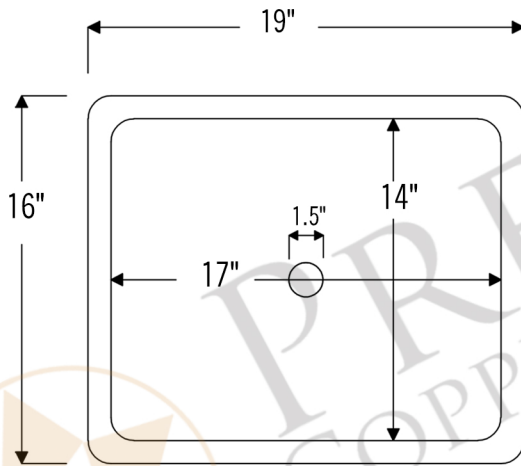

PREMIER
COPPER PRODUCTS

MODEL NUMBER: LREC19DB

- Description: 19" Rectangle Under Counter Hammered Copper Sink
- Outer Dimension: 19" x 16" x 5"
- Inner Dimension: 17" x 14" x 5"
- Rim: 1"
- Drain Opening: 1.5"
- Finish: Oil Rubbed Bronze

CODE/STANDARD COMPLIANCE

* IAPMO/cUPC LISTED

* ORB: Oil Rubbed Bronze

THIS PRODUCT IS HAND CRAFTED, SMALL VARIANCES IN COLOR AND SIZE MAY OCCUR.
DO NOT MAKE ANY INSTALLATION CUTS UNTIL YOU RECEIVE YOUR ITEM(S).