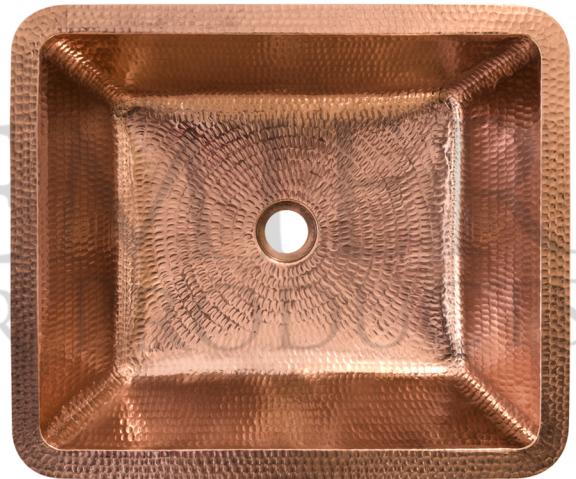

PREMIER
COPPER PRODUCTS

MODEL NUMBER: LREC19PC

- Description: 19" Rectangle Under Counter Hammered Copper Bathroom Sink in Polished Copper
- Outer Dimension: 19" x 16" x 5"
- Inner Dimension: 17" x 14" x 5"
- Rim: 1" Flat Rim
- Drain Opening: 1.5"
- Finish: Polished Copper

CODE/STANDARD COMPLIANCE

* IAPMO/cUPC LISTED

THIS PRODUCT IS HAND CRAFTED, SMALL VARIANCES IN COLOR AND SIZE MAY OCCUR.
DO NOT MAKE ANY INSTALLATION CUTS UNTIL YOU RECEIVE YOUR ITEM(S).