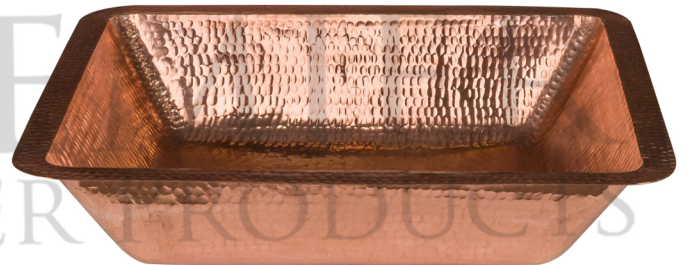

PREMIER
COPPER PRODUCTS

MODEL NUMBER: LREC19PC

- Description: 19" Rectangle Under Counter Hammered Copper Bathroom Sink in Polished Copper
- Outer Dimension: 19" x 16" x 5"
- Inner Dimension: 17" x 14" x 5"
- Rim: 1" Flat Rim
- Drain Opening: 1.5"
- Finish: Polished Copper

CODE/STANDARD COMPLIANCE

* IAPMO/cUPC LISTED

THIS PRODUCT IS HAND CRAFTED, SMALL VARIANCES IN COLOR AND SIZE MAY OCCUR.
DO NOT MAKE ANY INSTALLATION CUTS UNTIL YOU RECEIVE YOUR ITEM(S).