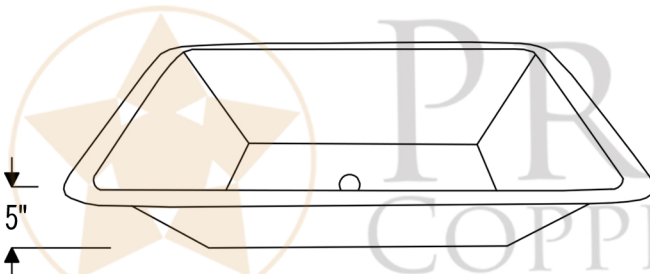

PREMIER
COPPER PRODUCTS

MODEL NUMBER: LREC19PC

- Description: 19" Rectangle Under Counter Hammered Copper Bathroom Sink in Polished Copper
- Outer Dimension: 19" x 16" x 5"
- Inner Dimension: 17" x 14" x 5"
- Rim: 1" Flat Rim
- Drain Opening: 1.5"
- Finish: Polished Copper

CODE/STANDARD COMPLIANCE

* IAPMO/cUPC LISTED

THIS PRODUCT IS HAND CRAFTED, SMALL VARIANCES IN COLOR AND SIZE MAY OCCUR.
DO NOT MAKE ANY INSTALLATION CUTS UNTIL YOU RECEIVE YOUR ITEM(S).