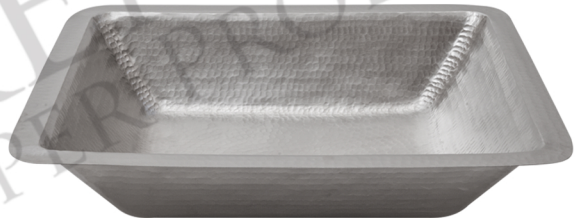

PREMIER
COPPER PRODUCTS

MODEL NUMBER: LREC19EN

- Description: 19" Rectangle Under Counter Hammered Copper Sink
- Outer Dimension: 19" x 16" x 5"
- Inner Dimension: 17" x 14" x 5"
- Rim: 1"
- Drain Opening: 1.5"
- Finish: Nickel

CODE/STANDARD COMPLIANCE

* IAPMO/cUPC LISTED

THIS PRODUCT IS HAND CRAFTED, SMALL VARIANCES IN COLOR AND SIZE MAY OCCUR.
DO NOT MAKE ANY INSTALLATION CUTS UNTIL YOU RECEIVE YOUR ITEM(S).