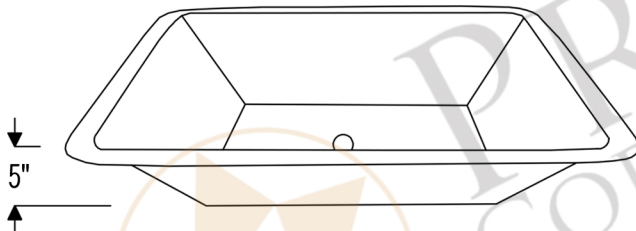

PREMIER
COPPER PRODUCTS

MODEL NUMBER: LREC19DB

- Description: 19" Rectangle Under Counter Hammered Copper Sink
- Outer Dimension: 19" x 16" x 5"
- Inner Dimension: 17" x 14" x 5"
- Rim: 1"
- Drain Opening: 1.5"
- Finish: Oil Rubbed Bronze

CODE/STANDARD COMPLIANCE

* IAPMO/cUPC LISTED

* ORB: Oil Rubbed Bronze

THIS PRODUCT IS HAND CRAFTED, SMALL VARIANCES IN COLOR AND SIZE MAY OCCUR.
DO NOT MAKE ANY INSTALLATION CUTS UNTIL YOU RECEIVE YOUR ITEM(S).