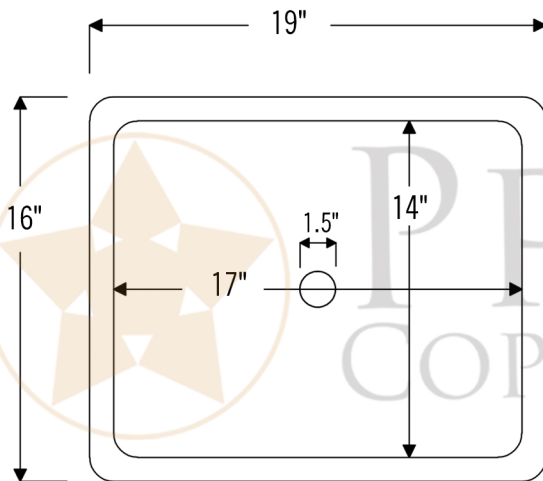

PREMIER
COPPER PRODUCTS

MODEL NUMBER: LREC19PC

- Description: 19" Rectangle Under Counter Hammered Copper Bathroom Sink in Polished Copper
- Outer Dimension: 19" x 16" x 5"
- Inner Dimension: 17" x 14" x 5"
- Rim: 1" Flat Rim
- Drain Opening: 1.5"
- Finish: Polished Copper

CODE/STANDARD COMPLIANCE

* IAPMO/cUPC LISTED

THIS PRODUCT IS HAND CRAFTED, SMALL VARIANCES IN COLOR AND SIZE MAY OCCUR.
DO NOT MAKE ANY INSTALLATION CUTS UNTIL YOU RECEIVE YOUR ITEM(S).