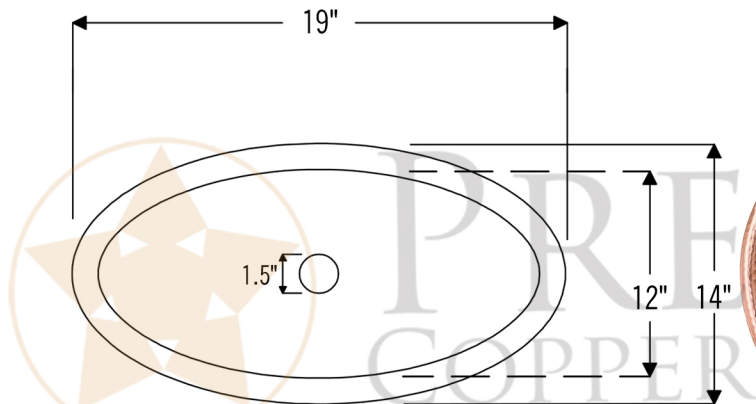

PREMIER
COPPER PRODUCTS

MODEL NUMBER: L019RPC

- Description: 19" Self Rimming Hammered Copper Bathroom Sink in Polished Copper
- Outer Dimension: 19" x 14" x 6"
- Inner Dimension: 17" x 12" x 6"
- Rim: 1" Rolled Rim
- Drain Opening: 1.5"
- Finish: Polished Copper

CODE/STANDARD COMPLIANCE

* IAPMO/cUPC LISTED

THIS PRODUCT IS HAND CRAFTED, SMALL VARIANCES IN COLOR AND SIZE MAY OCCUR.
DO NOT MAKE ANY INSTALLATION CUTS UNTIL YOU RECEIVE YOUR ITEM(S).