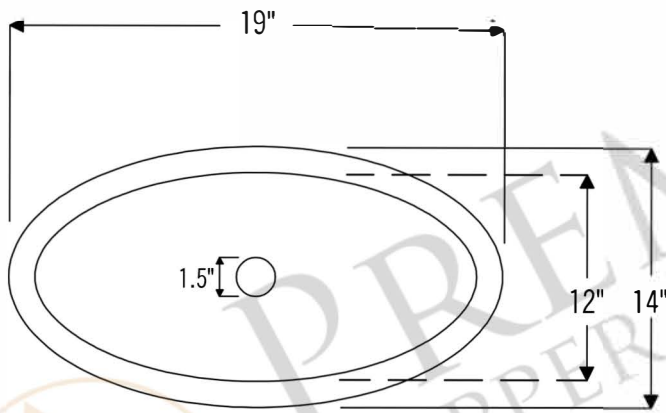

PREMIER
COPPER PRODUCTS

MODEL NUMBER: LO19REN

- Description: Oval Self Rimming Hammered Copper Sink
- Outer Dimension: 19" x 14" x 6"
- Inner Dimension: 17" x 12" x 6"
- Rim: 1"
- Drain Opening: 1.5"
- Finish: Nickel

CODE/STANDARD COMPLIANCE

* IAPMO/cUPC LISTED

THIS PRODUCT IS HAND CRAFTED, SMALL VARIANCES IN COLOR AND SIZE MAY OCCUR.
DO NOT MAKE ANY INSTALLATION CUTS UNTIL YOU RECEIVE YOUR ITEM(S).