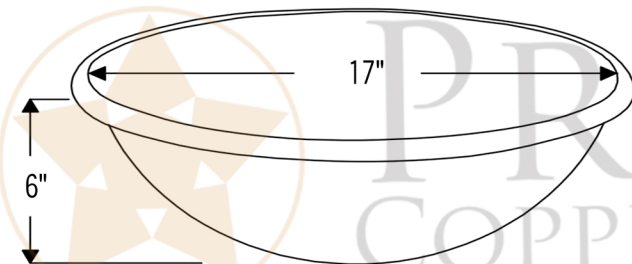

PREMIER
COPPER PRODUCTS

MODEL NUMBER: L019RPC

- Description: 19" Self Rimming Hammered Copper Bathroom Sink in Polished Copper
- Outer Dimension: 19" x 14" x 6"
- Inner Dimension: 17" x 12" x 6"
- Rim: 1" Rolled Rim
- Drain Opening: 1.5"
- Finish: Polished Copper

CODE/STANDARD COMPLIANCE

* IAPMO/cUPC LISTED

THIS PRODUCT IS HAND CRAFTED, SMALL VARIANCES IN COLOR AND SIZE MAY OCCUR.
DO NOT MAKE ANY INSTALLATION CUTS UNTIL YOU RECEIVE YOUR ITEM(S).