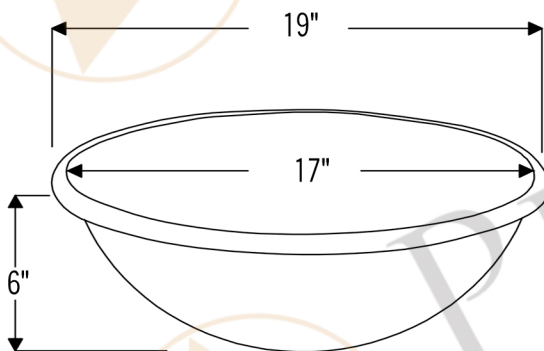

PREMIER
COPPER PRODUCTS

MODEL NUMBER: L019RDB

- Description: Oval Self Rimming Hammered Copper Bathroom Sink
- Outer Dimension: 19" x 14" x 6"
- Inner Dimension: 17" x 12" x 6"
- Rim: 1"
- Drain Opening: 1.5"
- Finish: Oil Rubbed Bronze

CODE/STANDARD COMPLIANCE

* IAPMO/cUPC LISTED

* ORB: Oil Rubbed Bronze

THIS PRODUCT IS HAND CRAFTED, SMALL VARIANCES IN COLOR AND SIZE MAY OCCUR.
DO NOT MAKE ANY INSTALLATION CUTS UNTIL YOU RECEIVE YOUR ITEM(S).