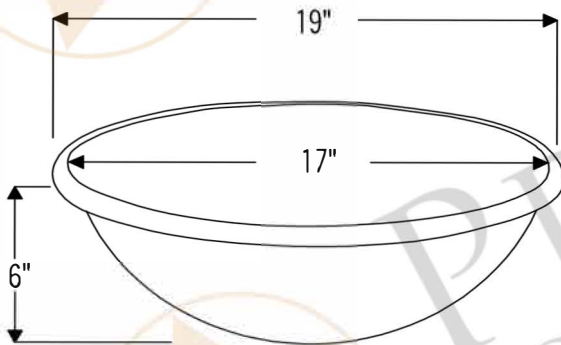

PREMIER
COPPER PRODUCTS

MODEL NUMBER: LO19REN

- Description: Oval Self Rimming Hammered Copper Sink
- Outer Dimension: 19" x 14" x 6"
- Inner Dimension: 17" x 12" x 6"
- Rim: 1"
- Drain Opening: 1.5"
- Finish: Nickel

CODE/STANDARD COMPLIANCE

* IAPMO/cUPC LISTED

THIS PRODUCT IS HAND CRAFTED, SMALL VARIANCES IN COLOR AND SIZE MAY OCCUR.
DO NOT MAKE ANY INSTALLATION CUTS UNTIL YOU RECEIVE YOUR ITEM(S).