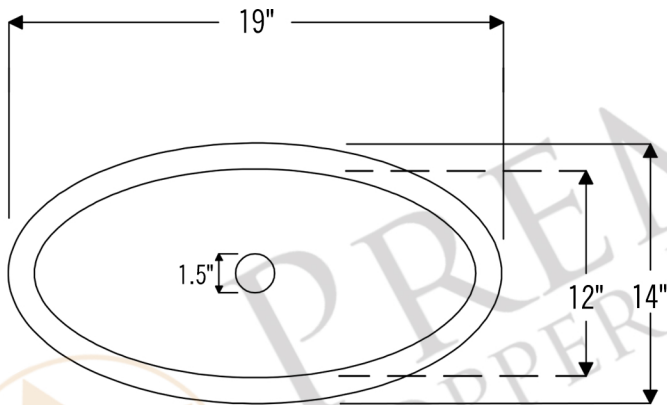

PREMIER
COPPER PRODUCTS

MODEL NUMBER: L019RDB

- Description: Oval Self Rimming Hammered Copper Bathroom Sink
- Outer Dimension: 19" x 14" x 6"
- Inner Dimension: 17" x 12" x 6"
- Rim: 1"
- Drain Opening: 1.5"
- Finish: Oil Rubbed Bronze

CODE/STANDARD COMPLIANCE

* IAPMO/cUPC LISTED

* ORB: Oil Rubbed Bronze

THIS PRODUCT IS HAND CRAFTED, SMALL VARIANCES IN COLOR AND SIZE MAY OCCUR.
DO NOT MAKE ANY INSTALLATION CUTS UNTIL YOU RECEIVE YOUR ITEM(S).