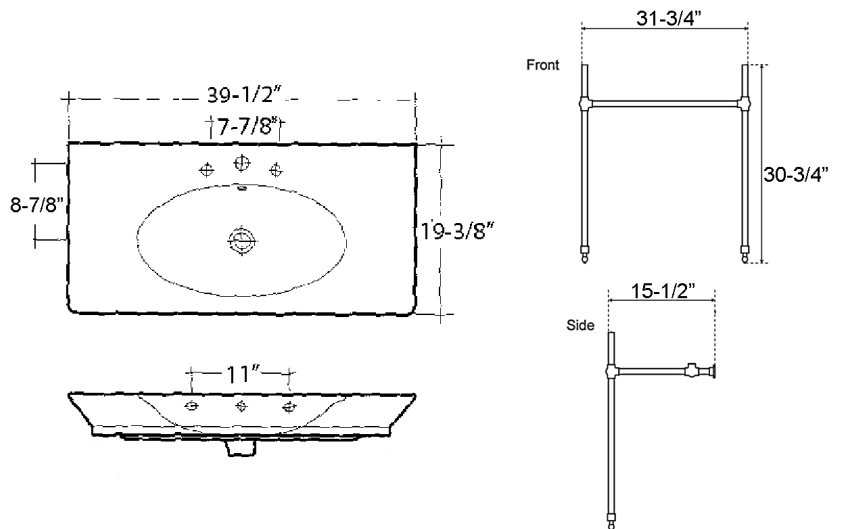

OPULENCE "Her" LARGE CONSOLE

Cat. No
967/9WH-XX

Faucet not included

W: 39-1/2"
D: 19-3/8"
H: 35-3/8"

Interior Dimensions:

Basin Interior:	23-1/2" x 13"
Basin Depth:	4-1/2"
Side Deck:	8"
Back of basin to center of faucet:	2-3/8"
Back of basin to center of drain:	11"
Mount holes cc:	11"
Mount bolt height:	33-3/8"
Faucet and spout holes:	1-1/4"

Features:

- ▶ Fine fire clay for durability
- ▶ Brass stand
- ▶ Transitional style
- ▶ Oval basin
- ▶ Available pre-drilled for 1-hole faucet (**967WH-XX**) or 8" widespread (**969WH-XX**)
- ▶ Mounting Hardware Included (**T801A**)
- ▶ Pre-drilled overflow hole
- ▶ Available in 5 finishes:

Dimensions of fixture are nominal and may vary within the range of tolerances established by ASME Standard A112.19.2. Dimensions and specifications subject to change without notice.