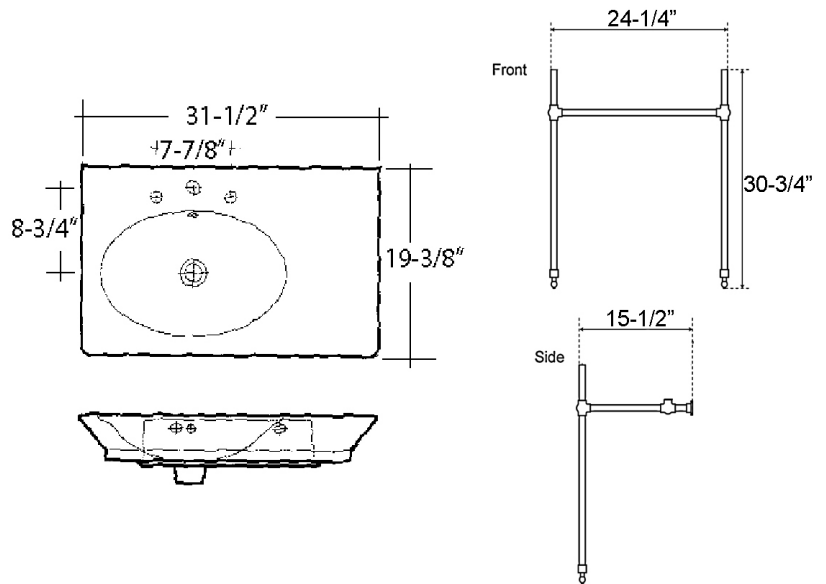

# OPULENCE "Her" SMALL CONSOLE

Cat. No  
965/6WH-XX

Faucet not included

W: 31-1/2"  
D: 19-3/8"  
H: 35-5/8"

### Interior Dimensions:

Basin Interior:	19-3/4" x 12-7/8"
Basin Depth:	4-1/2"
Side Deck:	9-3/4"
Back of basin to center of faucet:	2-1/4"
Back of basin to center of drain:	11"
Mount holes cc:	11"
Mount bolt height:	33-3/8"
Faucet and spout holes:	1-1/4"

### Features:

- ▶ Fine fire clay construction
- ▶ Brass stand
- ▶ Transitional style
- ▶ Oval basin
- ▶ Available pre-drilled for 1-hole faucet (**965WH-XX**) or 8" widespread (**966WH-XX**)
- ▶ Mounting Hardware Included (**T801A**)
- ▶ Pre-drilled overflow hole
- ▶ Available in 5 finishes:

Dimensions of fixture are nominal and may vary within the range of tolerances established by ASME Standard A112.19.2. Dimensions and specifications subject to change without notice.