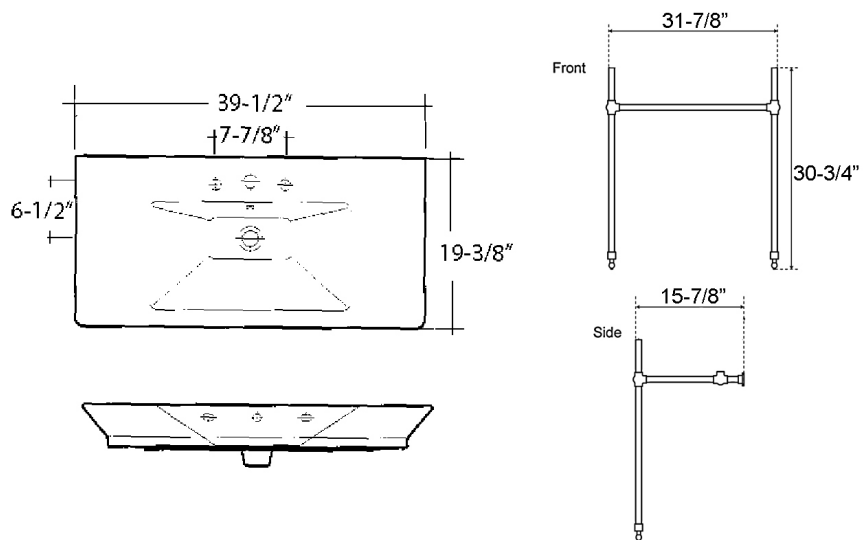

OPULENCE "His" LARGE CONSOLE

Cat. No
963/4WH-XX

Faucet not included

W: 39-1/2"
D: 19-3/8"
H: 35-3/8"

Features:

- ▶ Fine fire clay for durability
- ▶ Brass stand
- ▶ Transitional style
- ▶ Rectangular basin
- ▶ Available pre-drilled for 1-hole faucet (**963WH-XX**) or 8" widespread (**964WH-XX**)
- ▶ Mounting Hardware Included (**T801A**)
- ▶ Pre-drilled overflow hole
- ▶ Available in 5 finishes:

Interior Dimensions:

Basin Interior: 22-3/4" x 12-1/2"
Basin Depth: 4-1/2"
Side Deck: 8-3/8"
Back of basin to center of faucet: 2-5/8"
Back of basin to center of drain: 9"
Mount holes cc: 11"
Mount bolt height: 33"
Faucet and spout holes: 1-1/4"

Dimensions of fixture are nominal and may vary within the range of tolerances established by ASME Standard A112.19.2.2013. Dimensions and specifications subject to change without notice.