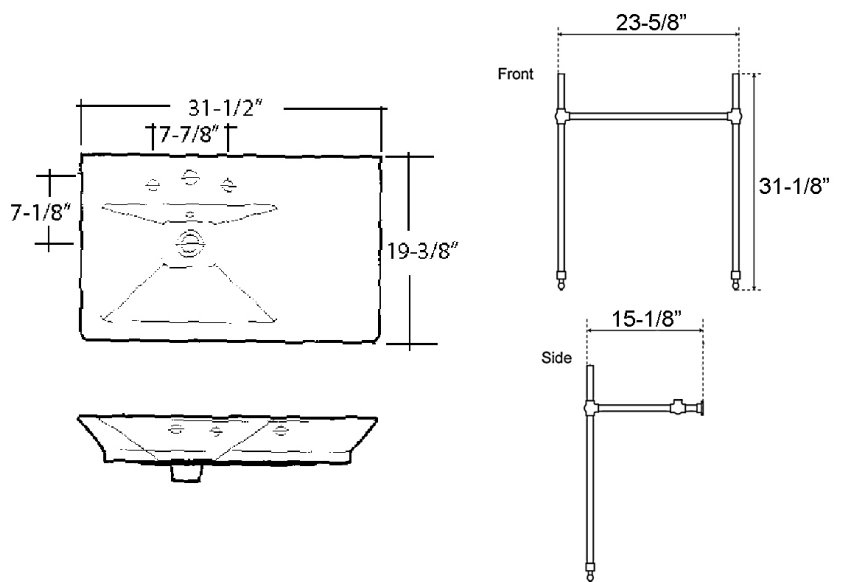

OPULENCE "His" SMALL CONSOLE

Cat. No
961/2WH-XX

Faucet not included

W: 31-1/2"
D: 19-3/8"
H: 35-5/8"

Interior Dimensions:

Basin Interior:	18-1/2" x 12"
Basin Depth:	4-1/2"
Side Deck:	10-3/8"
Back of basin to center of faucet:	3"
Back of basin to center of drain:	9"
Mount holes cc:	11"
Mount bolt height:	33-3/8"
Faucet and spout holes:	1-1/4"

Features:

- ▶ Fine fire clay construction
- ▶ Brass stand
- ▶ Transitional style
- ▶ Rectangular basin
- ▶ Available pre-drilled for 1-hole faucet (**961WH-XX**) or 8" widespread (**962WH-XX**)
- ▶ Mounting Hardware included (**T801A**)
- ▶ Pre-drilled overflow hole
- ▶ Available in 5 finishes:

Dimensions of fixture are nominal and may vary within the range of tolerances established by ASME Standard A112.19.2.2013. Dimensions and specifications subject to change without notice.