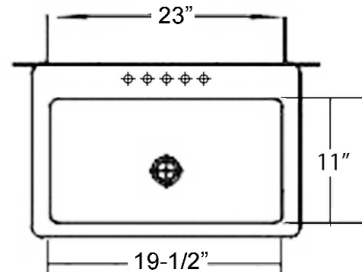

AMBROSE PEDESTAL LAVATORY

CAT. NO
3-45X

Faucet not included

Mounting hardware

W: 23"
D: 18-1/2"
H: 33"

Column: 26-3/4" x 7-1/4" x 6-1/2"

Interior Dimensions:

Basin interior:	18-1/2" x 11"
Basin depth:	7-1/4"
Faucet and spout holes:	1-1/2" & 2"
Back of basin to center of faucet:	2-1/2"
Back of basin to center of drain:	8-1/2"
Mount bolts height:	31-5/8"
Mount holes cc:	6-3/8"

Features:

- ▶ Made of Vitreous China
- ▶ Available pre-drilled for single hole (3-451) 4" centerset (3-454), and 6" mini widespread (3-456)
- ▶ Overflow
- ▶ Decorative overflow cover included
- ▶ Mounting hardware included

Colors:
WH White

Meets or exceeds the following specifications: ASME A112.19.2 2013 and CSA B45.1-13 for ceramic plumbing fixtures.

Dimensions of fixture are nominal and may vary within the range of tolerances established by ASME Standard A112.19.2. Dimensions and specifications subject to change without notice.