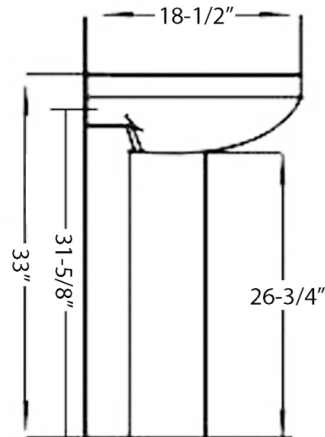

AMBROSE PEDESTAL LAVATORY

CAT. NO
3-45X

Faucet not included

Mounting hardware

W: 23"
D: 18-1/2"
H: 33"

Column: 26-3/4" x 7-1/4" x 6-1/2"

Interior Dimensions:

Basin interior:	18-1/2" x 11"
Basin depth:	7-1/4"
Faucet and spout holes:	1-1/2" & 2"
Back of basin to center of faucet:	2-1/2"
Back of basin to center of drain:	8-1/2"
Mount bolts height:	31-5/8"
Mount holes cc:	6-3/8"

Features:

- ▶ Made of Vitreous China
- ▶ Available pre-drilled for single hole (3-451) 4" centerset (3-454), and 6" mini widespread (3-456)
- ▶ Overflow
- ▶ Decorative overflow cover included
- ▶ Mounting hardware included

Colors:
WH White

Meets or exceeds the following specifications: ASME A112.19.2 2013 and CSA B45.1-13 for ceramic plumbing fixtures.

Dimensions of fixture are nominal and may vary within the range of tolerances established by ASME Standard A112.19.2. Dimensions and specifications subject to change without notice.